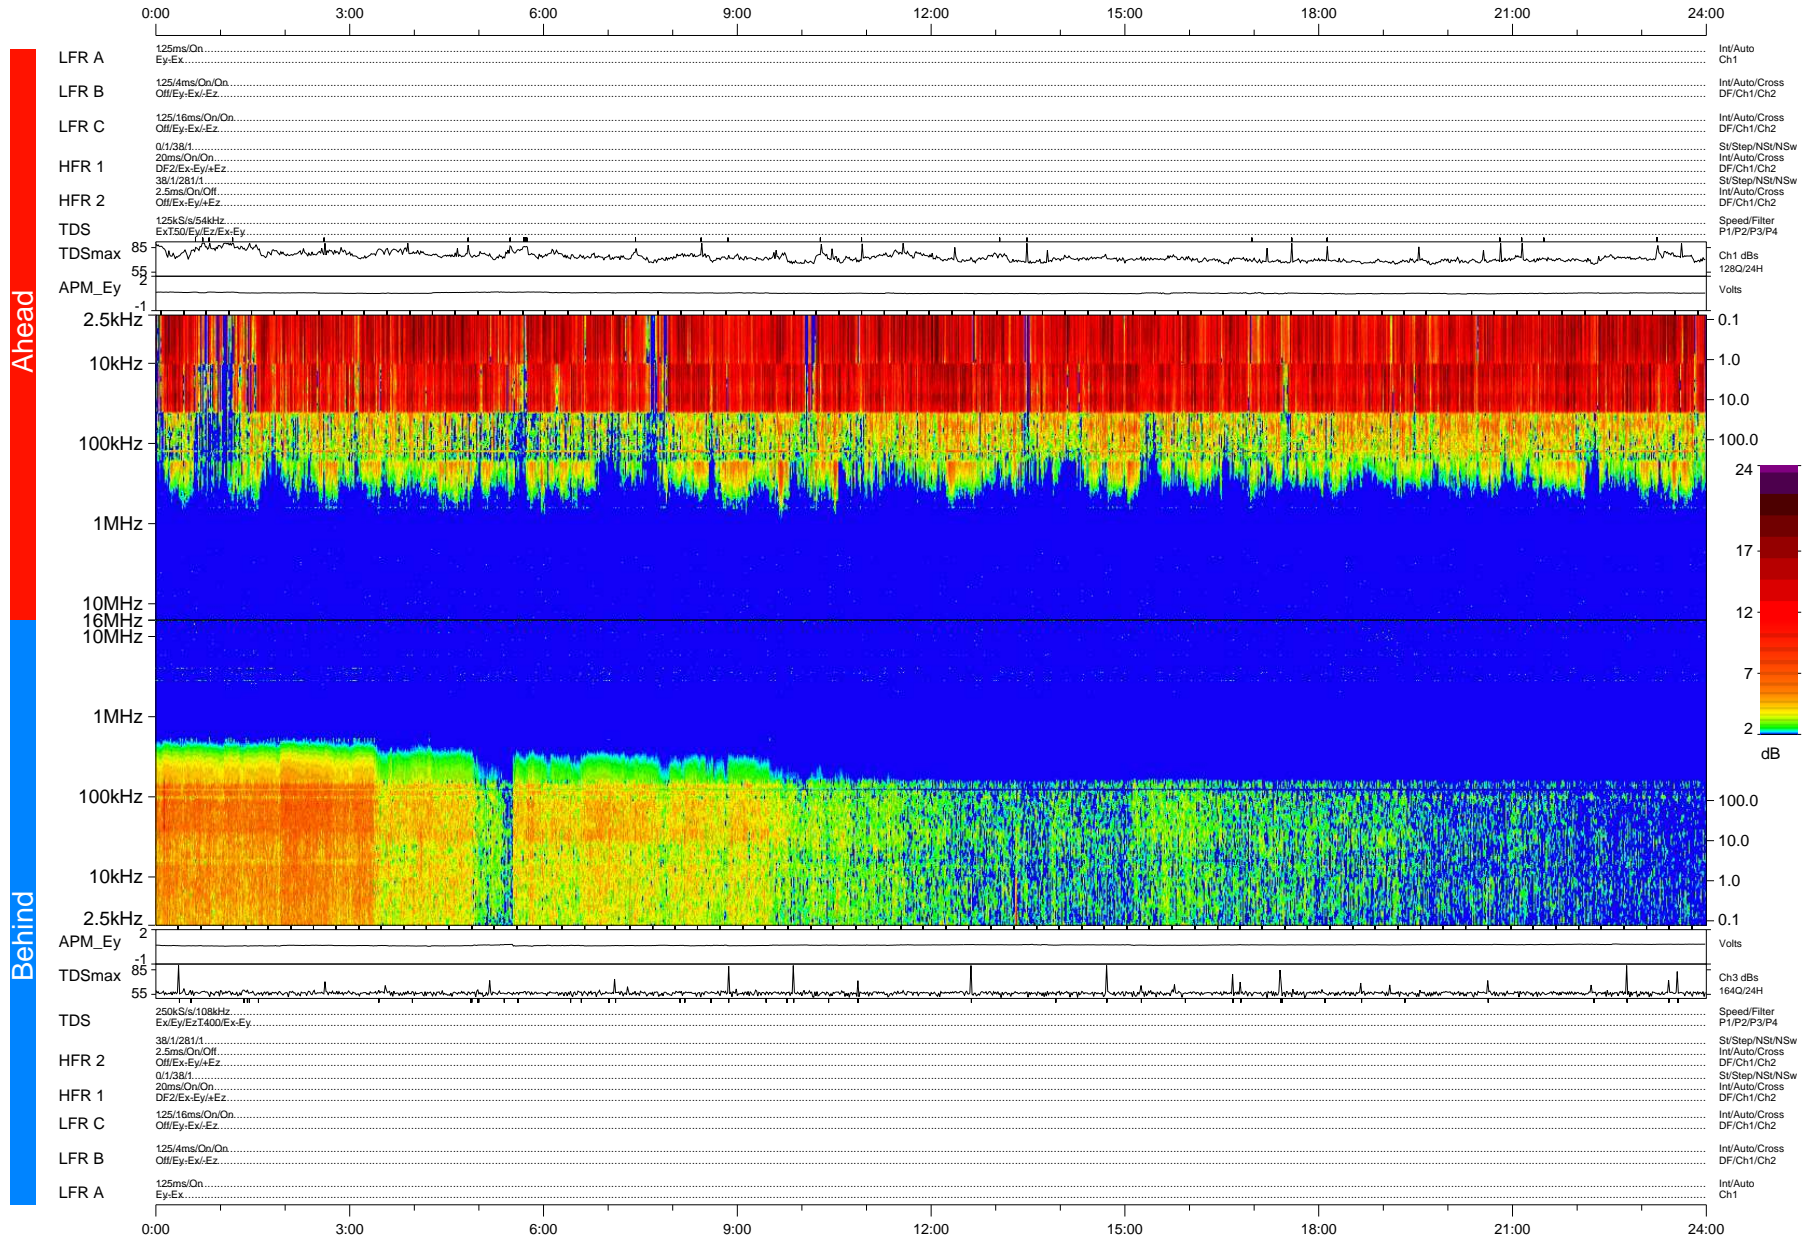

STEREO/WAVES Daily Summary - 28-Dec-2008 (DOY 363)

Ahead source file: swaves_ahead_2008_363_1_04.fin (Recovery: 100.0% HK, 84% Pkts)
Ahead PSE Angle: 42.5°

DPU up 4.4d, V406d6

Behind PSE Angle: -45.6°
Behind source file: swaves_behind_2008_363_1_04.fin (Recovery: 100.0% HK, 90% Pkts)

Time (UTC)