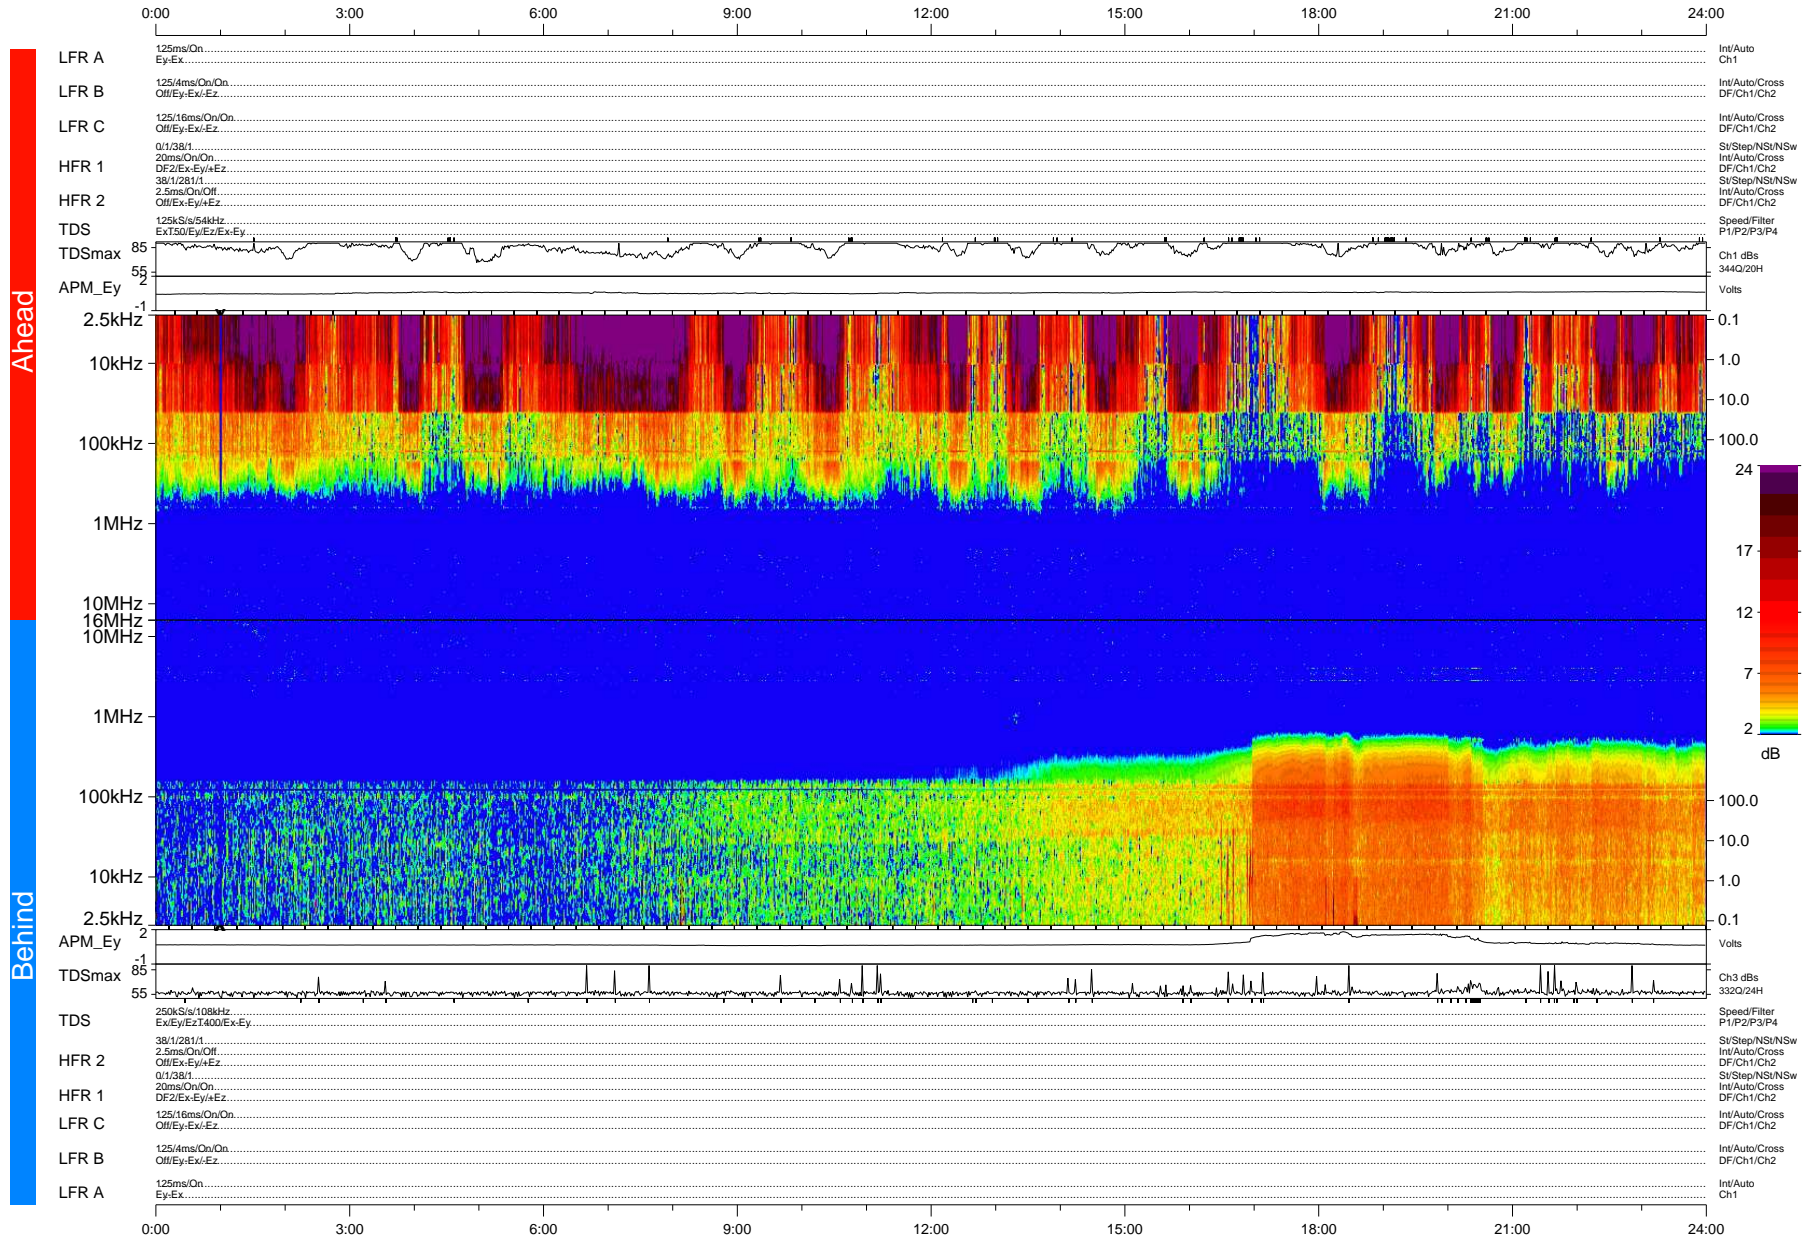

STEREO/WAVES Daily Summary - 27-Dec-2008 (DOY 362)

Ahead source file: swaves_ahead_2008_362_1_04.fin (Recovery: 100.0% HK, 115% Pkts)
Ahead PSE Angle: 42.5°

DPU up 3.4d, V406d6

Behind PSE Angle: -45.6°
Behind source file: swaves_behind_2008_362_1_04.fin (Recovery: 100.0% HK, 114% Pkts)

Time (UTC)