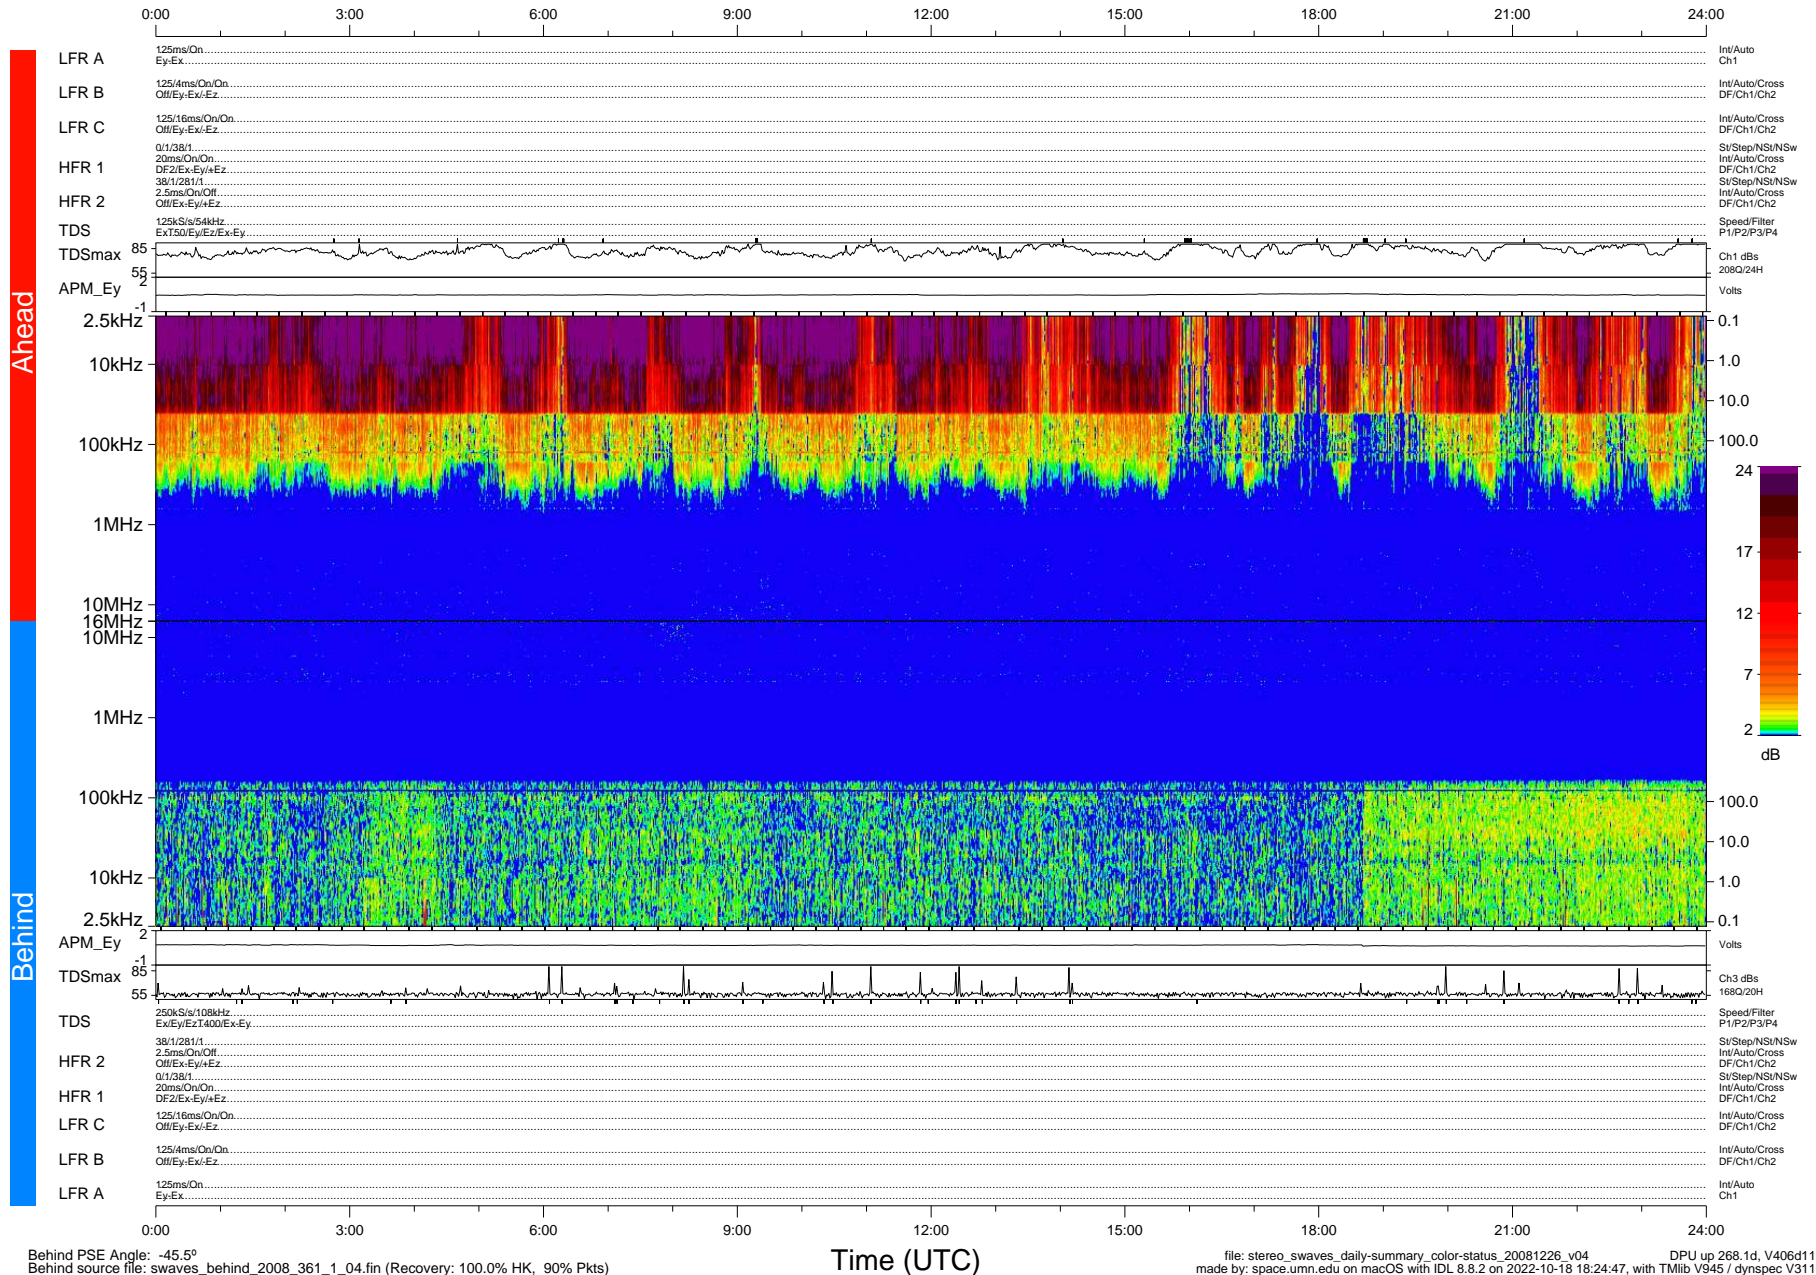

STEREO/WAVES Daily Summary - 26-Dec-2008 (DOY 361)

Ahead source file: swaves_ahead_2008_361_1_04.fin (Recovery: 100.0% HK, 96% Pkts)
Ahead PSE Angle: 42.5°

DPU up 2.4d, V406d6

Behind PSE Angle: -45.5°
Behind source file: swaves_behind_2008_361_1_04.fin (Recovery: 100.0% HK, 90% Pkts)

Time (UTC)