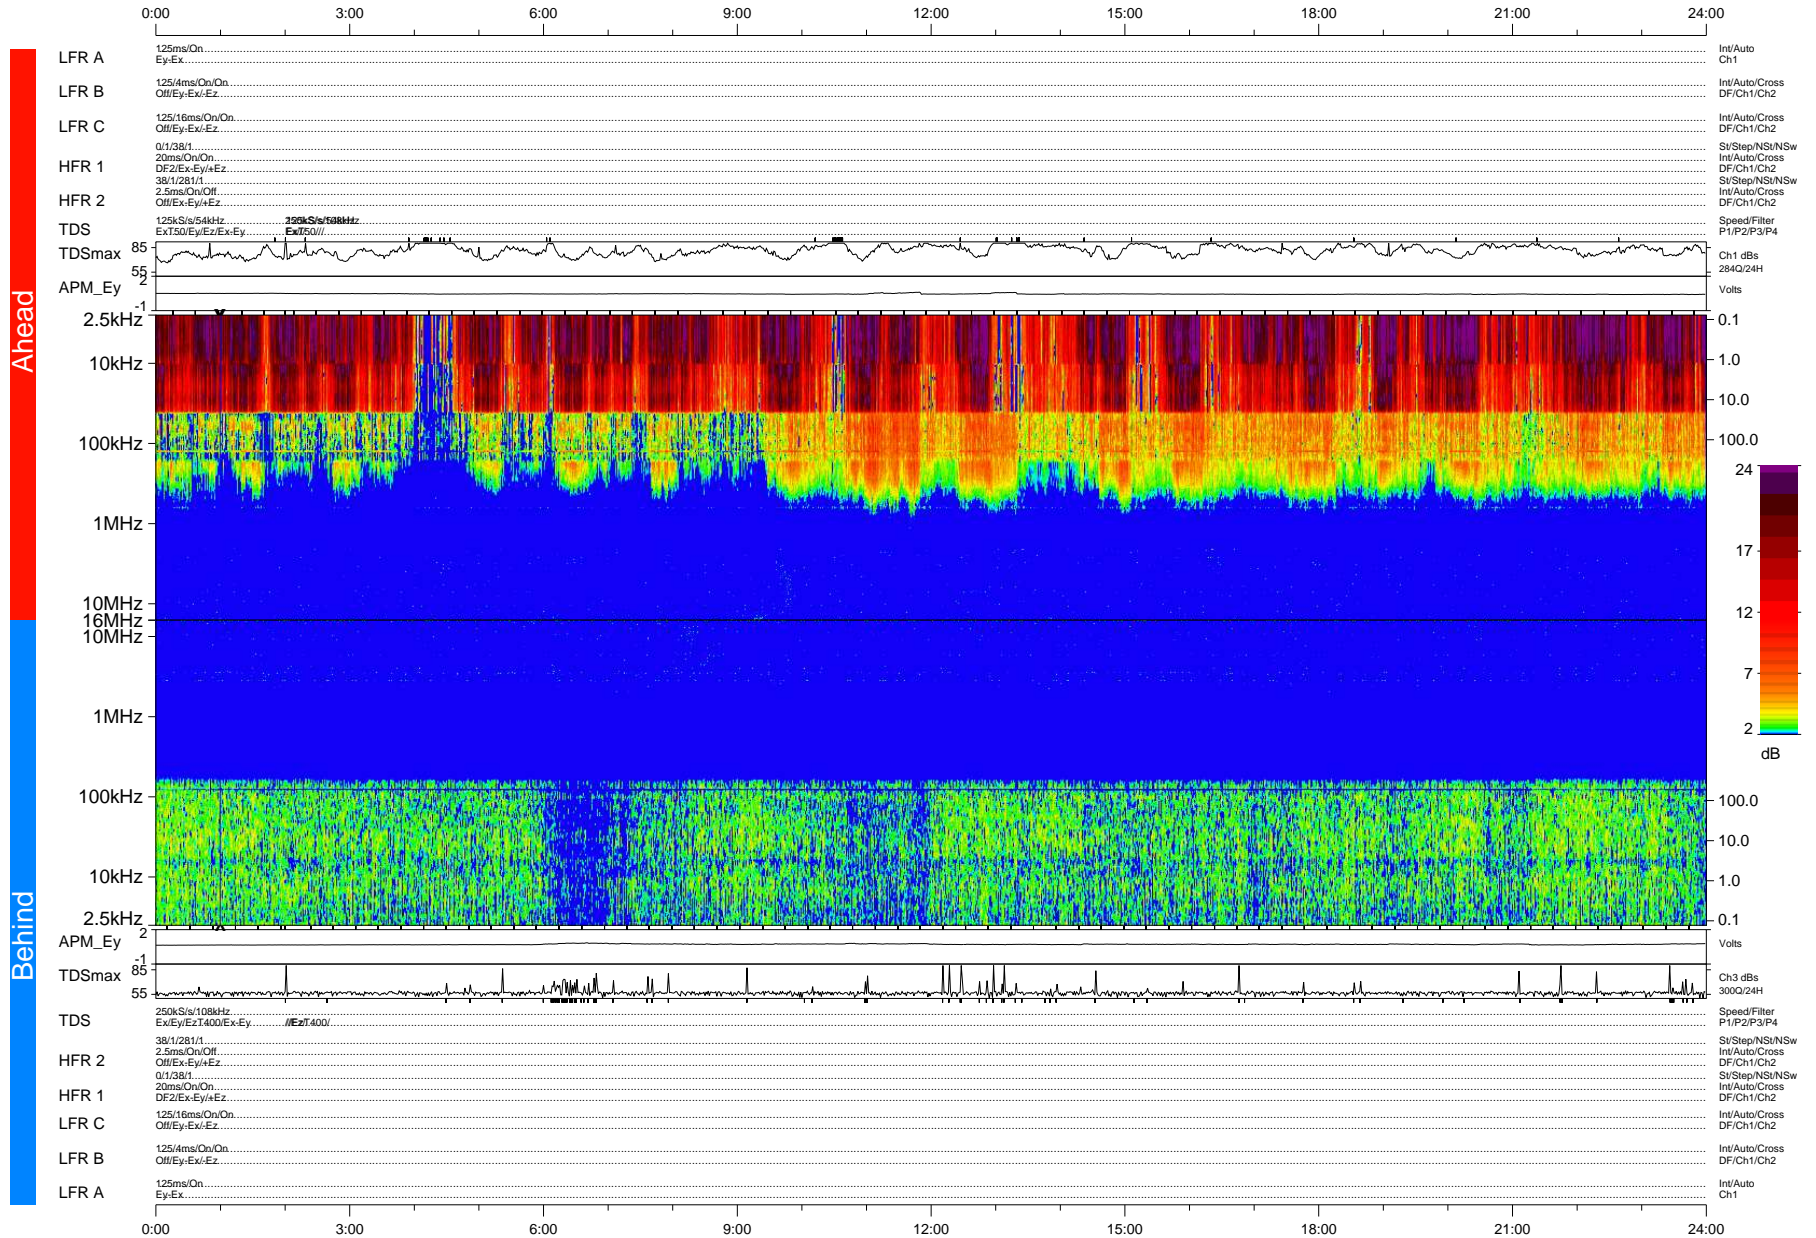

STEREO/WAVES Daily Summary - 25-Dec-2008 (DOY 360)

Ahead source file: swaves_ahead_2008_360_1_04.fin (Recovery: 100.0% HK, 107% Pkts)
Ahead PSE Angle: 42.4°

DPU up 1.4d, V406d6

Behind PSE Angle: -45.5°
Behind source file: swaves_behind_2008_360_1_04.fin (Recovery: 100.1% HK, 109% Pkts)

Time (UTC)