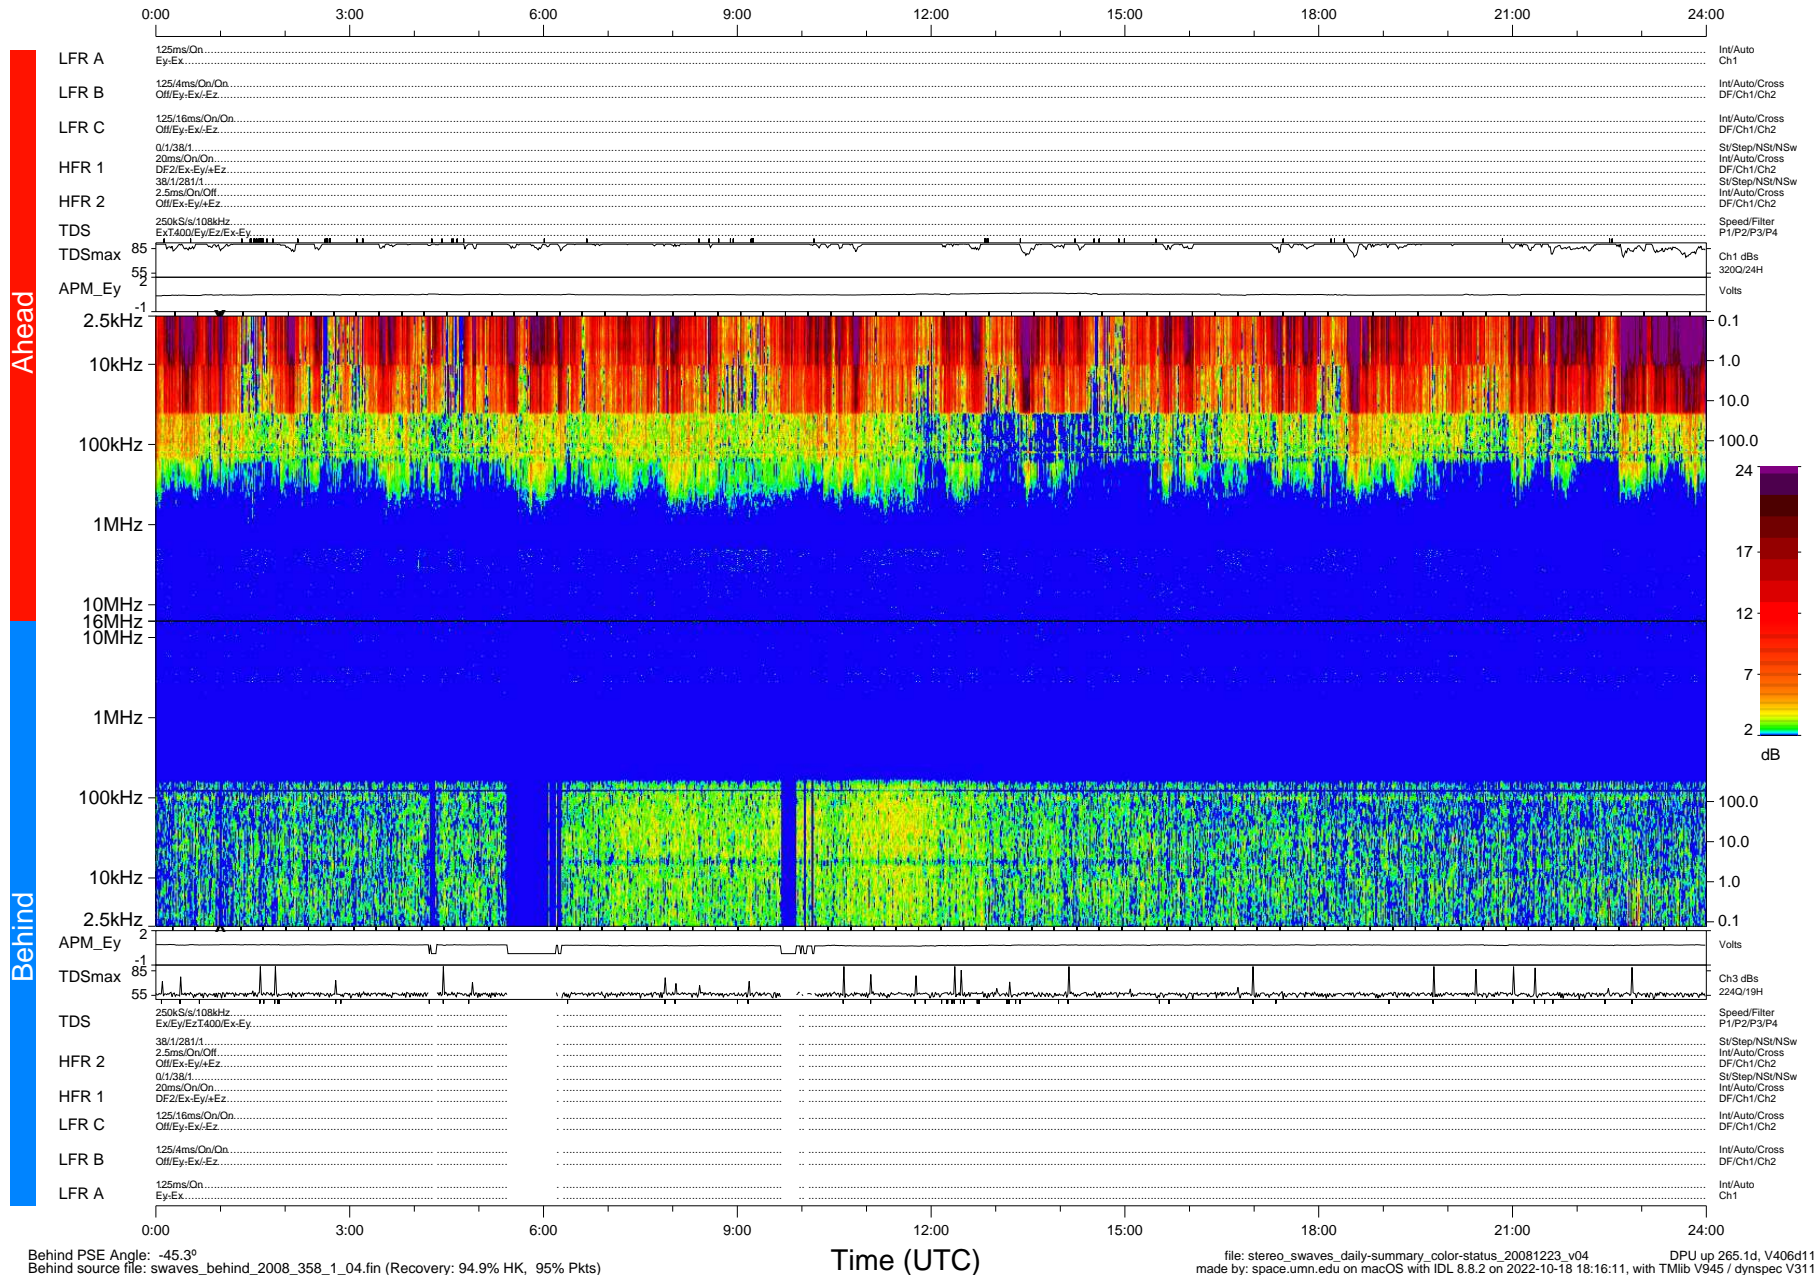

STEREO/WAVES Daily Summary - 23-Dec-2008 (DOY 358)

Ahead source file: swaves_ahead_2008_358_1_04.fin (Recovery: 100.0% HK, 113% Pkts)
Ahead PSE Angle: 42.5°

DPU up 265.4d, V406d10

Behind PSE Angle: -45.3°
Behind source file: swaves_behind_2008_358_1_04.fin (Recovery: 94.9% HK, 95% Pkts)

Time (UTC)