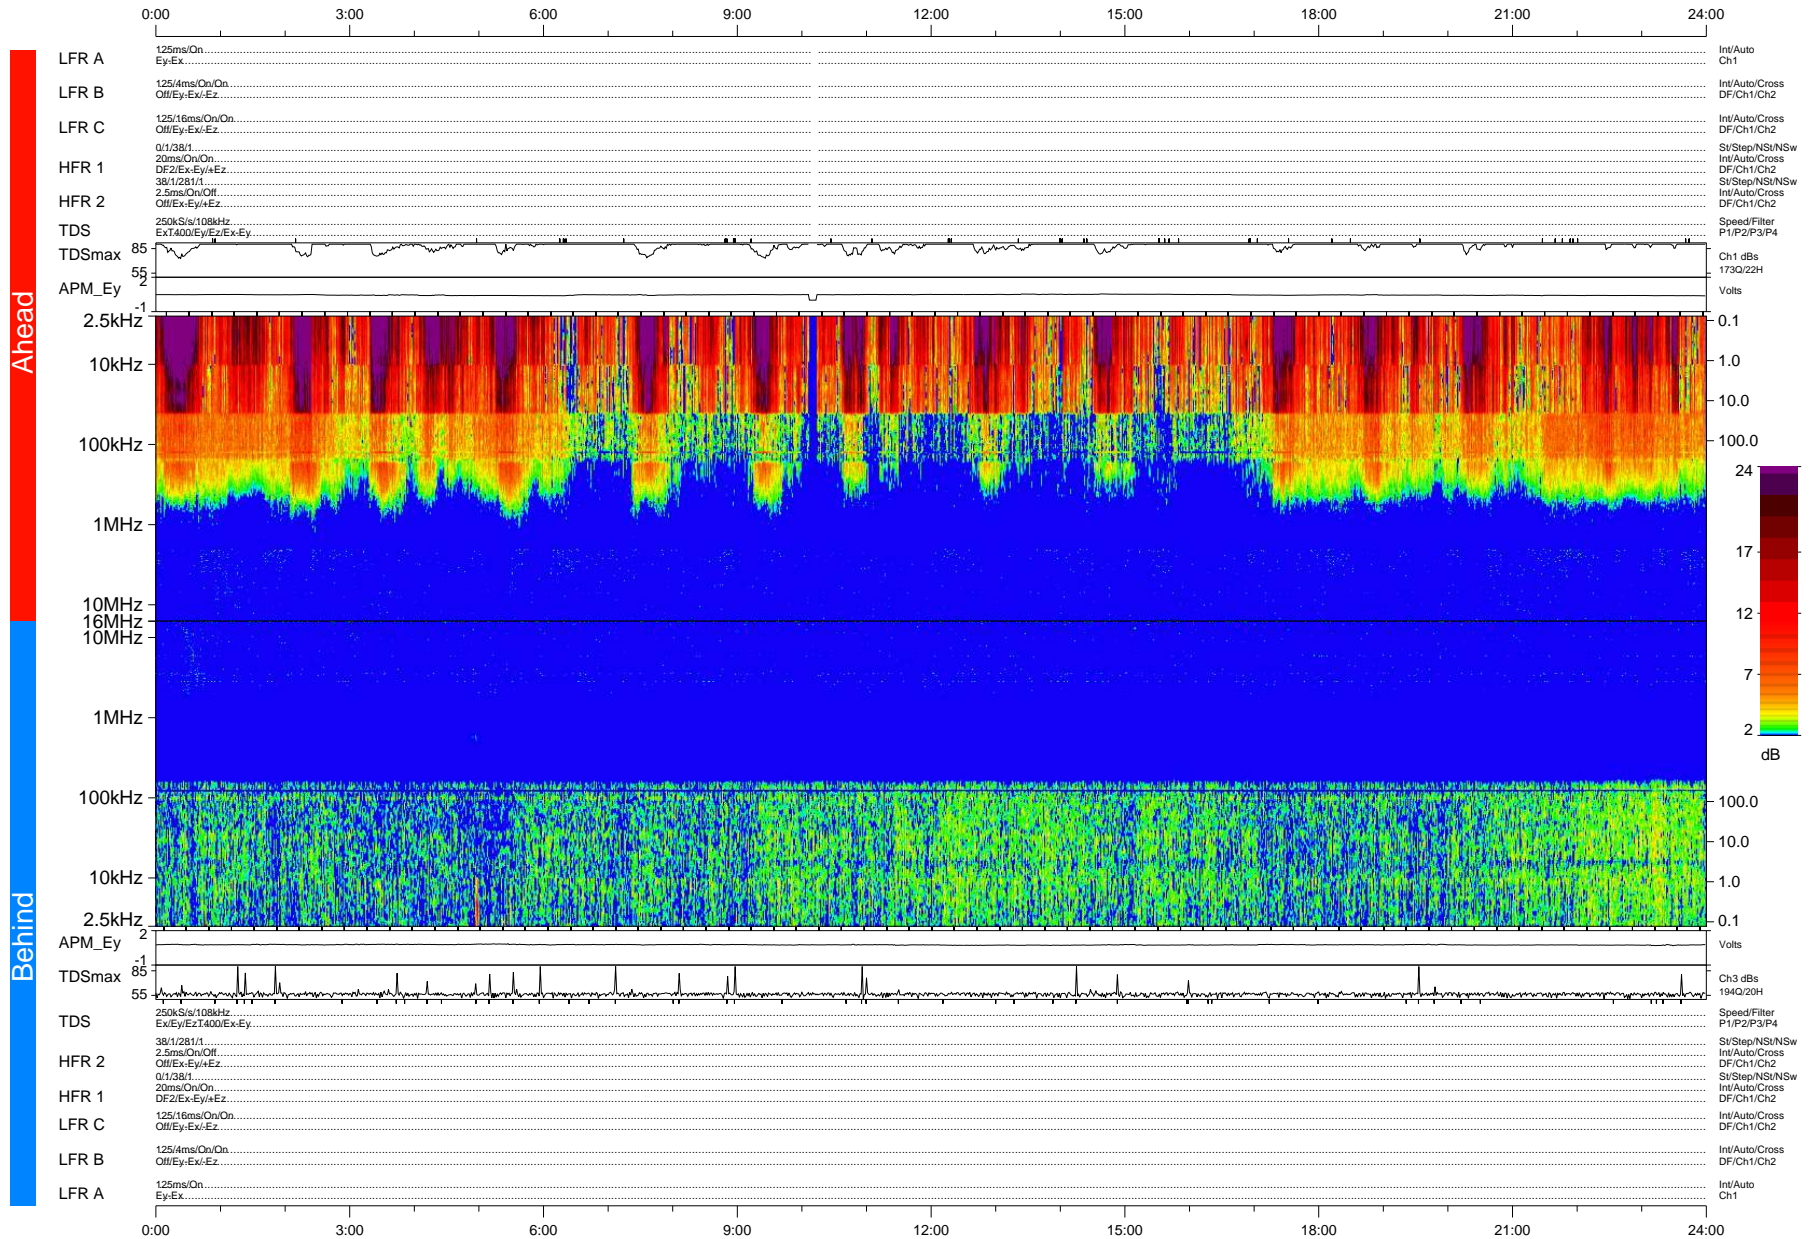

# STEREO/WAVES Daily Summary - 22-Dec-2008 (DOY 357)

Ahead source file: swaves\_ahead\_2008\_357\_1\_04.fin (Recovery: 99.5% HK, 91% Pkts)  
 Ahead PSE Angle: 42.4°

DPU up 264.4d, V406d10

Behind PSE Angle: -45.2°  
 Behind source file: swaves\_behind\_2008\_357\_1\_04.fin (Recovery: 100.0% HK, 94% Pkts)

Time (UTC)

file: stereo\_swaves\_daily-summary\_color-status\_20081222\_v04 DPU up 264.1d, V406d11  
 made by: space.umn.edu on macOS with IDL 8.8.2 on 2022-10-18 18:13:20, with TMLib V945 / dynspec V311