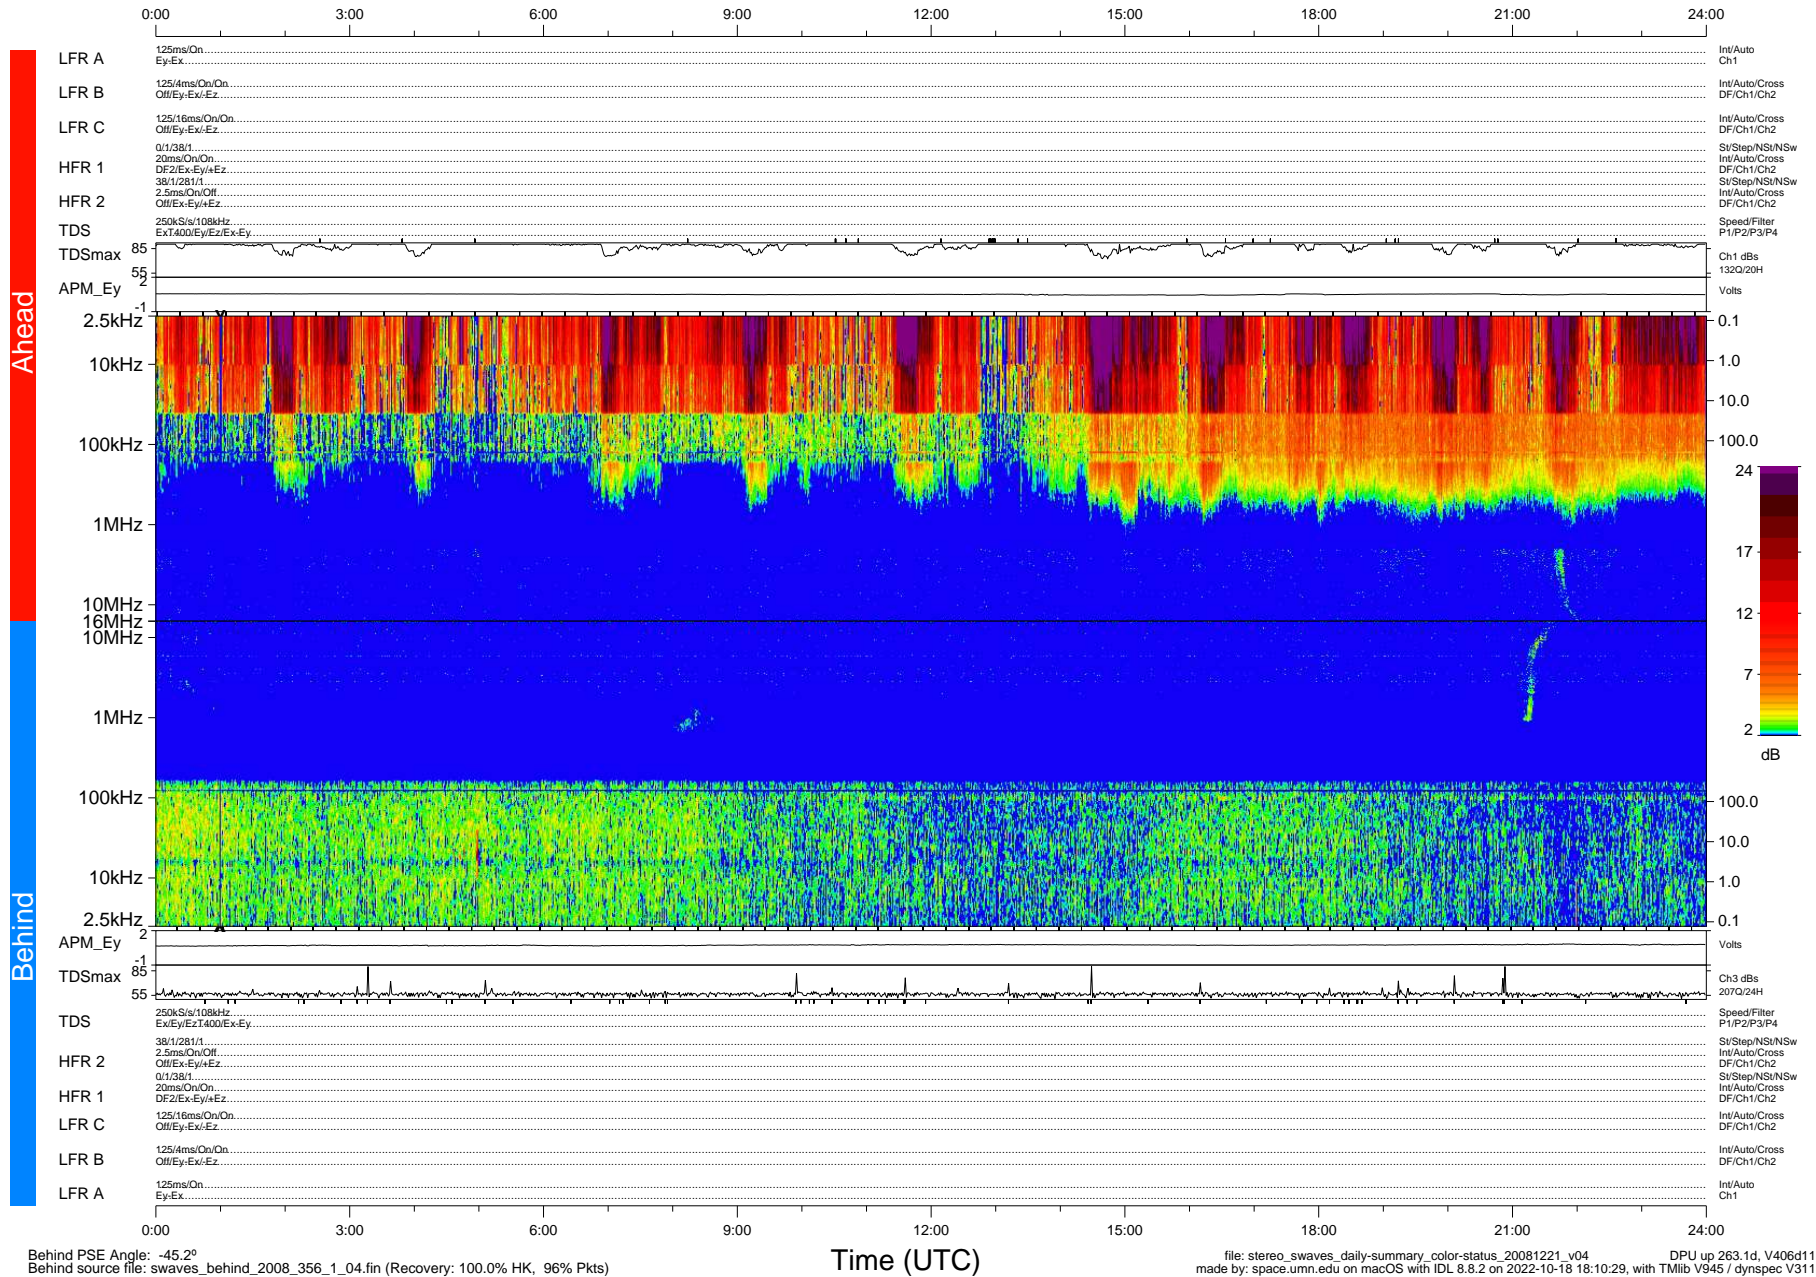

STEREO/WAVES Daily Summary - 21-Dec-2008 (DOY 356)

Ahead source file: swaves_ahead_2008_356_1_04.fin (Recovery: 100.0% HK, 84% Pkts)
Ahead PSE Angle: 42.4°

DPU up 263.4d, V406d10

Behind PSE Angle: -45.2°
Behind source file: swaves_behind_2008_356_1_04.fin (Recovery: 100.0% HK, 96% Pkts)

Time (UTC)