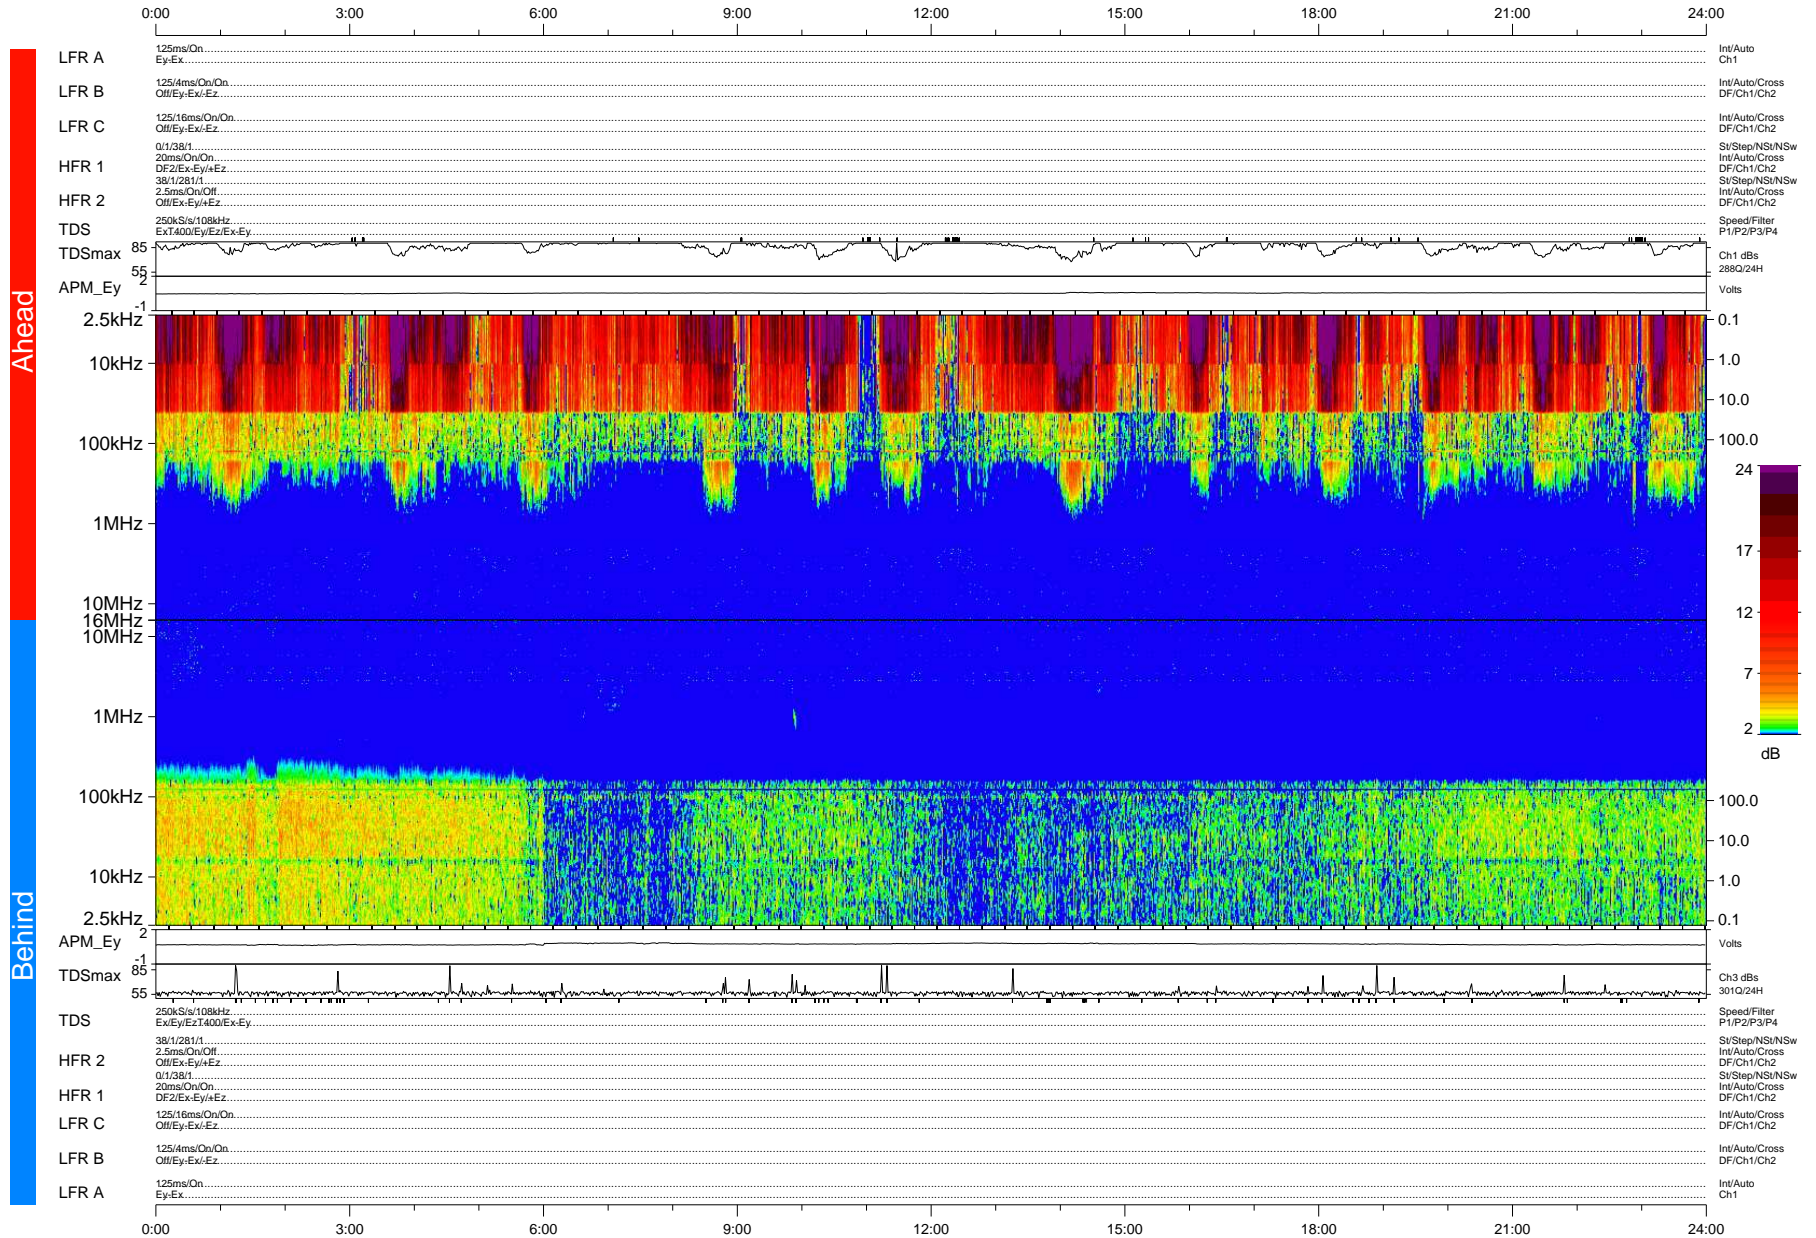

# STEREO/WAVES Daily Summary - 20-Dec-2008 (DOY 355)

Ahead source file: swaves\_ahead\_2008\_355\_1\_04.fin (Recovery: 100.0% HK, 108% Pkts)  
 Ahead PSE Angle: 42.4°

DPU up 262.4d, V406d10

Behind PSE Angle: -45.1°  
 Behind source file: swaves\_behind\_2008\_355\_1\_04.fin (Recovery: 100.0% HK, 110% Pkts)

Time (UTC)

file: stereo\_swaves\_daily-summary\_color-status\_20081220\_v04 DPU up 262.1d, V406d11  
 made by: space.umn.edu on macOS with IDL 8.8.2 on 2022-10-18 18:07:36, with Tlib V945 / dynspec V311