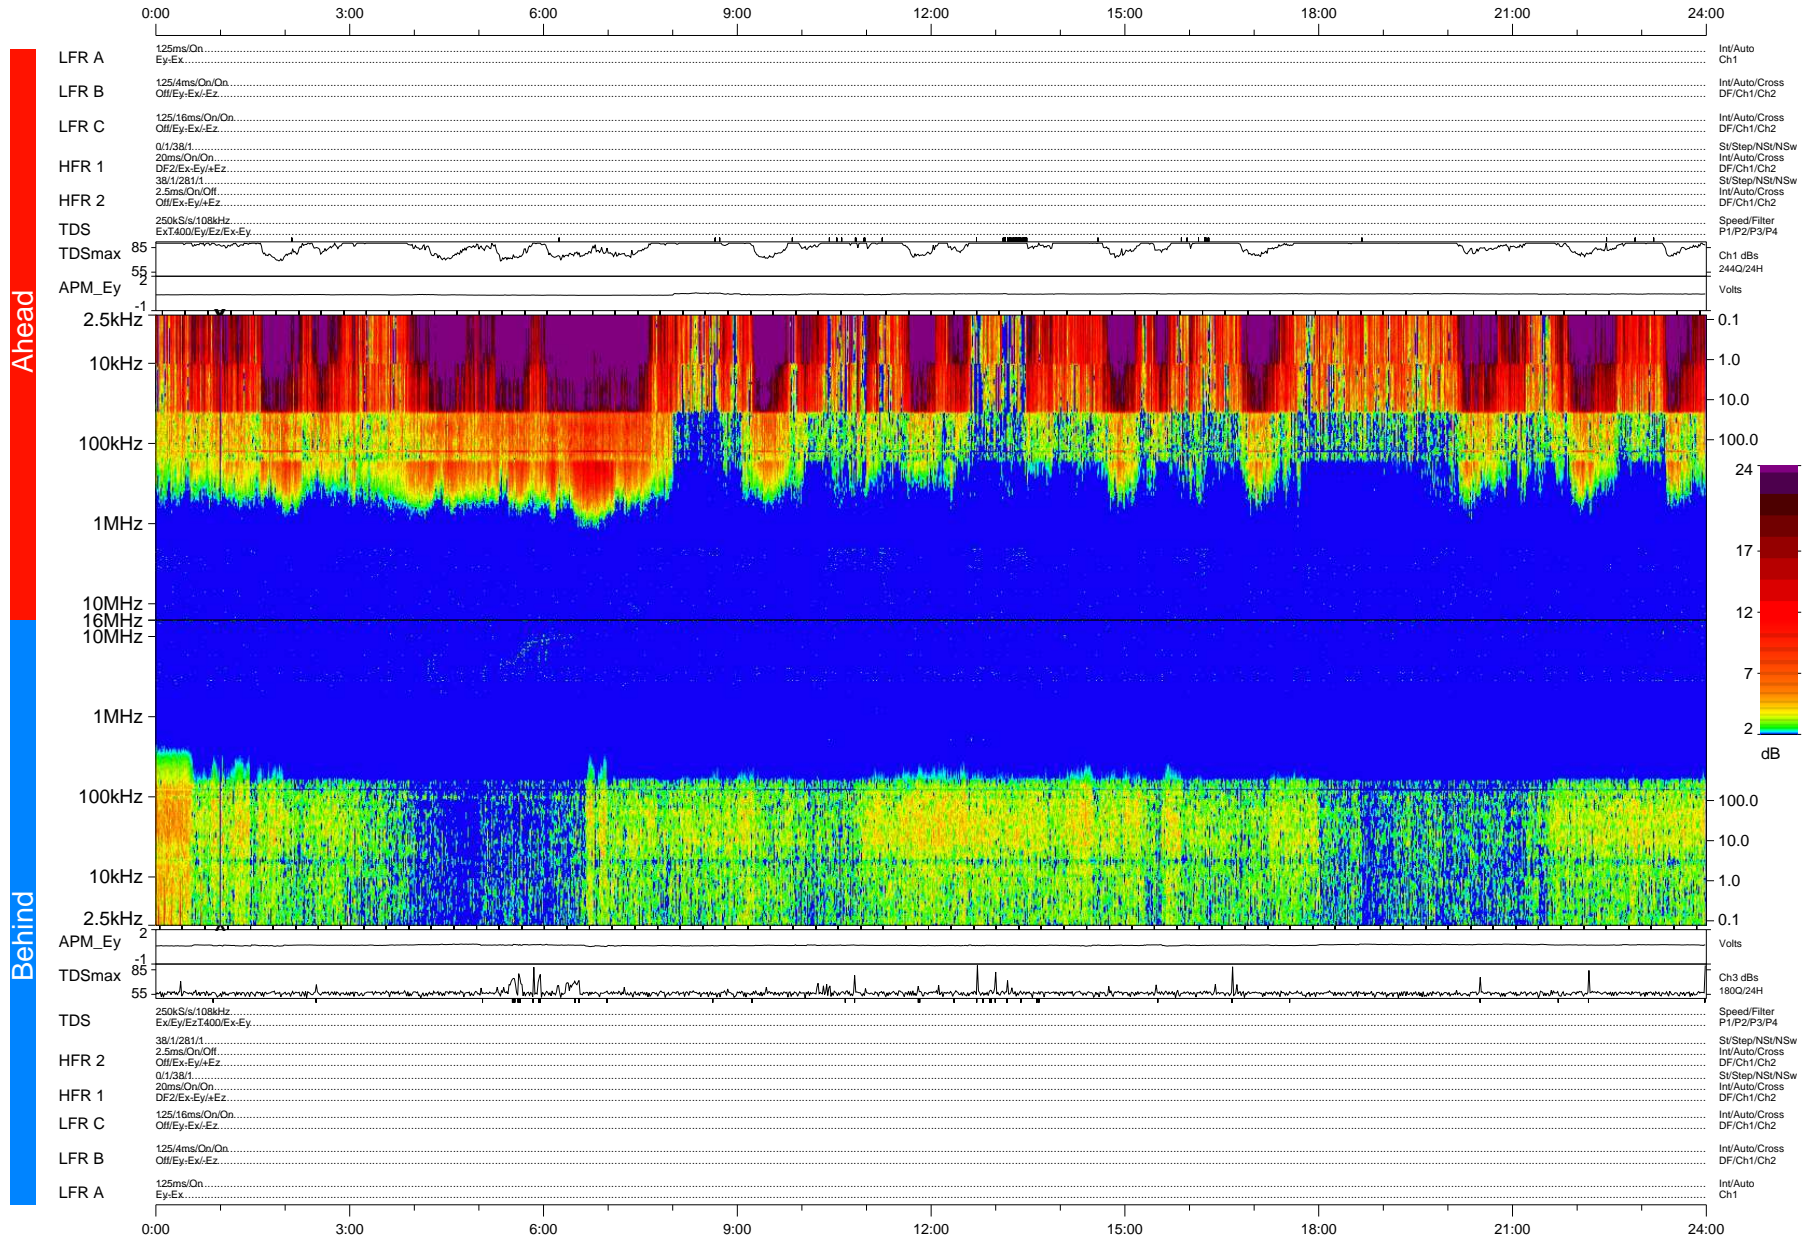

STEREO/WAVES Daily Summary - 19-Dec-2008 (DOY 354)

Ahead source file: swaves_ahead_2008_354_1_04.fin (Recovery: 100.0% HK, 102% Pkts)
Ahead PSE Angle: 42.4°

DPU up 261.4d, V406d10

Behind PSE Angle: -44.9°
Behind source file: swaves_behind_2008_354_1_04.fin (Recovery: 100.0% HK, 92% Pkts)

Time (UTC)