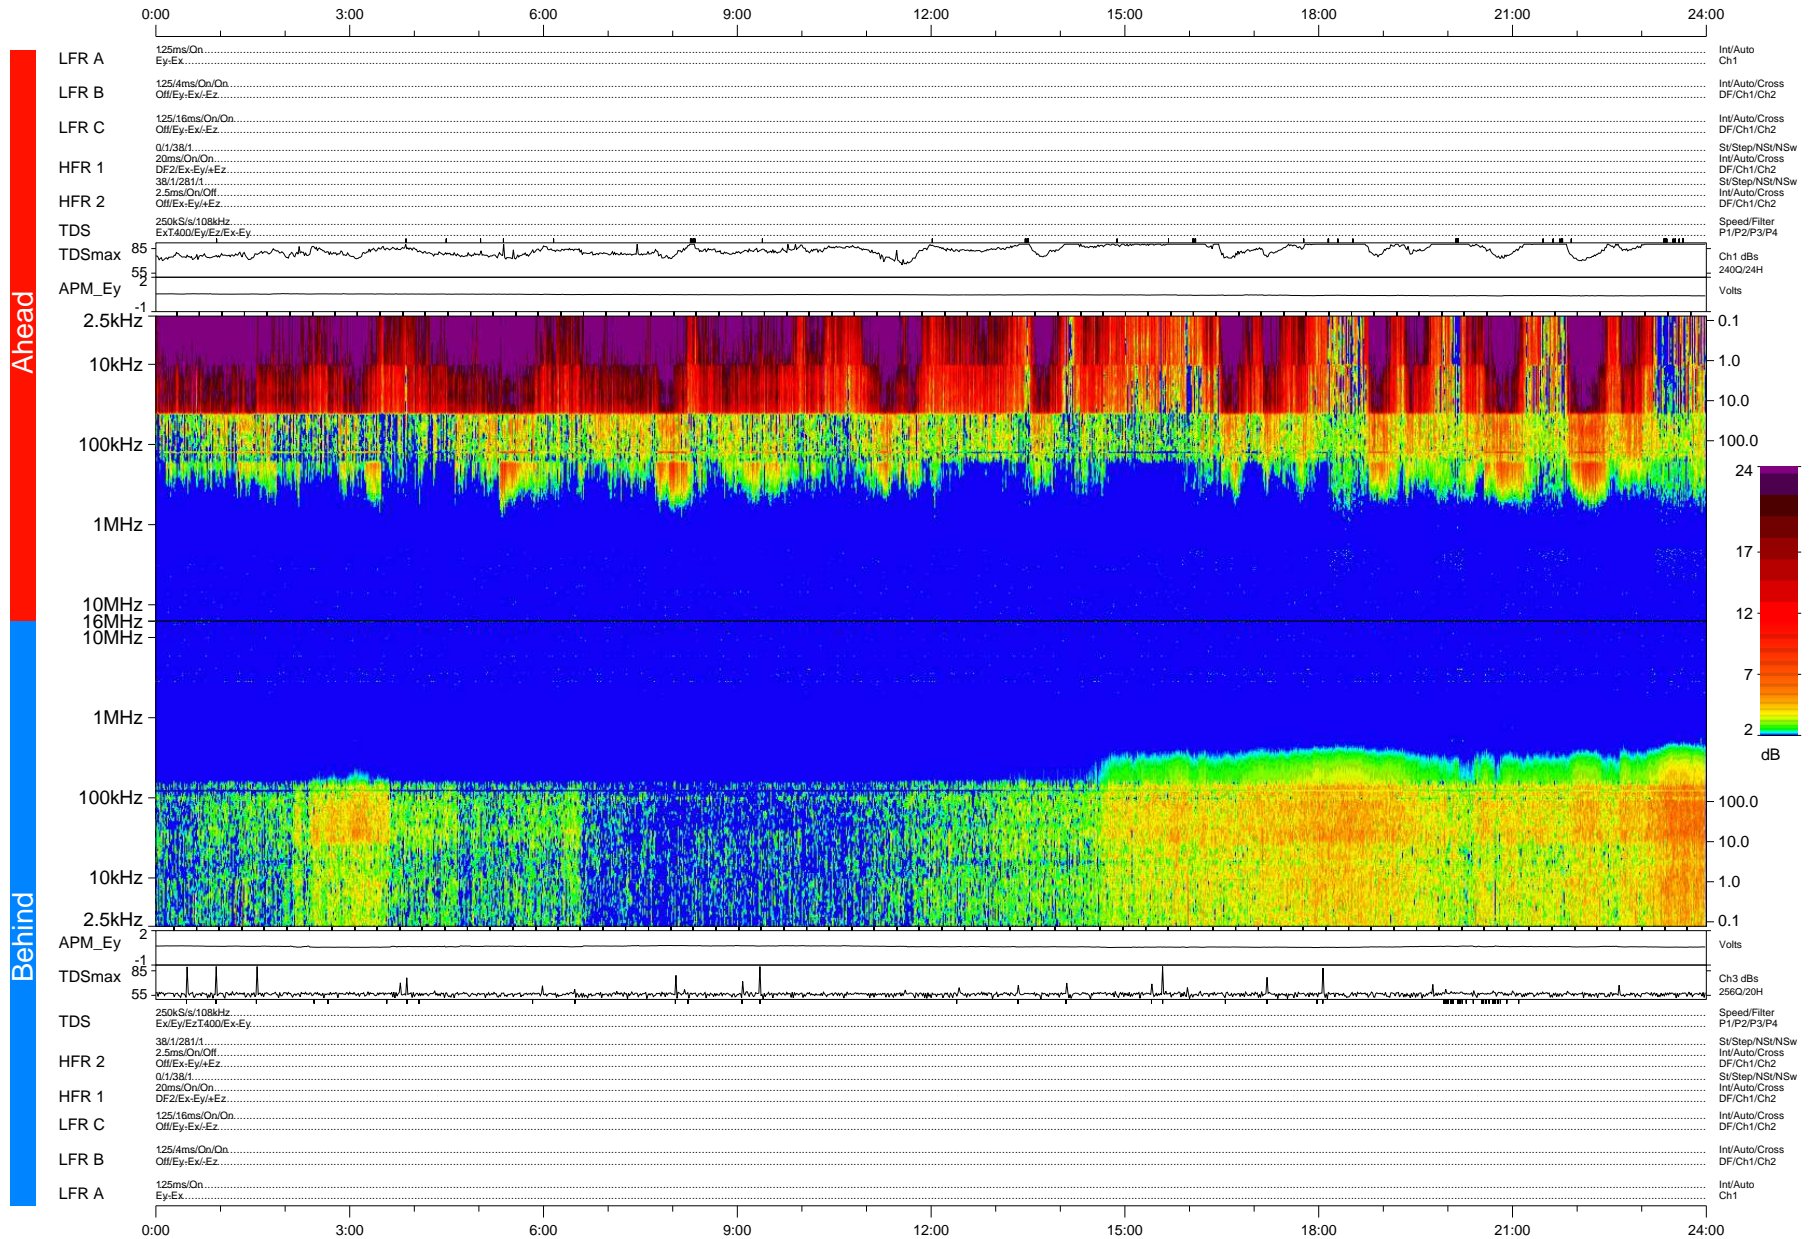

STEREO/WAVES Daily Summary - 18-Dec-2008 (DOY 353)

Ahead source file: swaves_ahead_2008_353_1_04.fin (Recovery: 100.0% HK, 101% Pkts)
Ahead PSE Angle: 42.4°

DPU up 260.4d, V406d10

Behind PSE Angle: -44.9°
Behind source file: swaves_behind_2008_353_1_04.fin (Recovery: 100.0% HK, 102% Pkts)

Time (UTC)