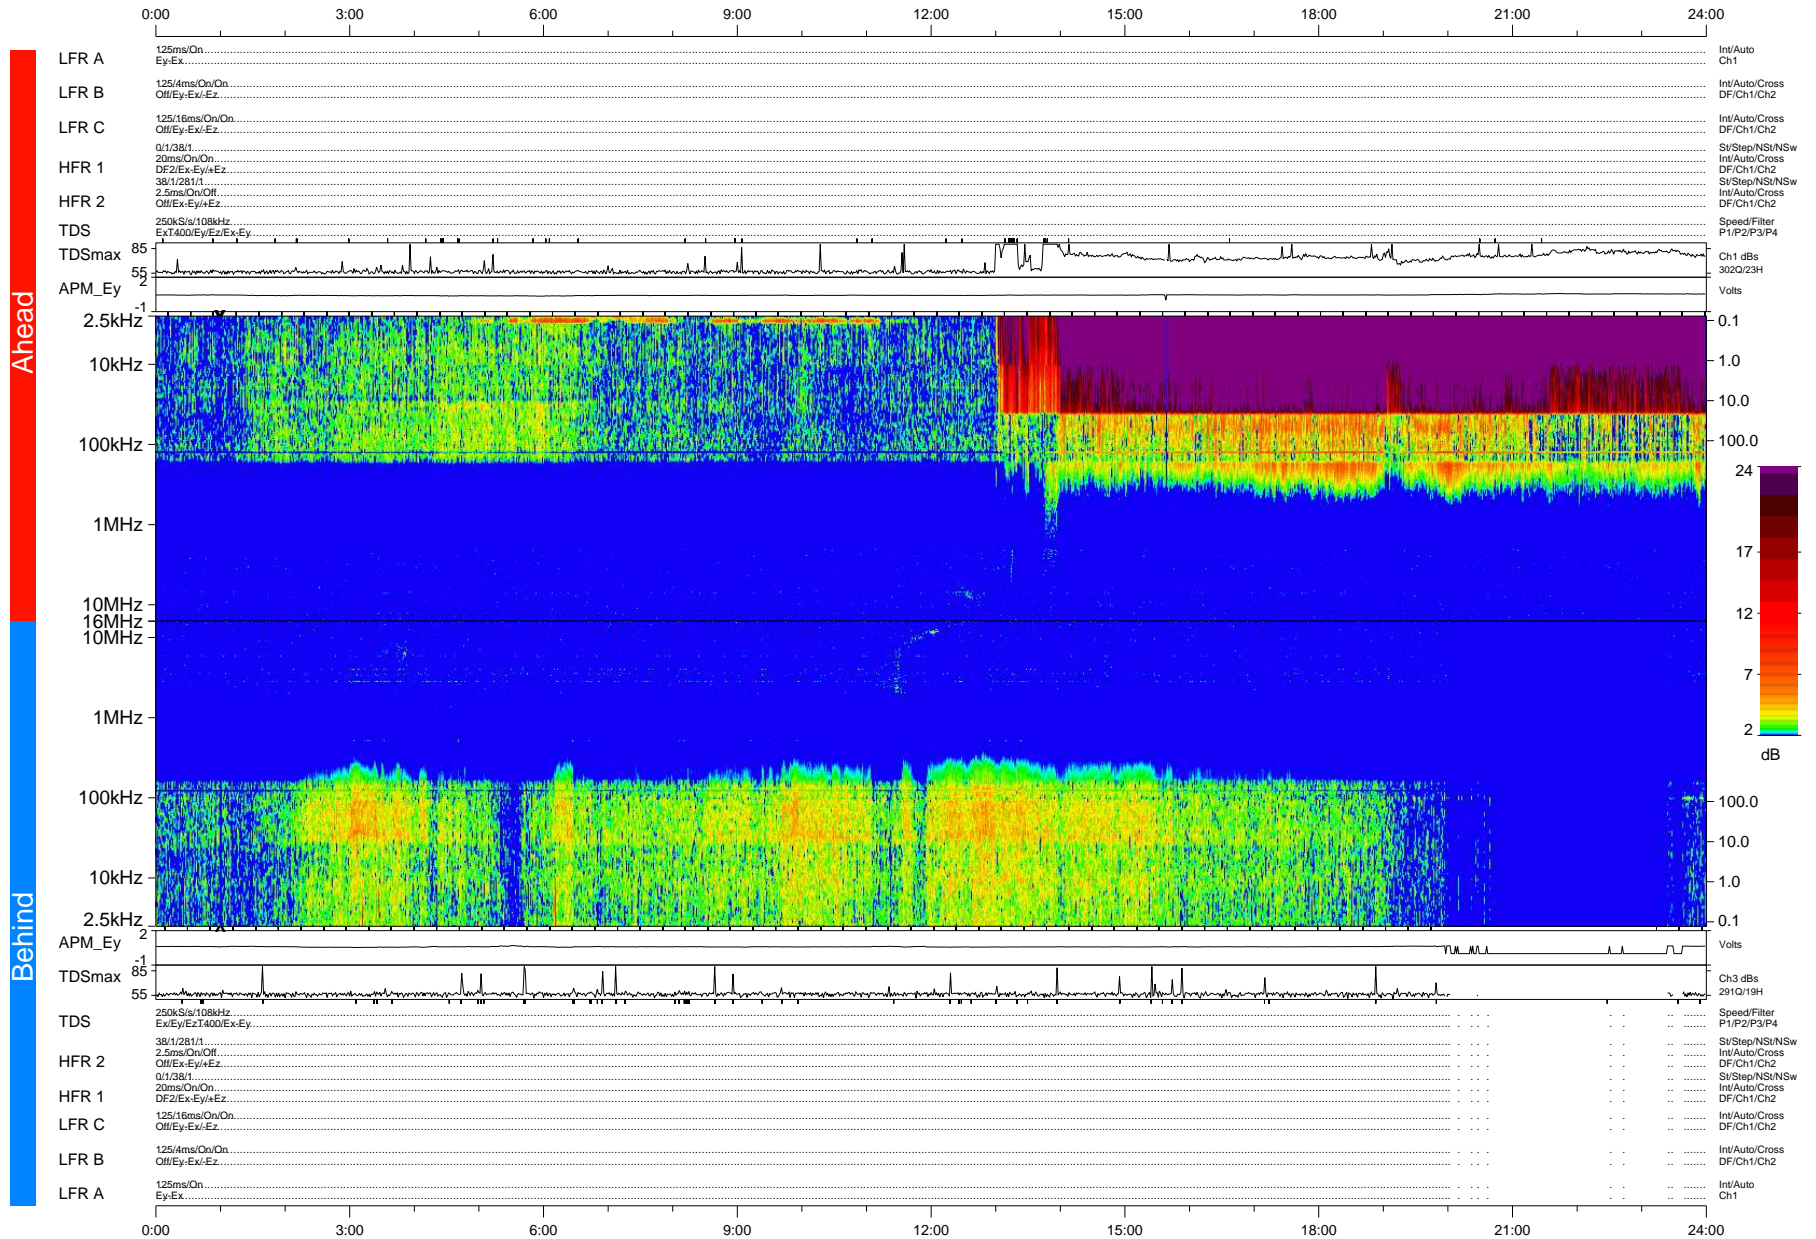

STEREO/WAVES Daily Summary - 17-Dec-2008 (DOY 352)

Ahead source file: swaves_ahead_2008_352_1_04.fin (Recovery: 99.9% HK, 110% Pkts)
Ahead PSE Angle: 42.4°

DPU up 259.4d, V406d10

Behind PSE Angle: -44.8°
Behind source file: swaves_behind_2008_352_1_04.fin (Recovery: 86.0% HK, 101% Pkts)

Time (UTC)