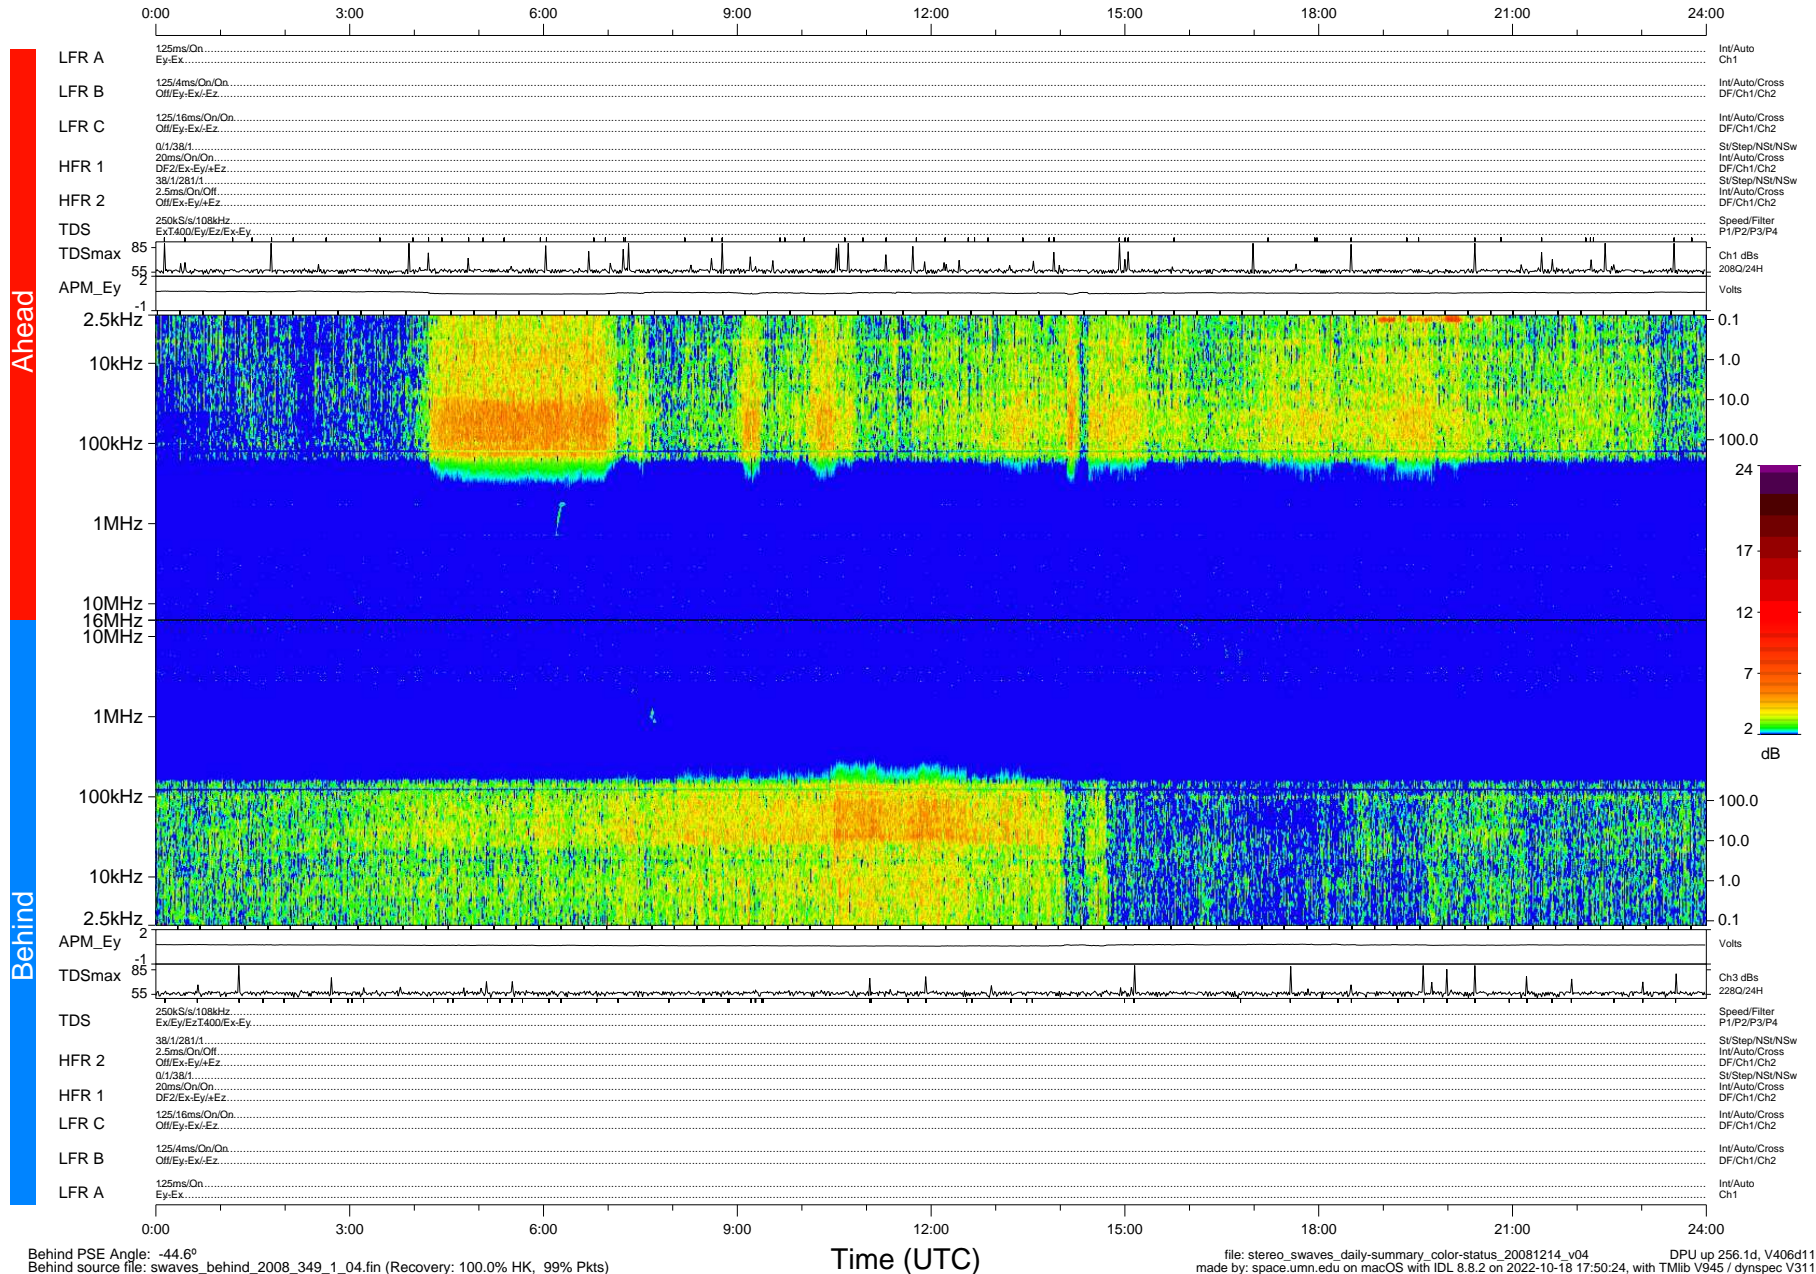

STEREO/WAVES Daily Summary - 14-Dec-2008 (DOY 349)

Ahead source file: swaves_ahead_2008_349_1_04.fin (Recovery: 100.0% HK, 96% Pkts)
Ahead PSE Angle: 42.3°

DPU up 256.4d, V406d10

Behind PSE Angle: -44.6°
Behind source file: swaves_behind_2008_349_1_04.fin (Recovery: 100.0% HK, 99% Pkts)

Time (UTC)