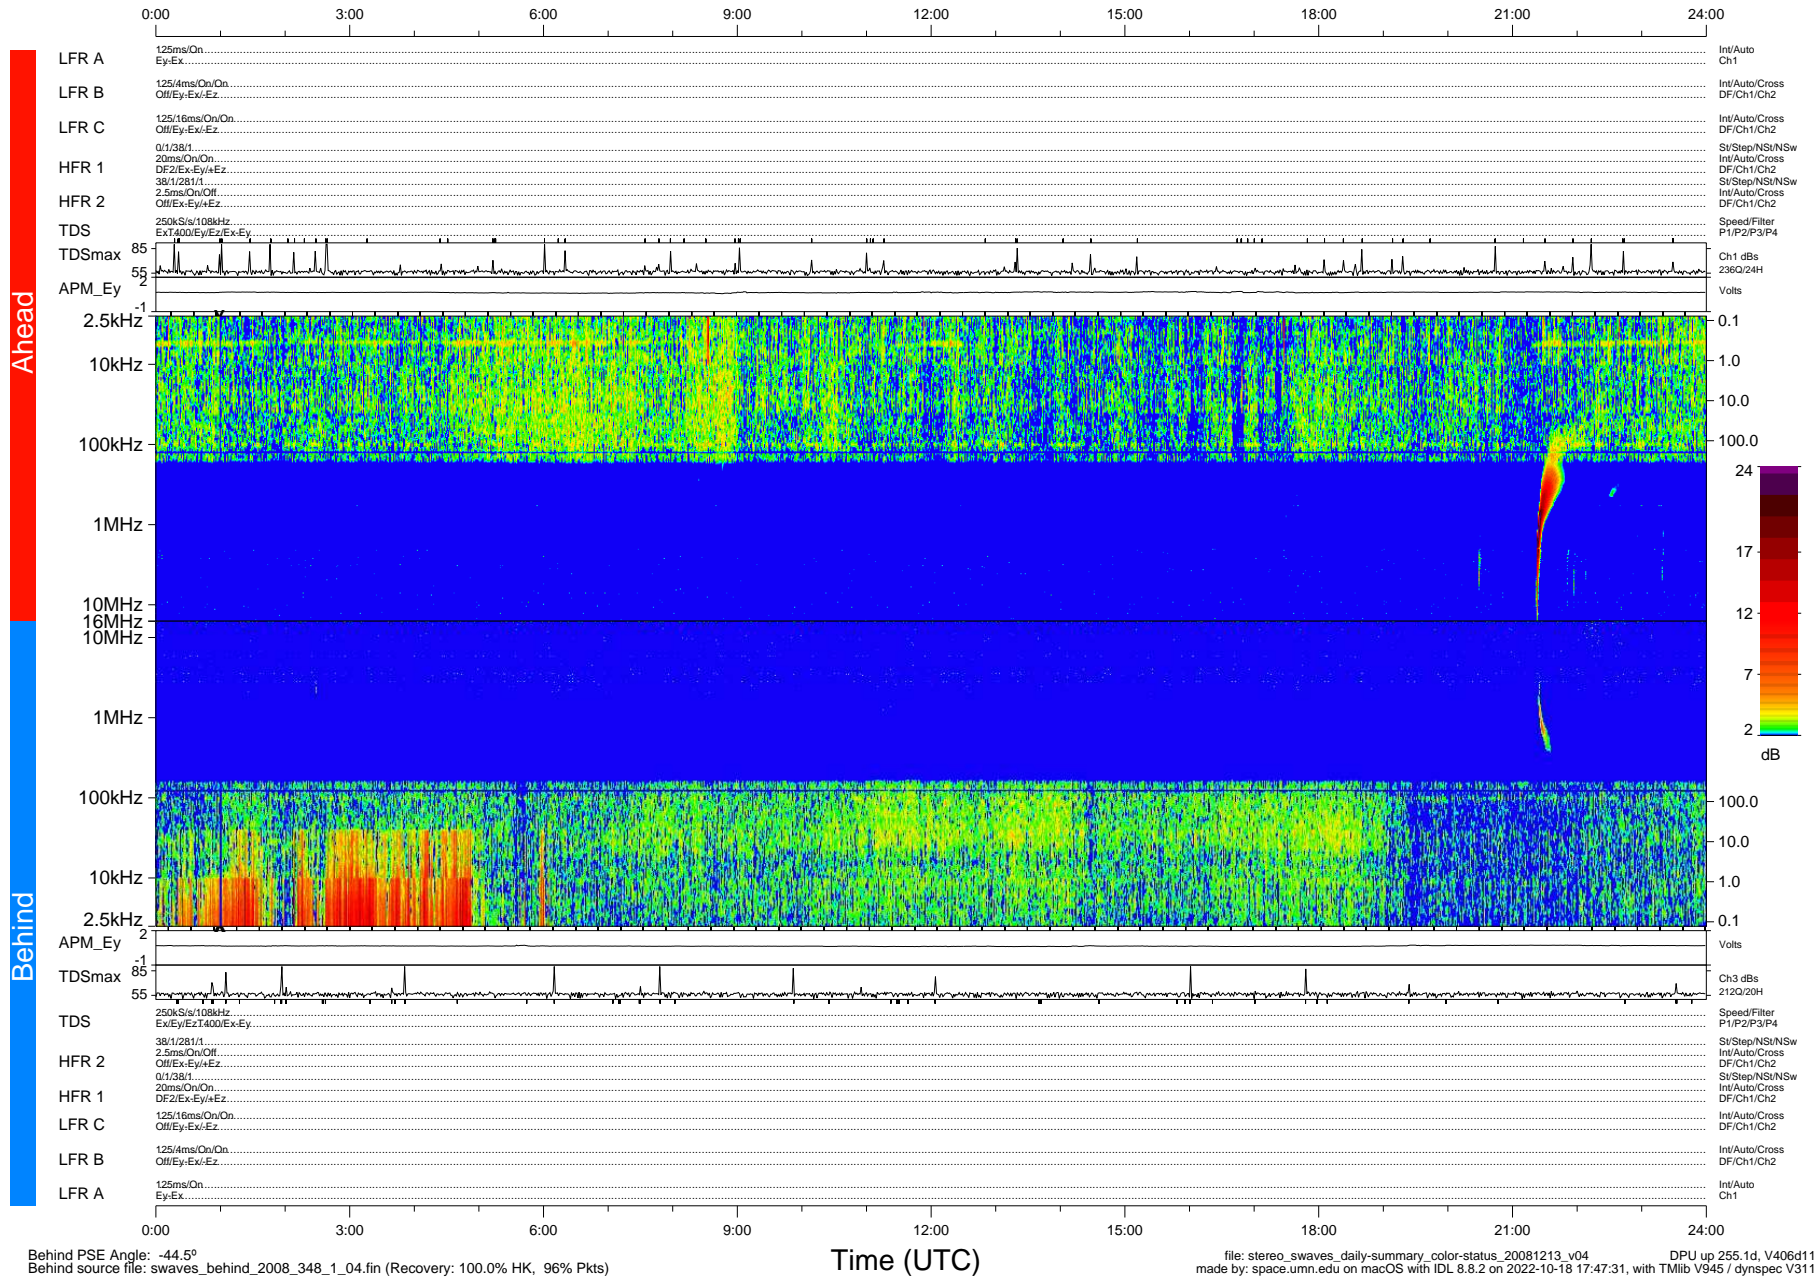

STEREO/WAVES Daily Summary - 13-Dec-2008 (DOY 348)

Ahead source file: swaves_ahead_2008_348_1_04.fin (Recovery: 100.0% HK, 100% Pkts)
Ahead PSE Angle: 42.3°

DPU up 255.4d, V406d10

Behind PSE Angle: -44.5°
Behind source file: swaves_behind_2008_348_1_04.fin (Recovery: 100.0% HK, 96% Pkts)