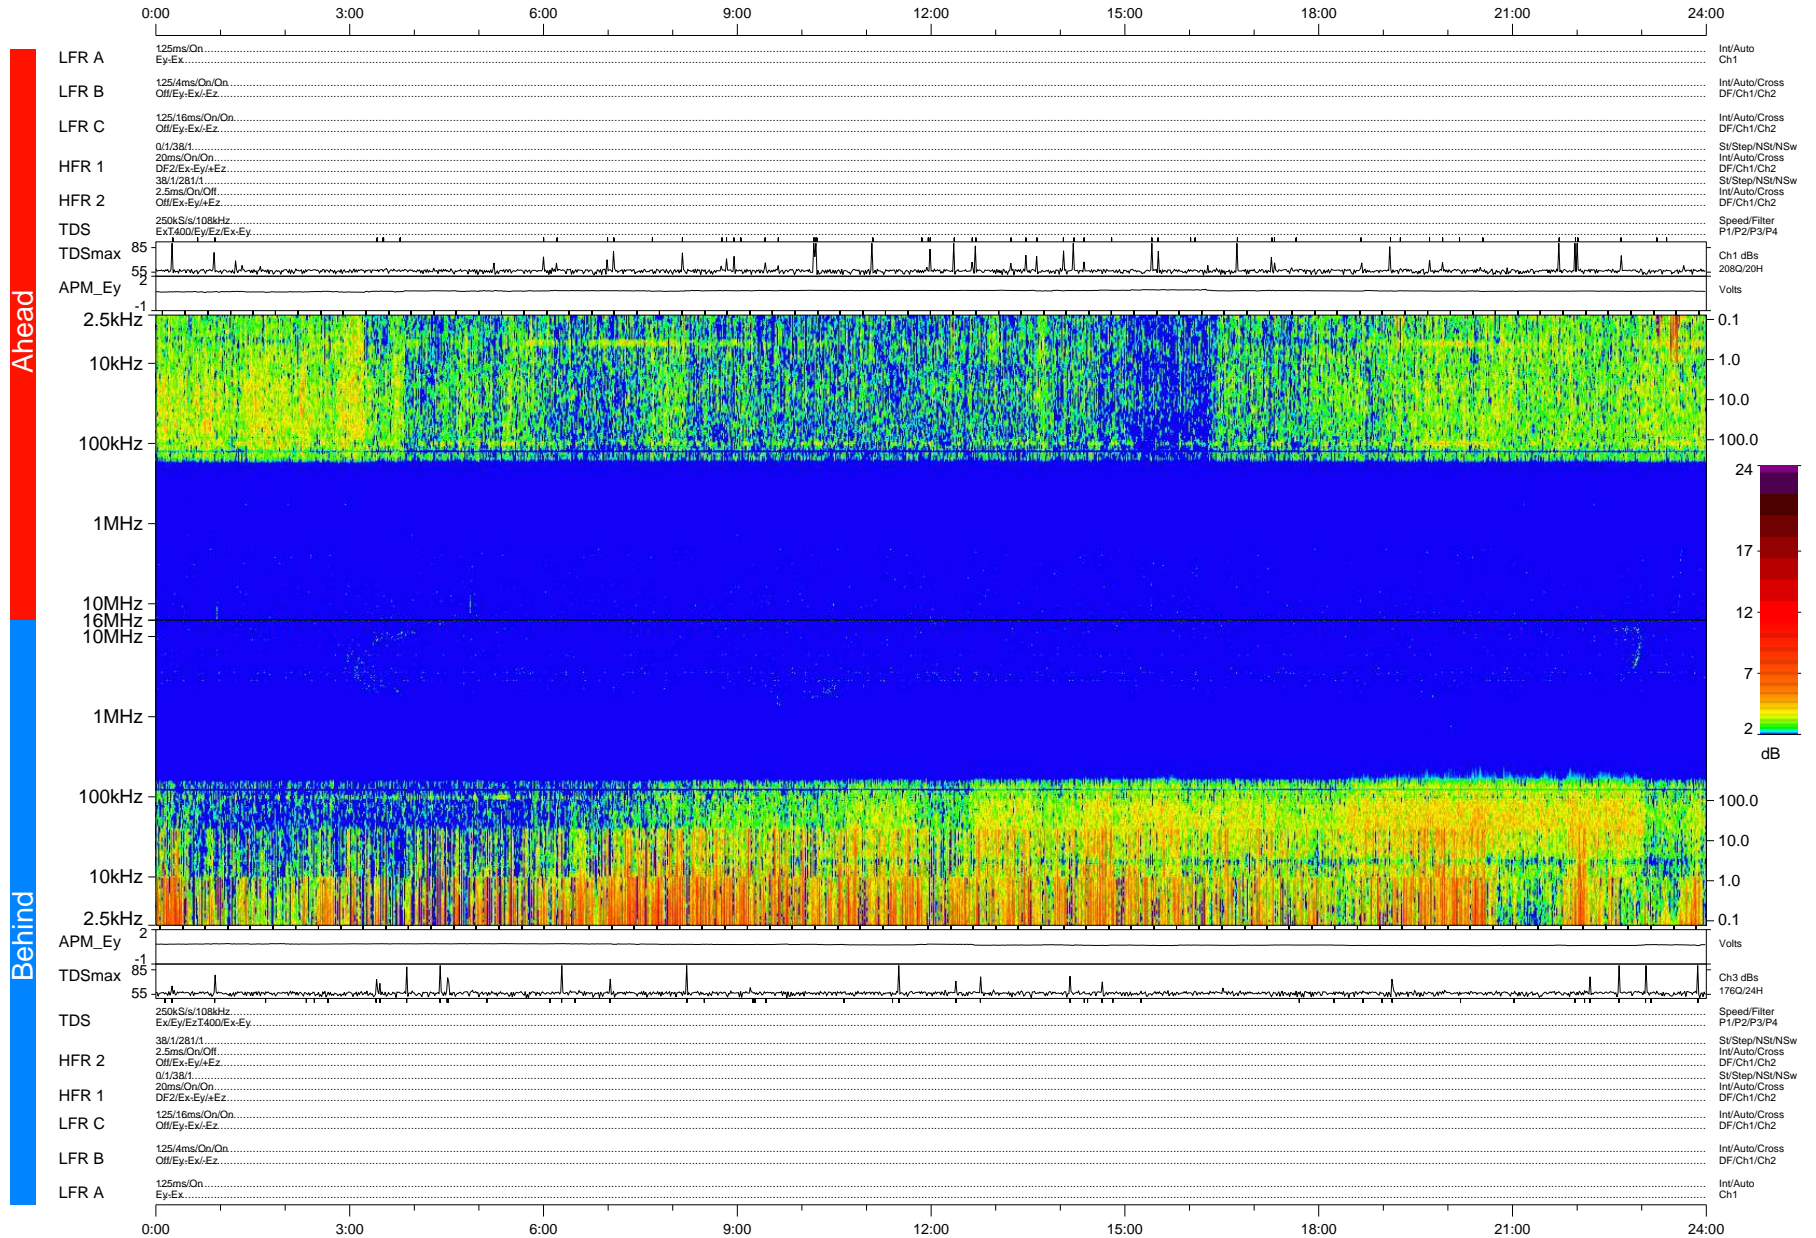

STEREO/WAVES Daily Summary - 12-Dec-2008 (DOY 347)

Ahead source file: swaves_ahead_2008_347_1_04.fin (Recovery: 100.0% HK, 96% Pkts)
 Ahead PSE Angle: 42.3°

DPU up 254.4d, V406d10

Behind PSE Angle: -44.4°
 Behind source file: swaves_behind_2008_347_1_04.fin (Recovery: 100.0% HK, 92% Pkts)

Time (UTC)

file: stereo_swaves_daily-summary_color-status_20081212_v04
 DPU up 254.1d, V406d11
 made by: space.umn.edu on macOS with IDL 8.8.2 on 2022-10-18 17:44:36, with Tlib V945 / dynspec V311