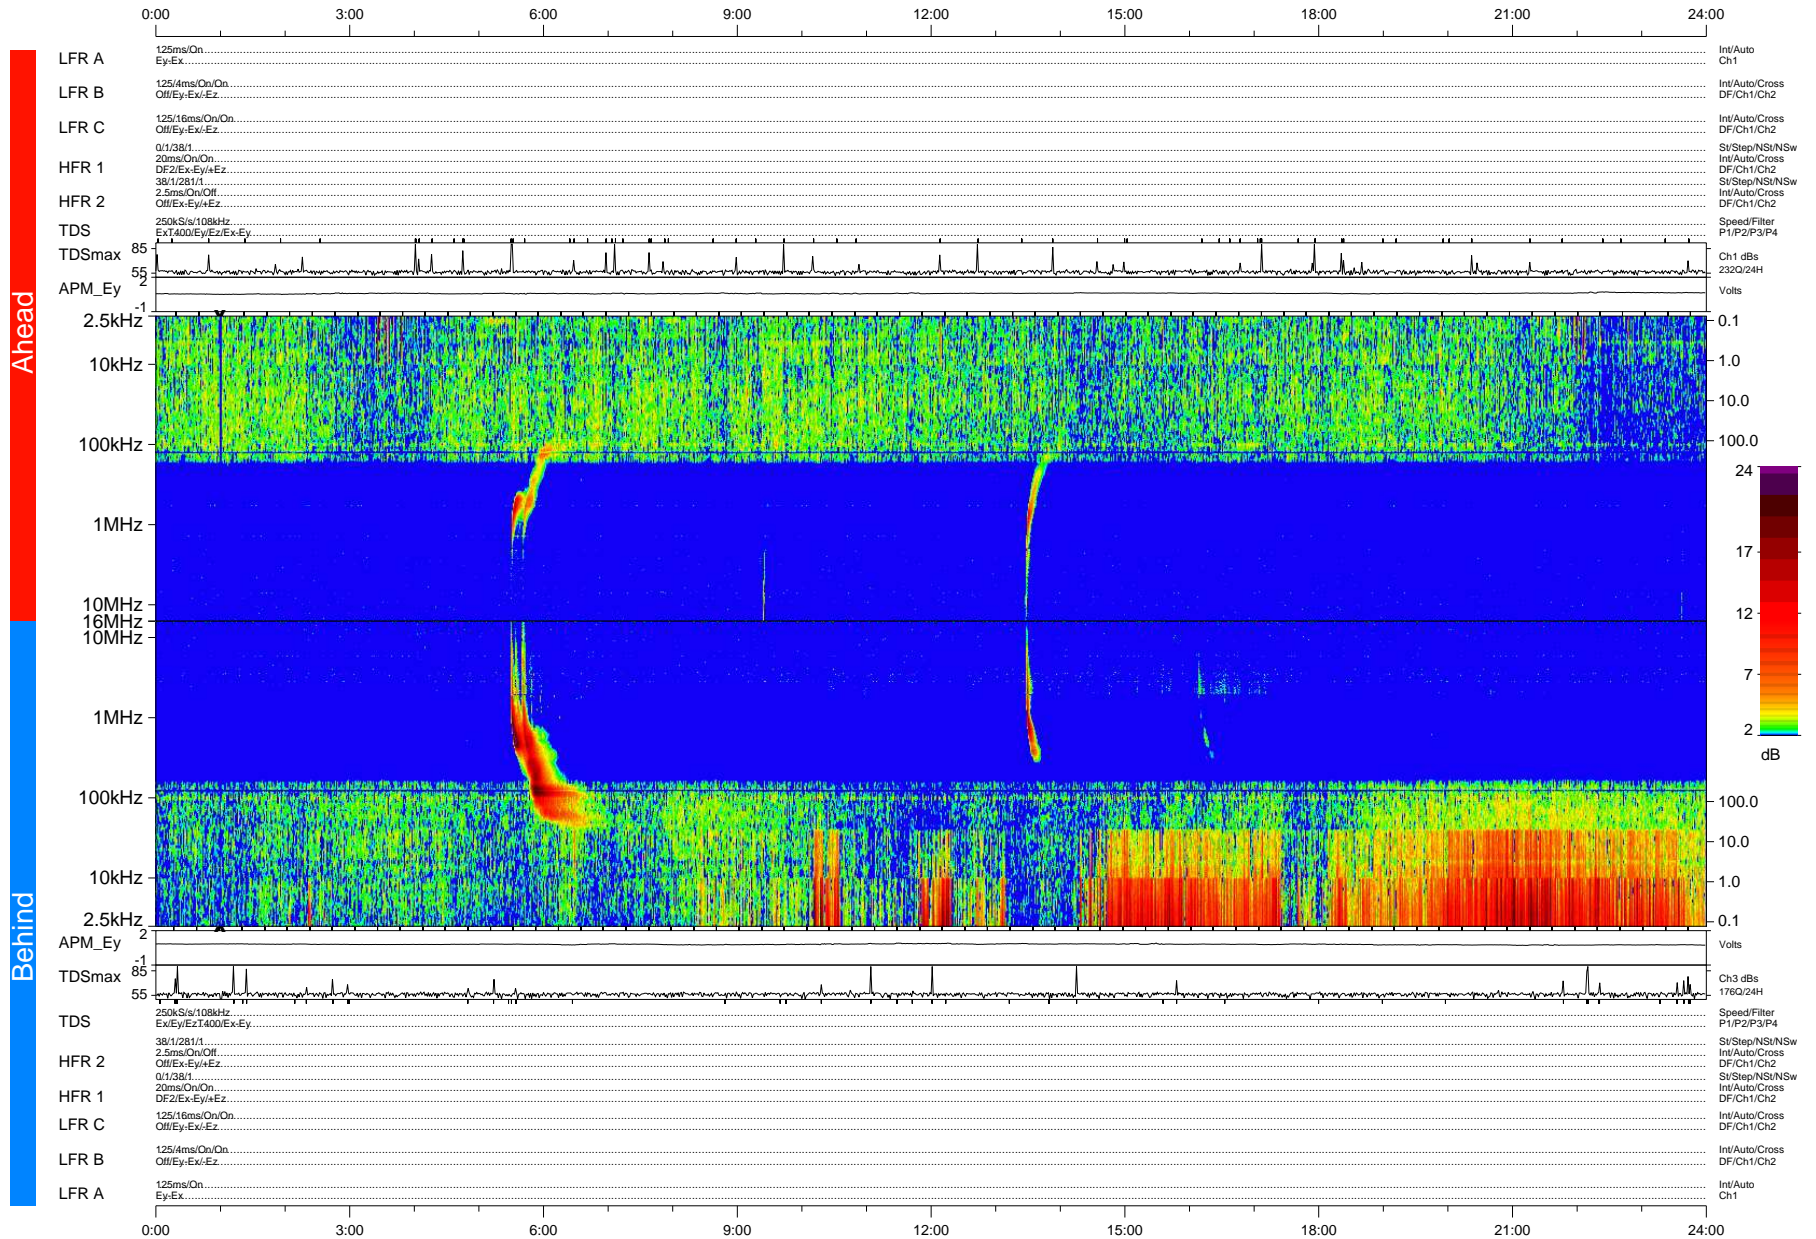

STEREO/WAVES Daily Summary - 11-Dec-2008 (DOY 346)

Ahead source file: swaves_ahead_2008_346_1_04.fin (Recovery: 100.0% HK, 100% Pkts)
Ahead PSE Angle: 42.3°

DPU up 253.4d, V406d10

Behind PSE Angle: -44.3°
Behind source file: swaves_behind_2008_346_1_04.fin (Recovery: 100.0% HK, 91% Pkts)

Time (UTC)