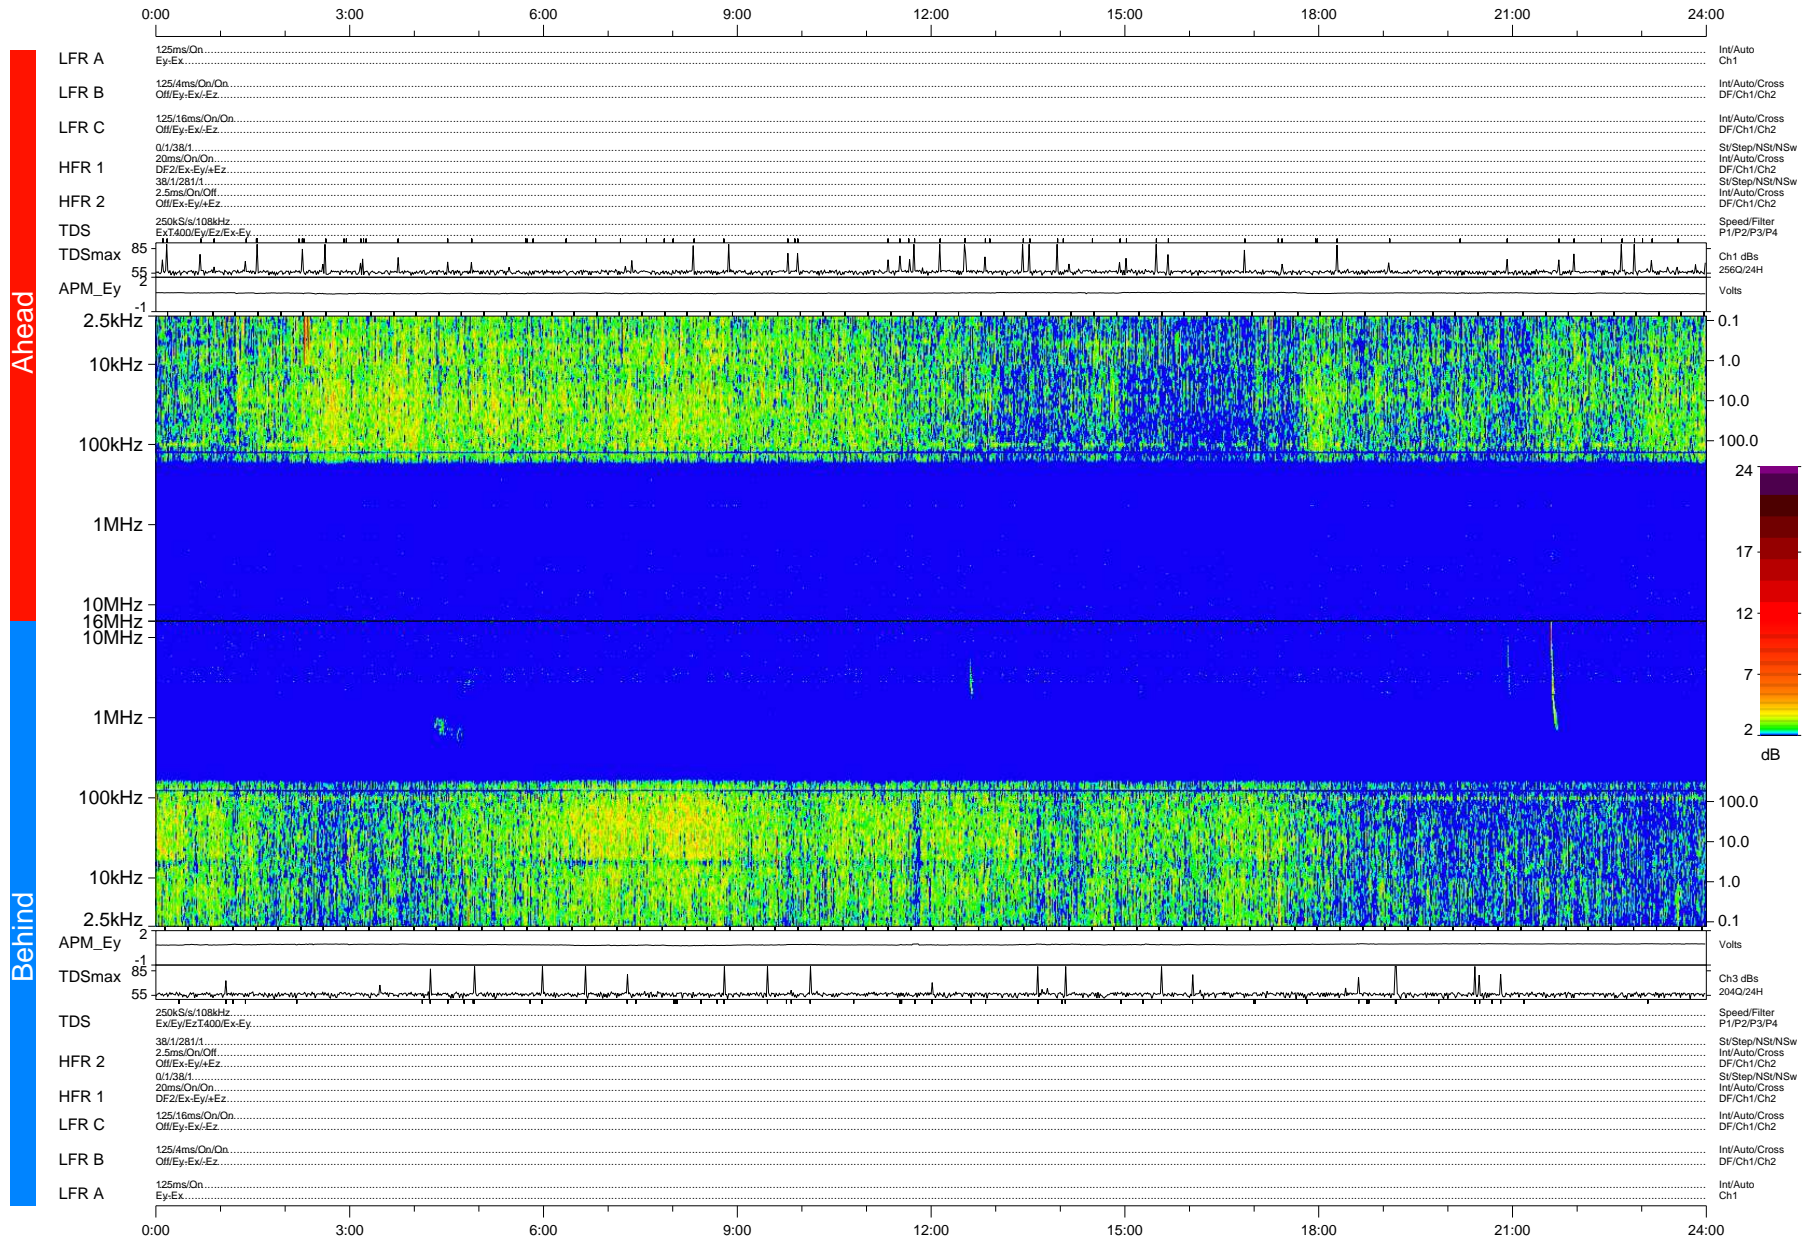

STEREO/WAVES Daily Summary - 10-Dec-2008 (DOY 345)

Ahead source file: swaves_ahead_2008_345_1_04.fin (Recovery: 100.0% HK, 103% Pkts)
Ahead PSE Angle: 42.2°

DPU up 252.4d, V406d10

Behind PSE Angle: -44.3°
Behind source file: swaves_behind_2008_345_1_04.fin (Recovery: 100.0% HK, 96% Pkts)

Time (UTC)