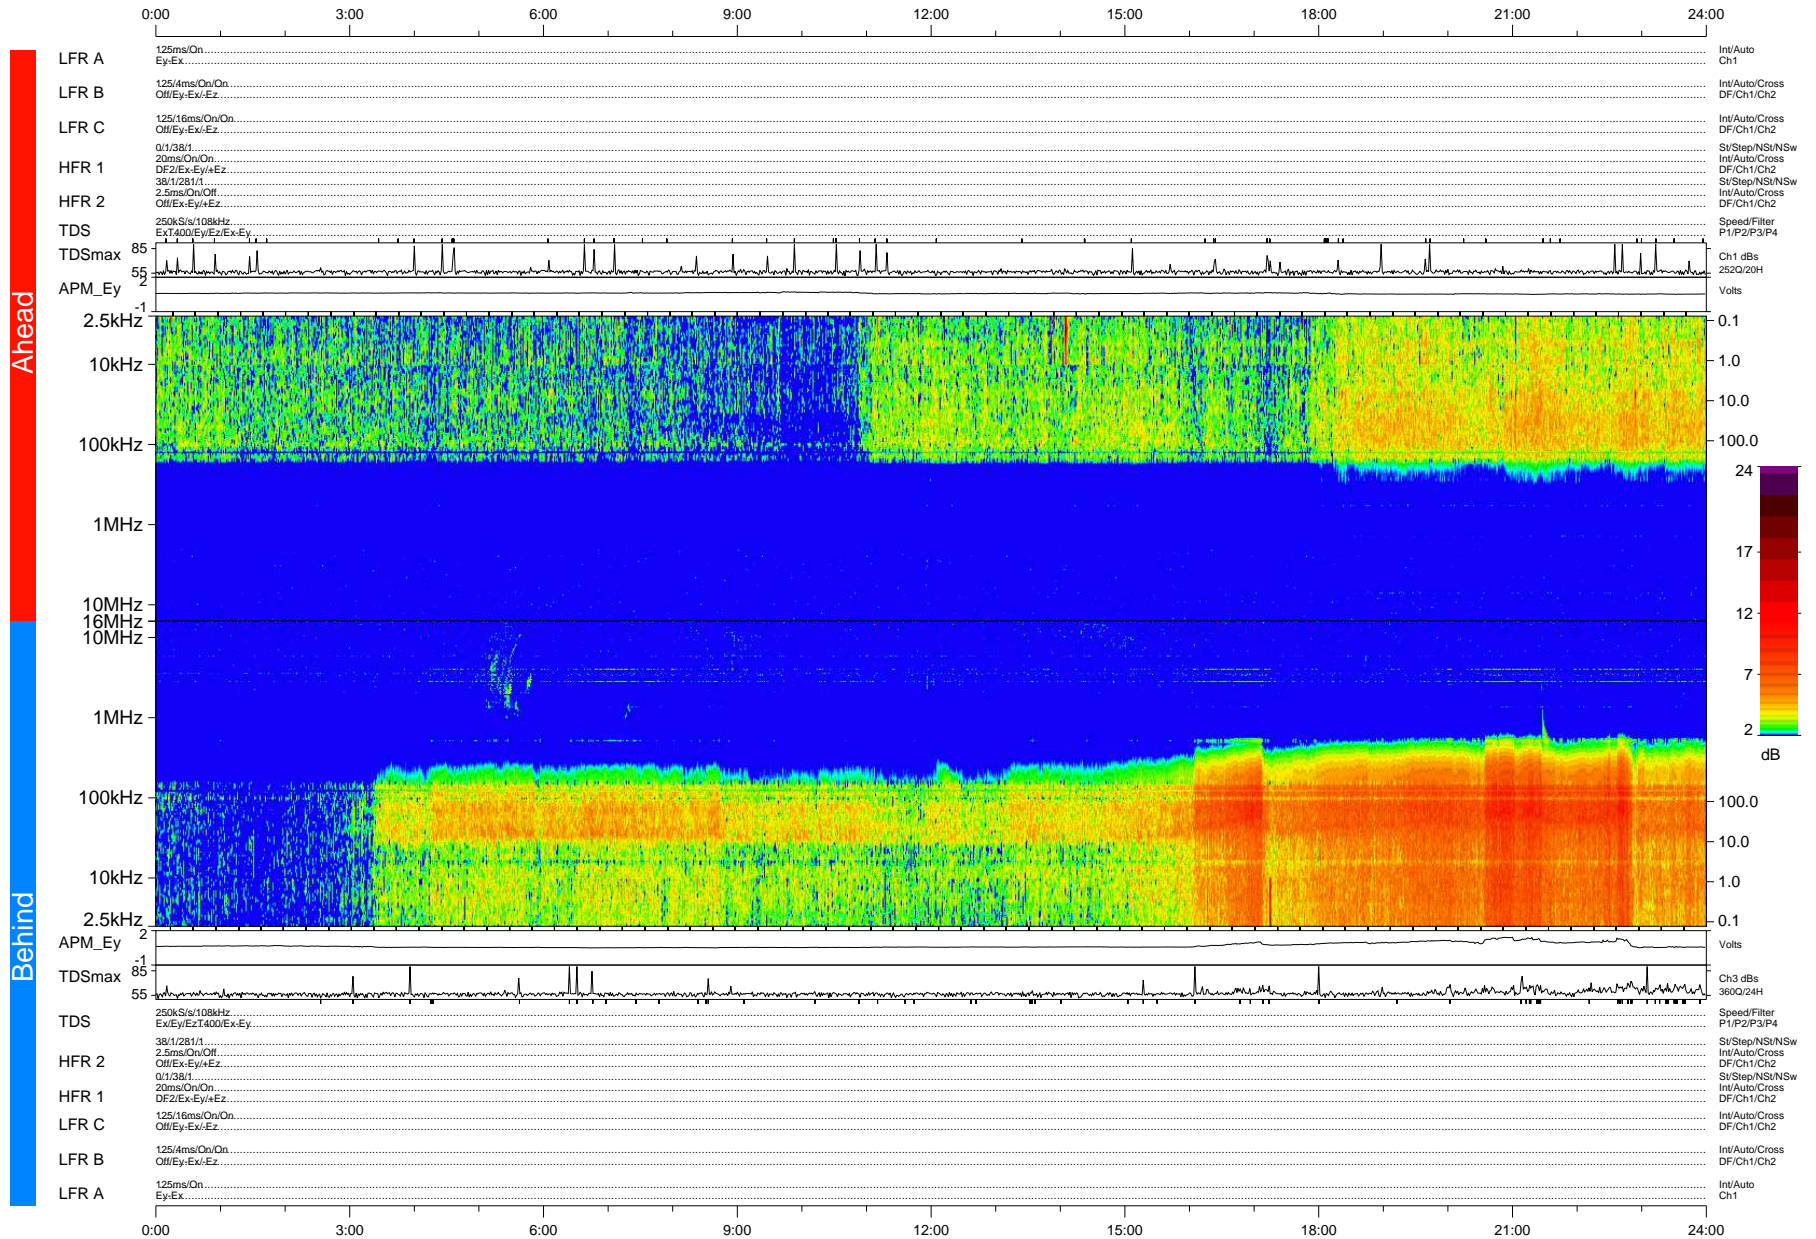

# STEREO/WAVES Daily Summary - 08-Dec-2008 (DOY 343)

Ahead source file: swaves\_ahead\_2008\_343\_1\_04.fin (Recovery: 100.1% HK, 102% Pkts)  
 Ahead PSE Angle: 42.2°

DPU up 250.4d, V406d10

Behind PSE Angle: -44.1°  
 Behind source file: swaves\_behind\_2008\_343\_1\_04.fin (Recovery: 100.0% HK, 118% Pkts)

Time (UTC)

file: stereo\_swaves\_daily-summary\_color-status\_20081208\_v04  
 made by: space.umn.edu on macOS with IDL 8.8.2 on 2022-10-18 17:33:00, with TMLib V945 / dynspec V311

DPU up 250.1d, V406d11