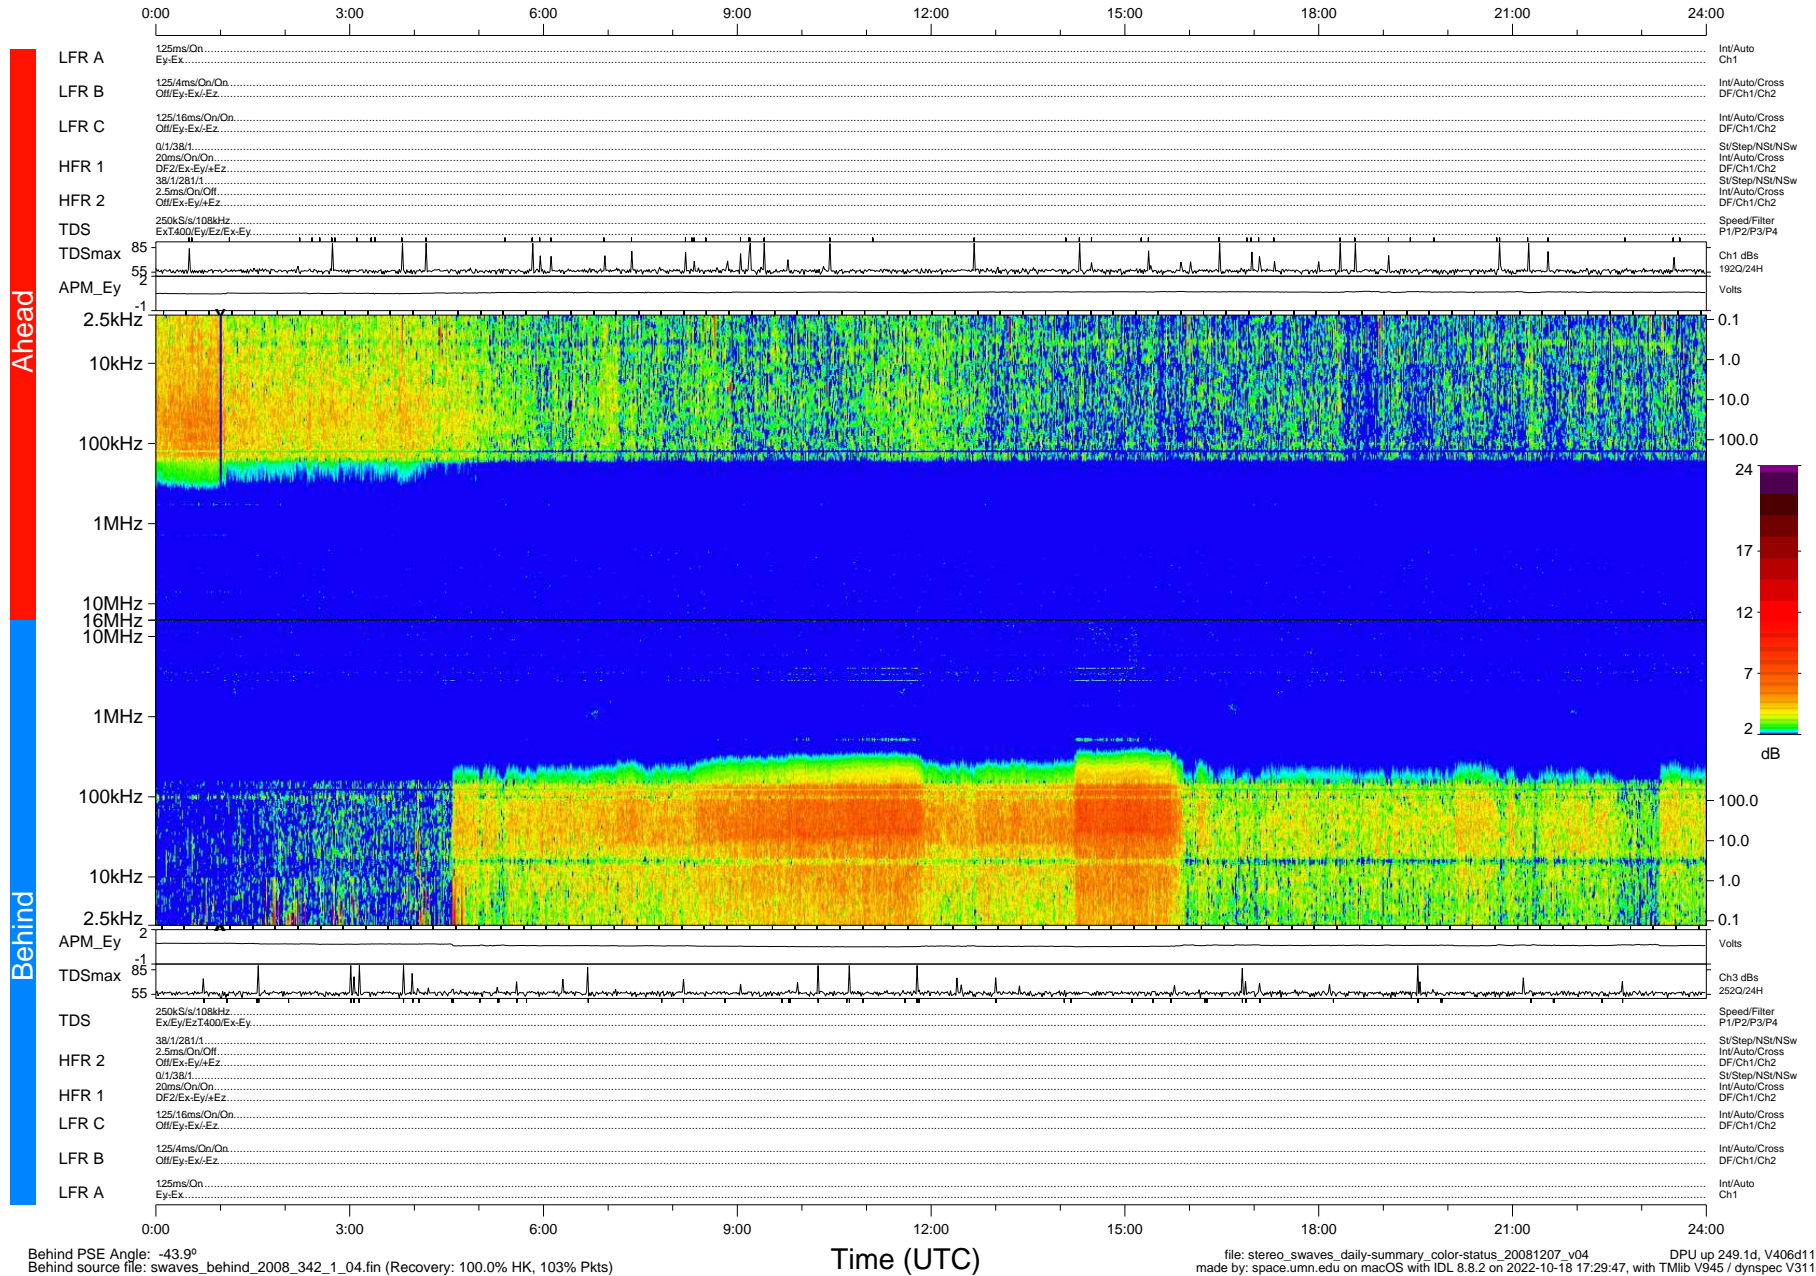

# STEREO/WAVES Daily Summary - 07-Dec-2008 (DOY 342)

Ahead source file: swaves\_ahead\_2008\_342\_1\_04.fin (Recovery: 100.0% HK, 94% Pkts)  
 Ahead PSE Angle: 42.2°

DPU up 249.4d, V406d10

Behind PSE Angle: -43.9°  
 Behind source file: swaves\_behind\_2008\_342\_1\_04.fin (Recovery: 100.0% HK, 103% Pkts)