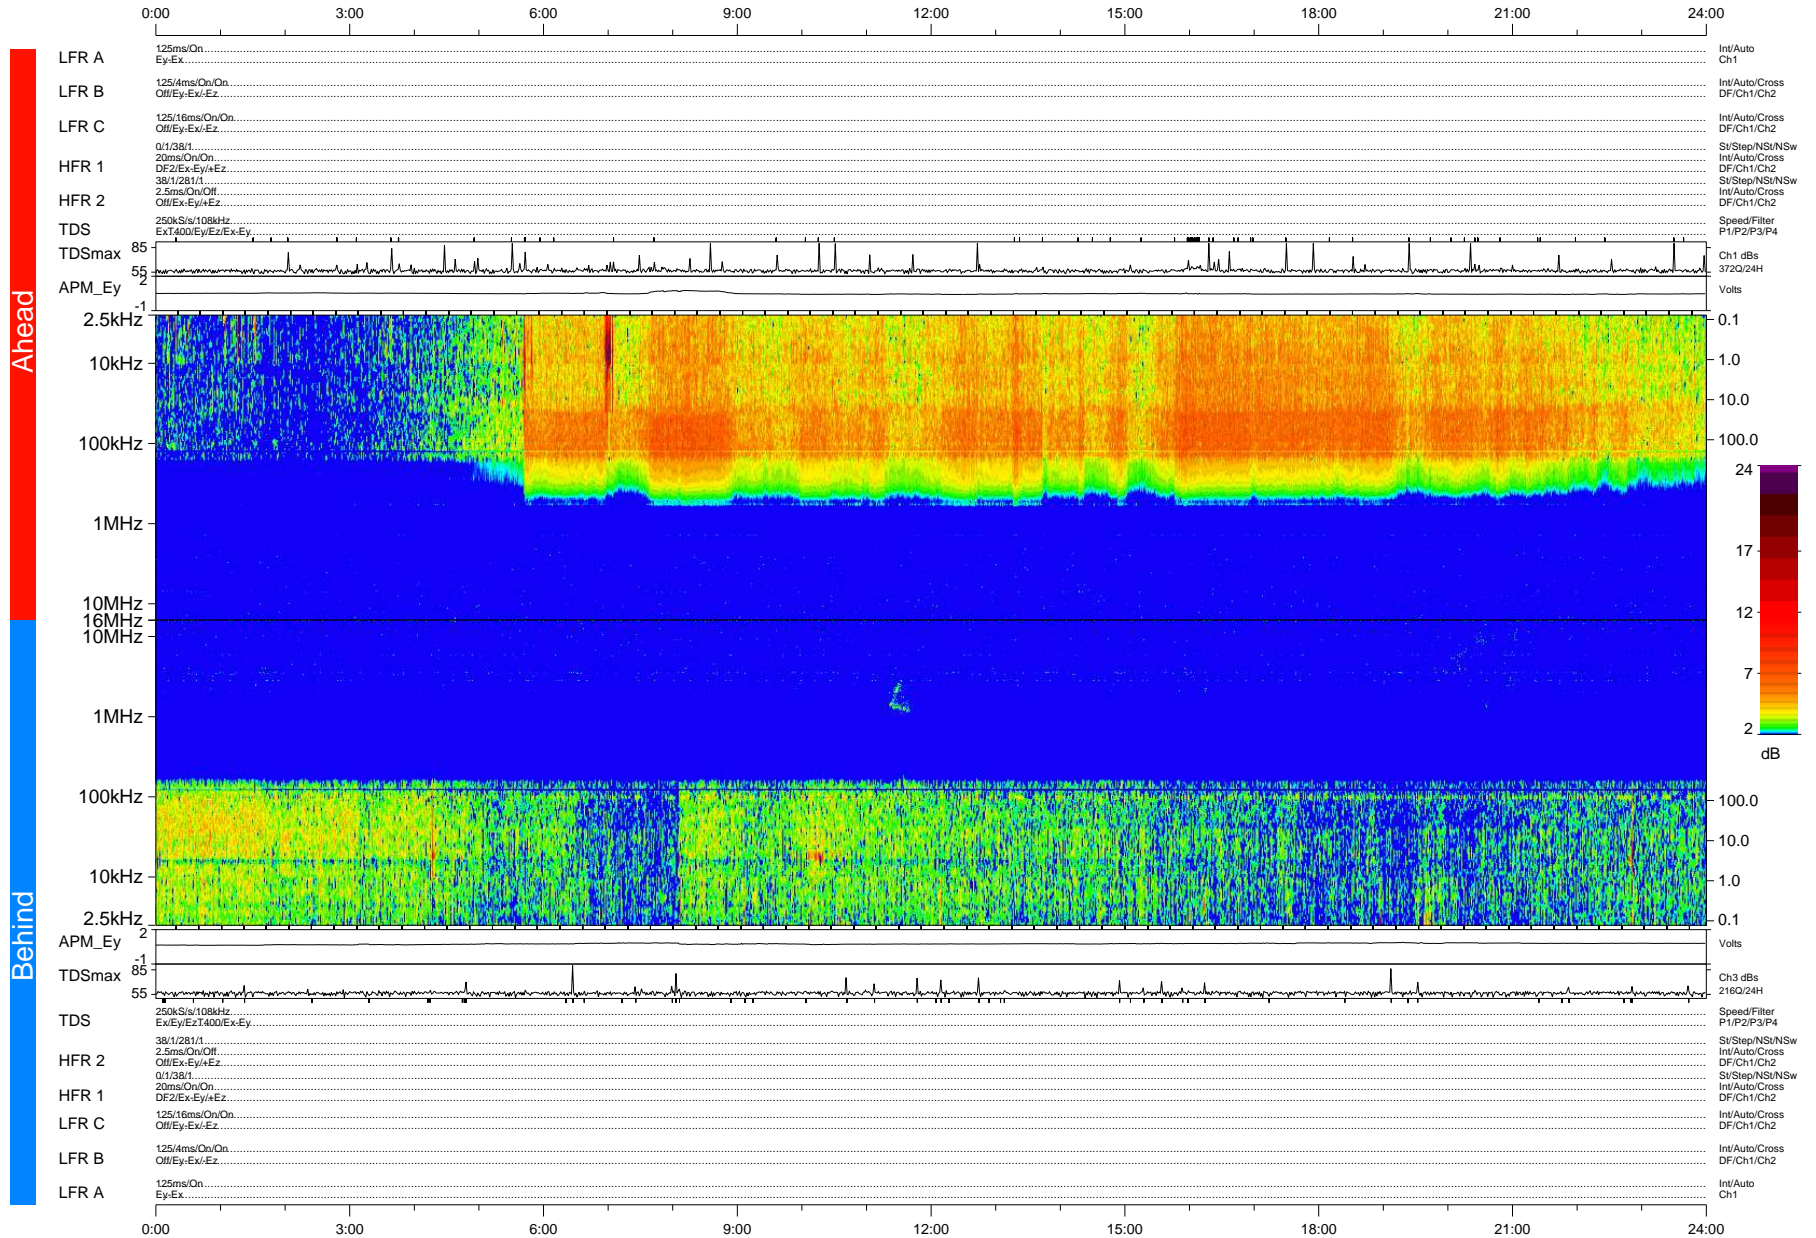

# STEREO/WAVES Daily Summary - 06-Dec-2008 (DOY 341)

Ahead source file: swaves\_ahead\_2008\_341\_1\_04.fin (Recovery: 100.0% HK, 120% Pkts)  
 Ahead PSE Angle: 42.2°

DPU up 248.4d, V406d10

Behind PSE Angle: -43.9°  
 Behind source file: swaves\_behind\_2008\_341\_1\_04.fin (Recovery: 100.0% HK, 97% Pkts)

Time (UTC)

file: stereo\_swaves\_daily-summary\_color-status\_20081206\_v04  
 DPU up 248.1d, V406d11  
 made by: space.umn.edu on macOS with IDL 8.8.2 on 2022-10-18 17:26:54, with TMLib V945 / dynspec V311