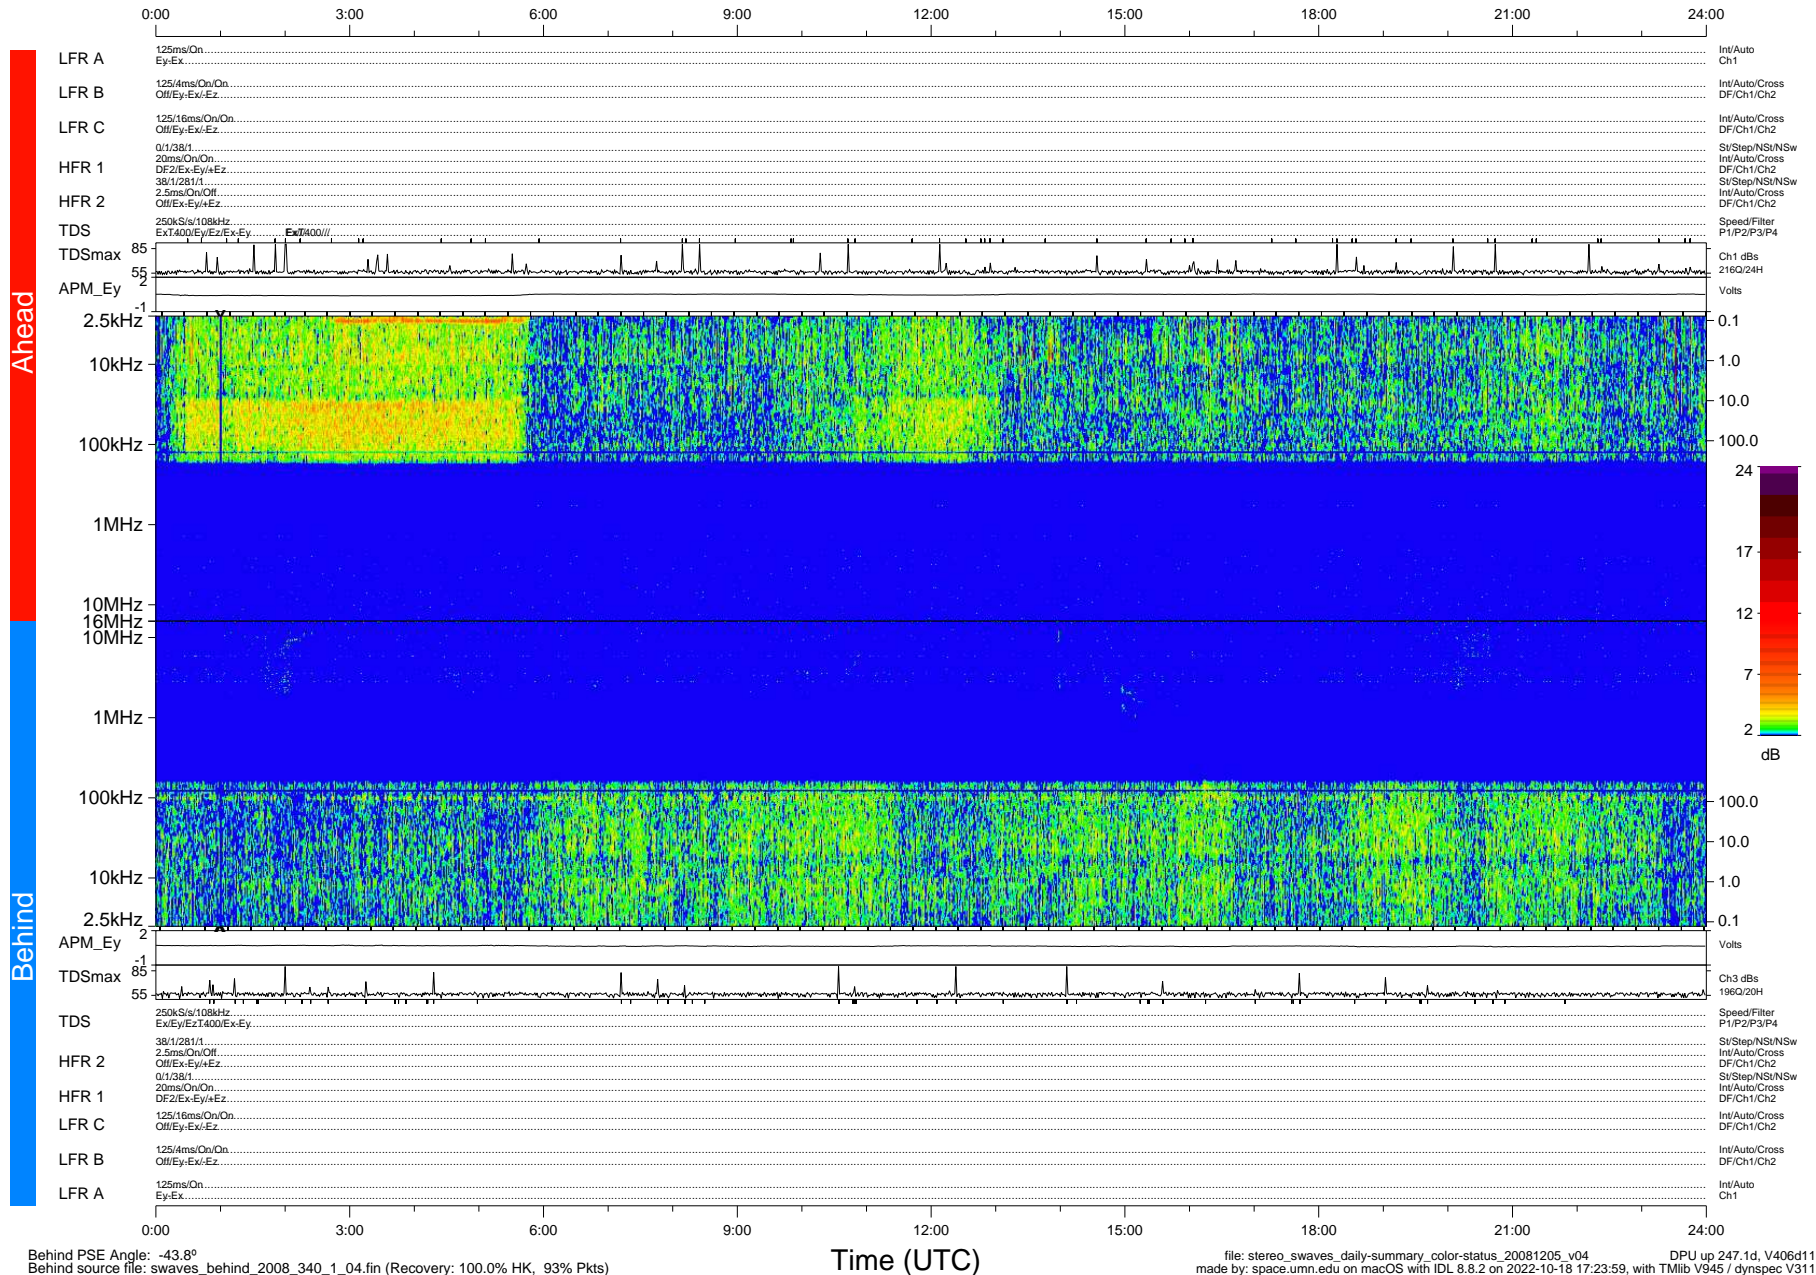

STEREO/WAVES Daily Summary - 05-Dec-2008 (DOY 340)

Ahead source file: swaves_ahead_2008_340_1_04.fin (Recovery: 100.0% HK, 97% Pkts)
Ahead PSE Angle: 42.2°

DPU up 247.4d, V406d10

Behind PSE Angle: -43.8°
Behind source file: swaves_behind_2008_340_1_04.fin (Recovery: 100.0% HK, 93% Pkts)

Time (UTC)