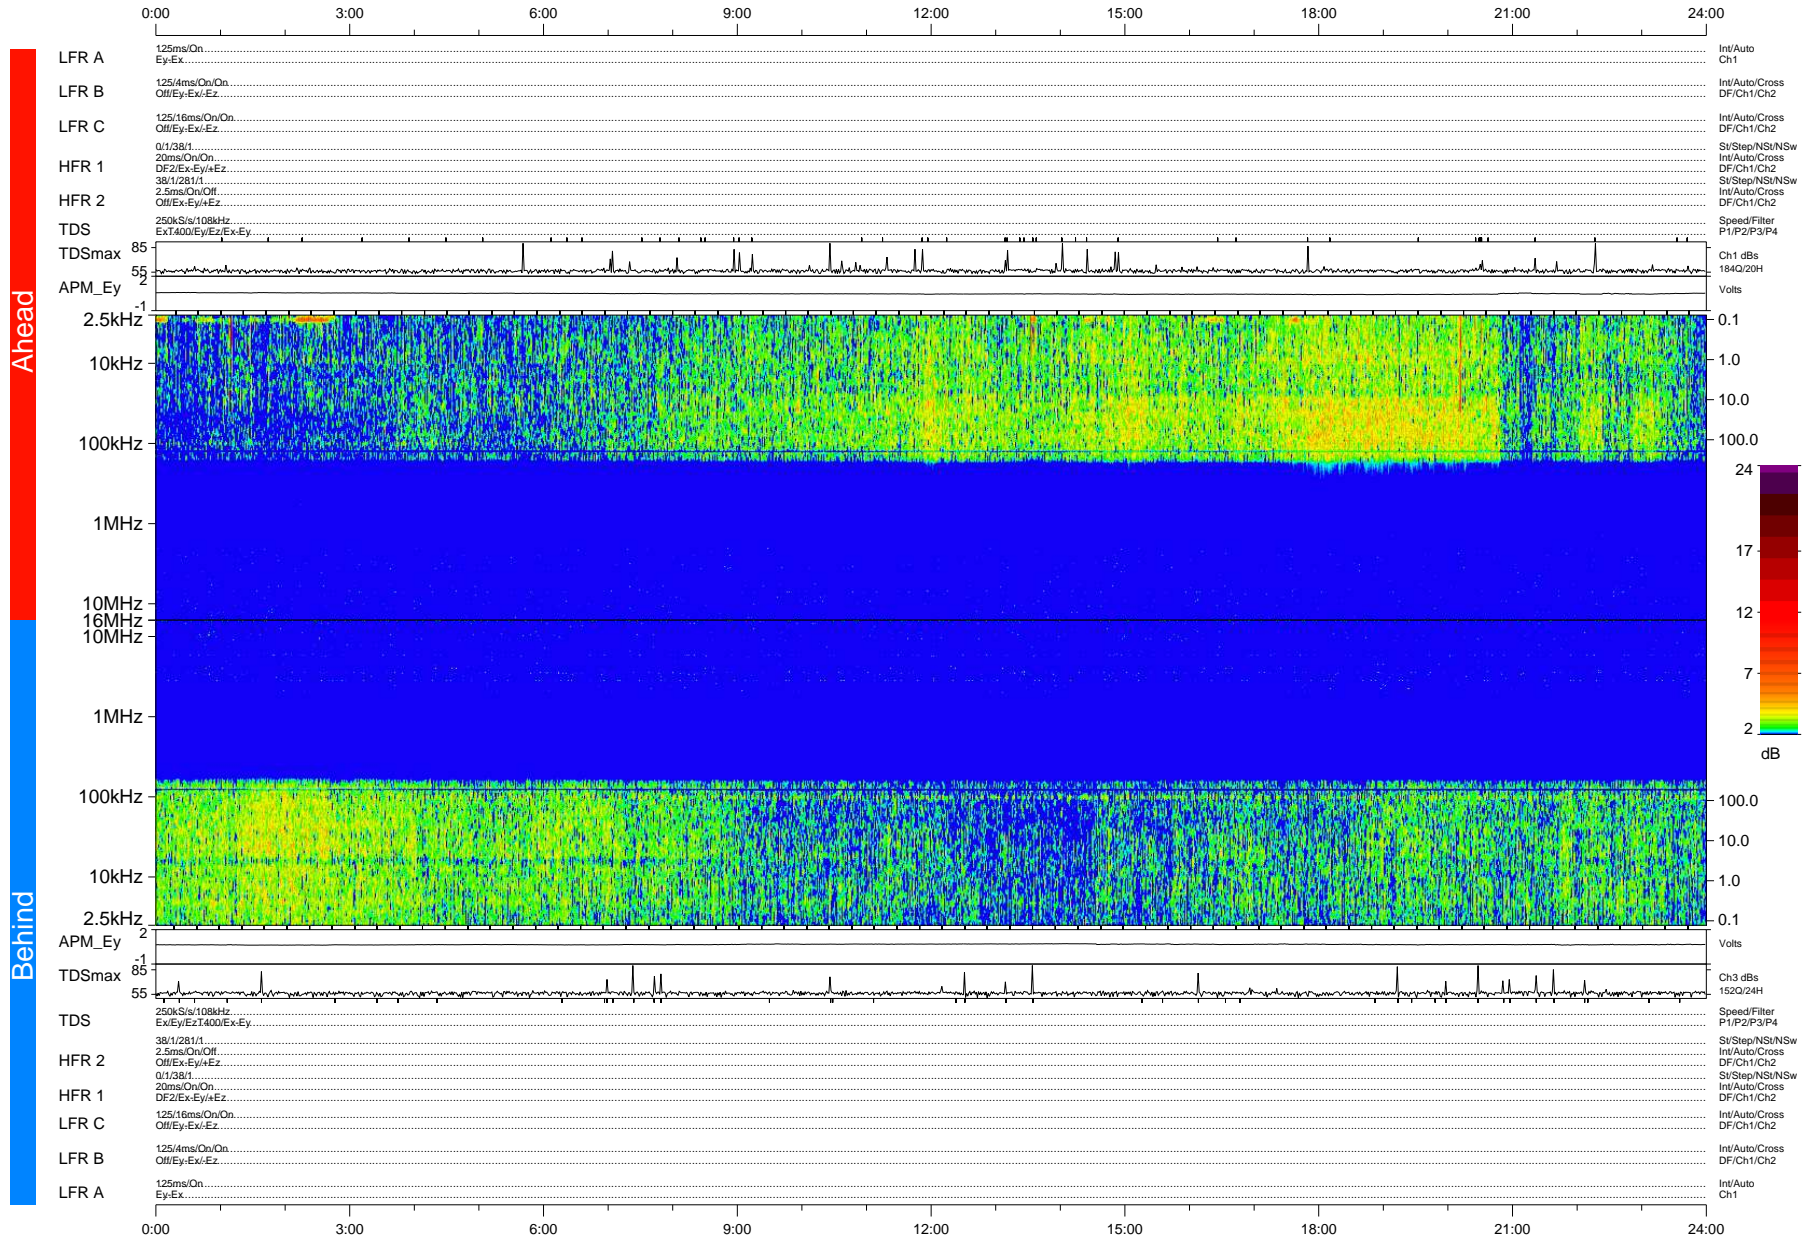

STEREO/WAVES Daily Summary - 04-Dec-2008 (DOY 339)

Ahead source file: swaves_ahead_2008_339_1_04.fin (Recovery: 100.0% HK, 92% Pkts)
Ahead PSE Angle: 42.1°

DPU up 246.4d, V406d10

Behind PSE Angle: -43.7°
Behind source file: swaves_behind_2008_339_1_04.fin (Recovery: 100.0% HK, 88% Pkts)

Time (UTC)