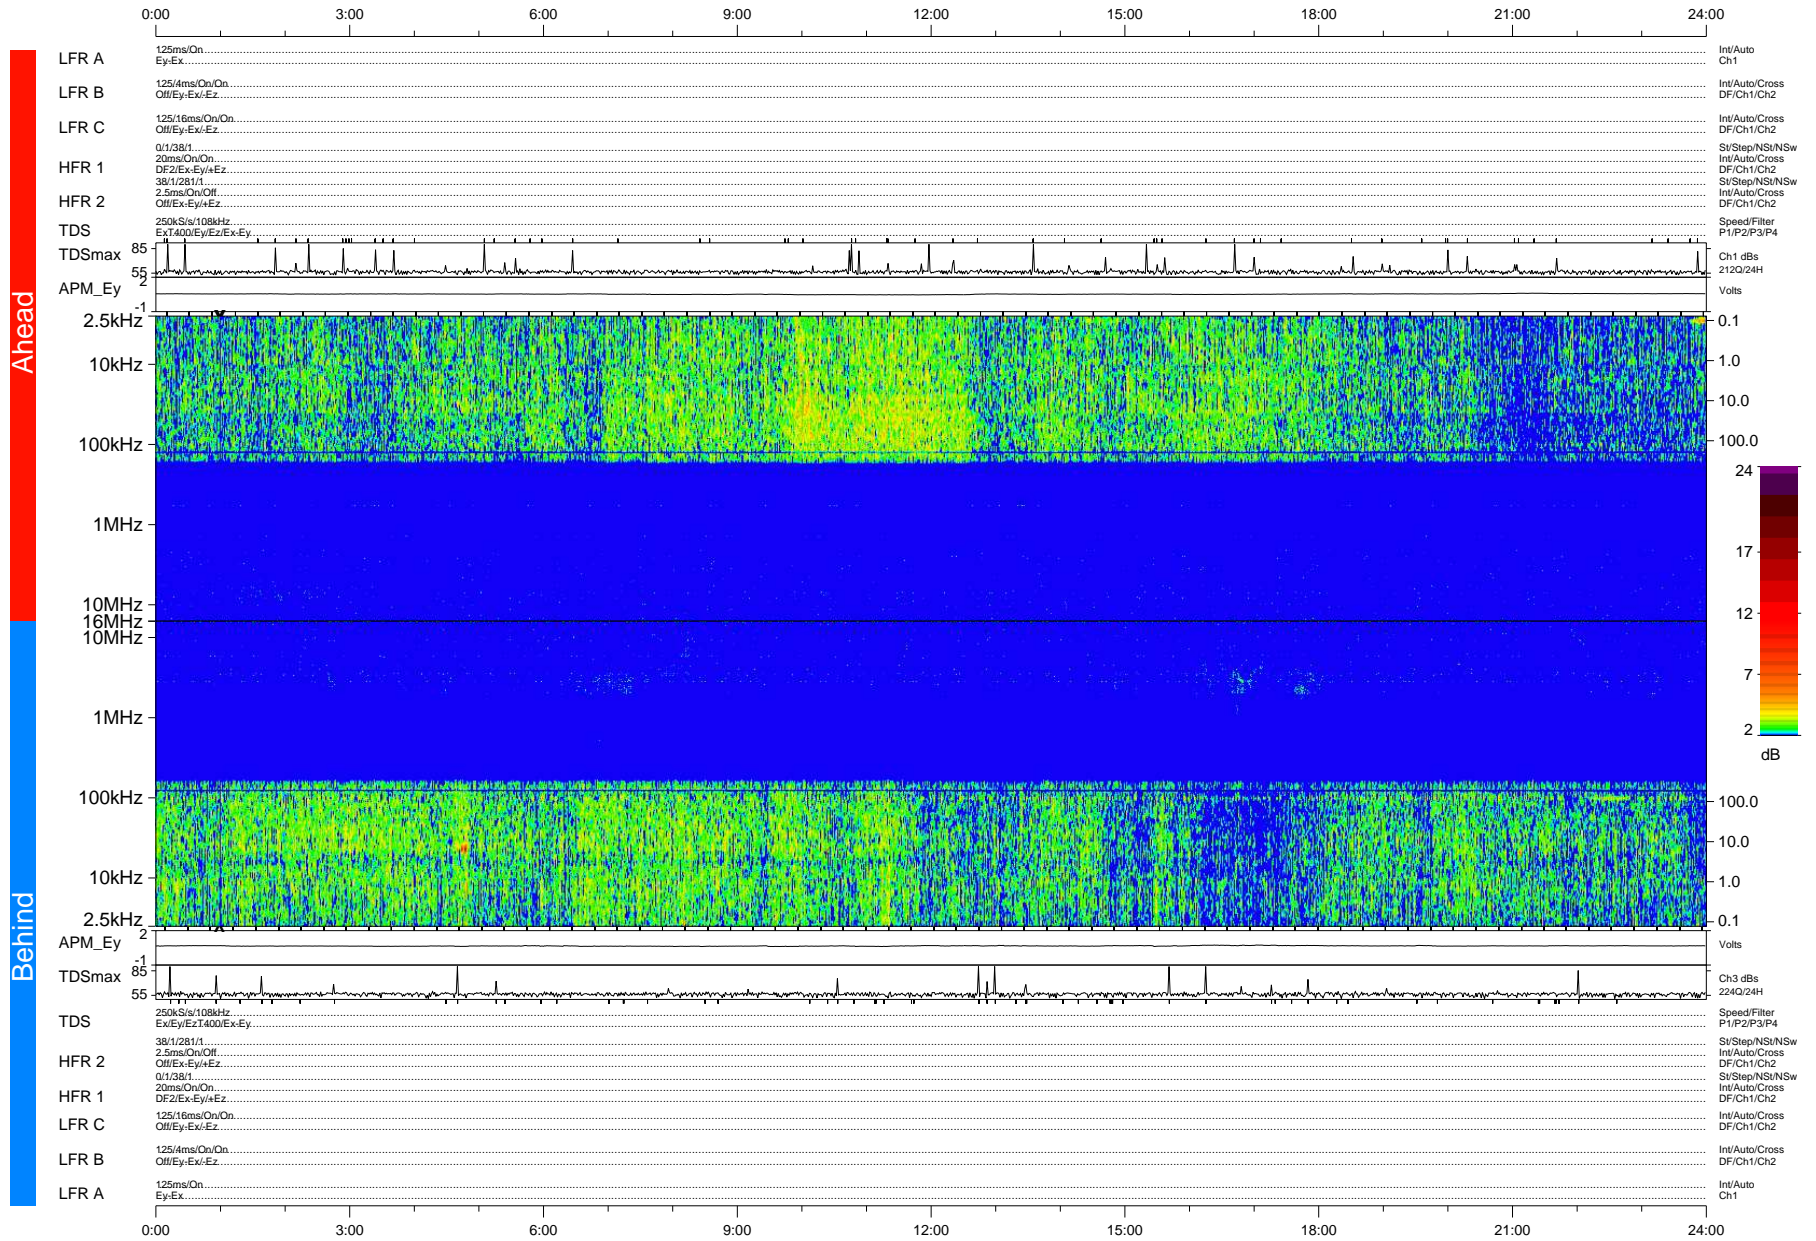

STEREO/WAVES Daily Summary - 03-Dec-2008 (DOY 338)

Ahead source file: swaves_ahead_2008_338_1_04.fin (Recovery: 100.0% HK, 97% Pkts)
Ahead PSE Angle: 42.1°

DPU up 245.4d, V406d10

Behind PSE Angle: -43.6°
Behind source file: swaves_behind_2008_338_1_04.fin (Recovery: 100.0% HK, 99% Pkts)

Time (UTC)