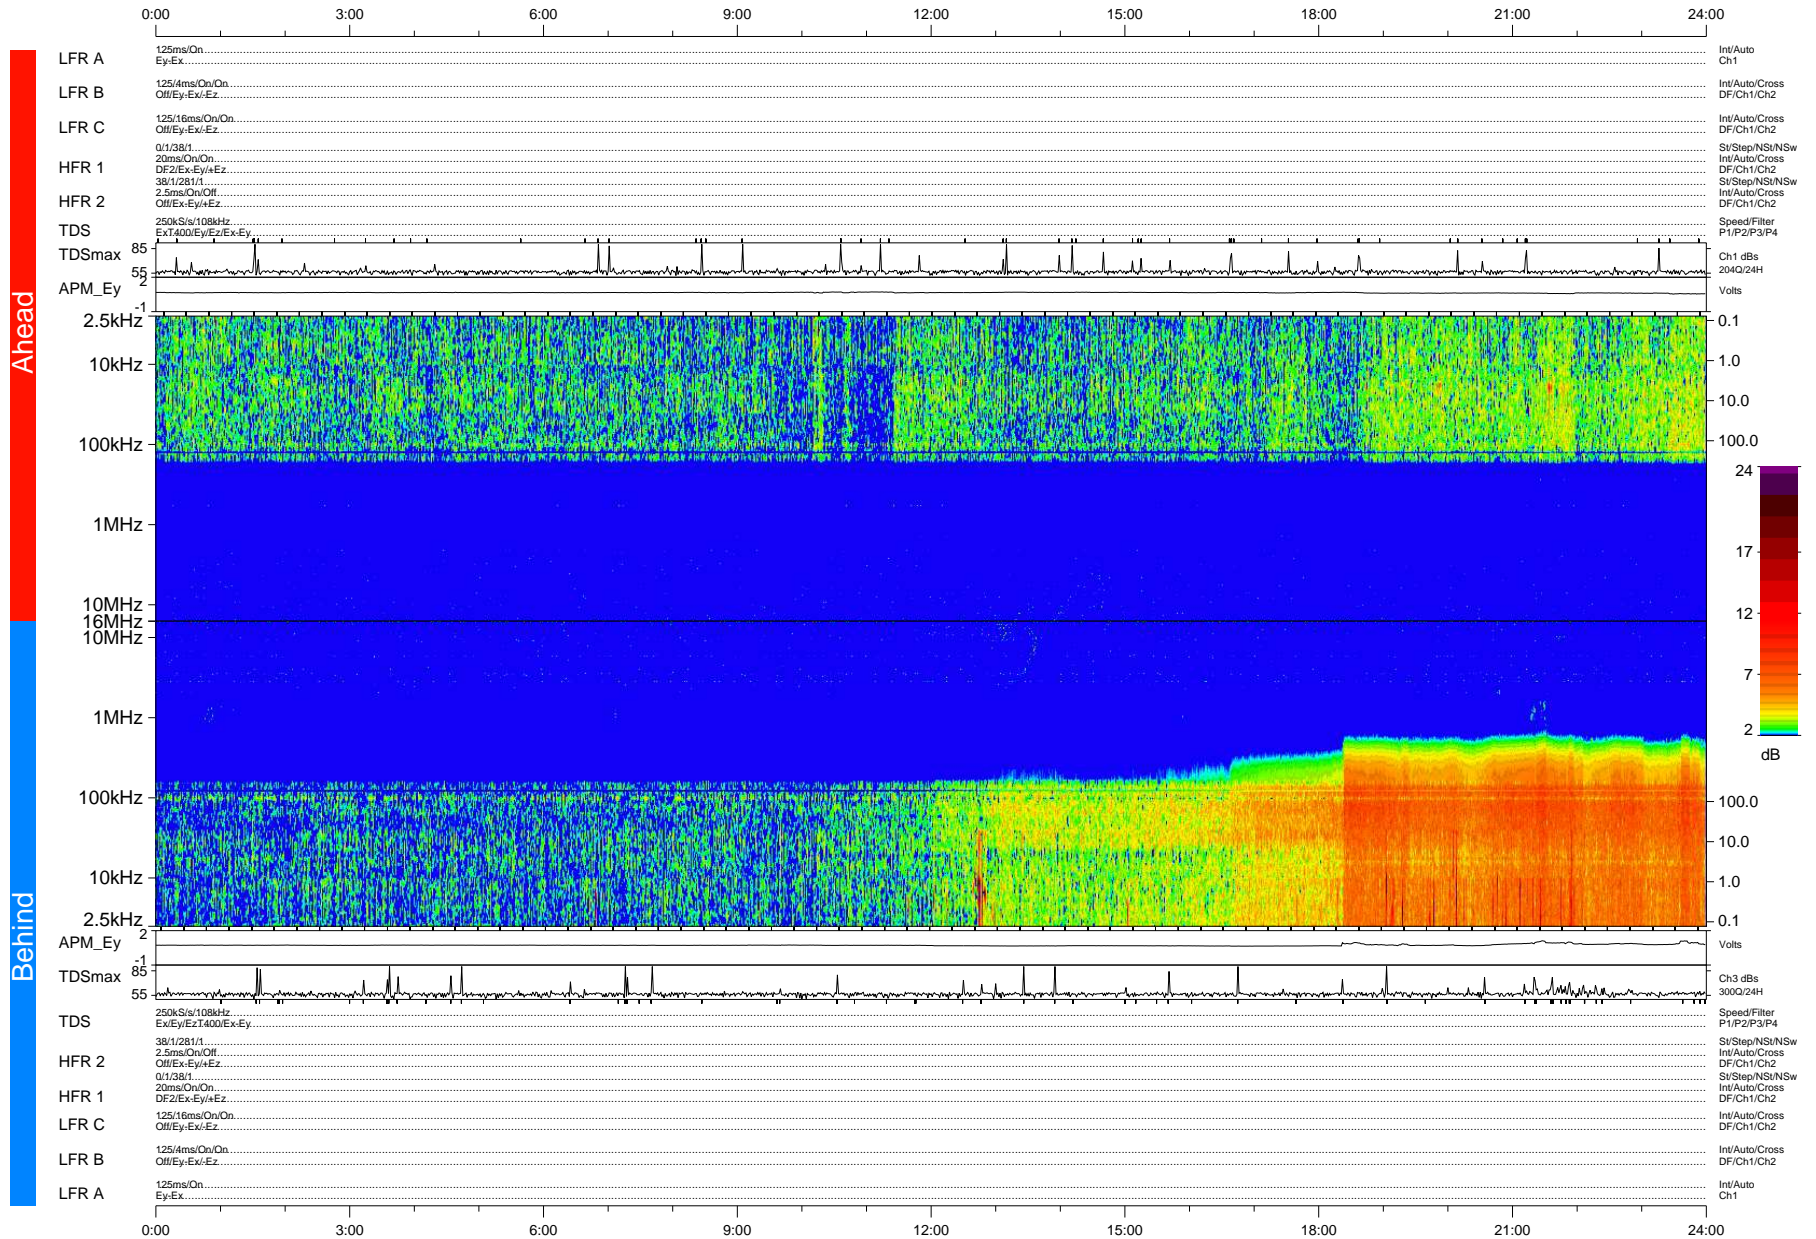

STEREO/WAVES Daily Summary - 30-Nov-2008 (DOY 335)

Ahead source file: swaves_ahead_2008_335_1_04.fin (Recovery: 100.0% HK, 96% Pkts)
 Ahead PSE Angle: 42.1°

DPU up 242.4d, V406d10

Behind PSE Angle: -43.3°
 Behind source file: swaves_behind_2008_335_1_04.fin (Recovery: 100.1% HK, 110% Pkts)

Time (UTC)

file: stereo_swaves_daily-summary_color-status_20081130_v04
 made by: space.umn.edu on macOS with IDL 8.8.2 on 2022-10-18 17:09:33, with TMLib V945 / dynspec V311

DPU up 242.1d, V406d11