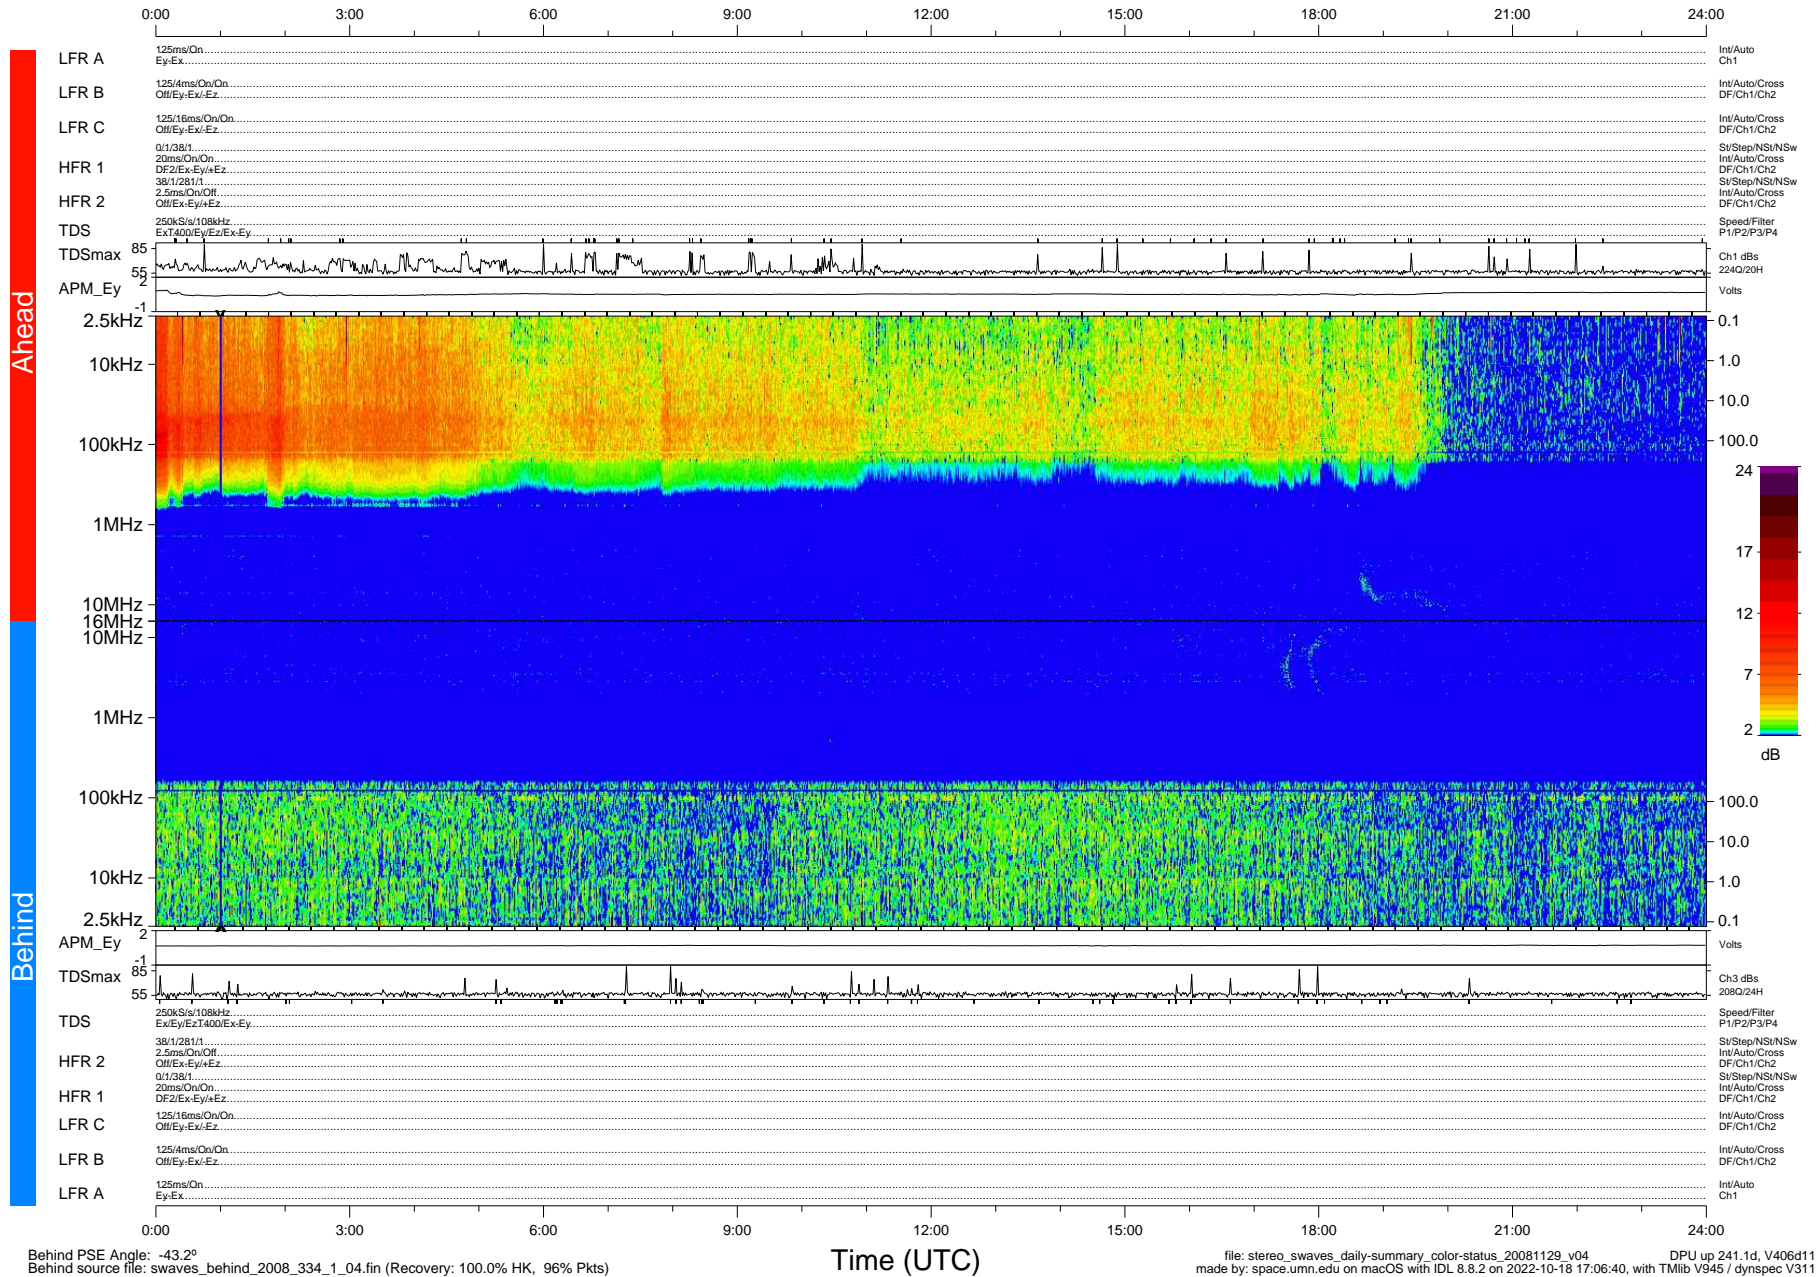

STEREO/WAVES Daily Summary - 29-Nov-2008 (DOY 334)

Ahead source file: swaves_ahead_2008_334_1_04.fin (Recovery: 100.0% HK, 98% Pkts)
Ahead PSE Angle: 42.1°

DPU up 241.4d, V406d10

Behind PSE Angle: -43.2°
Behind source file: swaves_behind_2008_334_1_04.fin (Recovery: 100.0% HK, 96% Pkts)

Time (UTC)