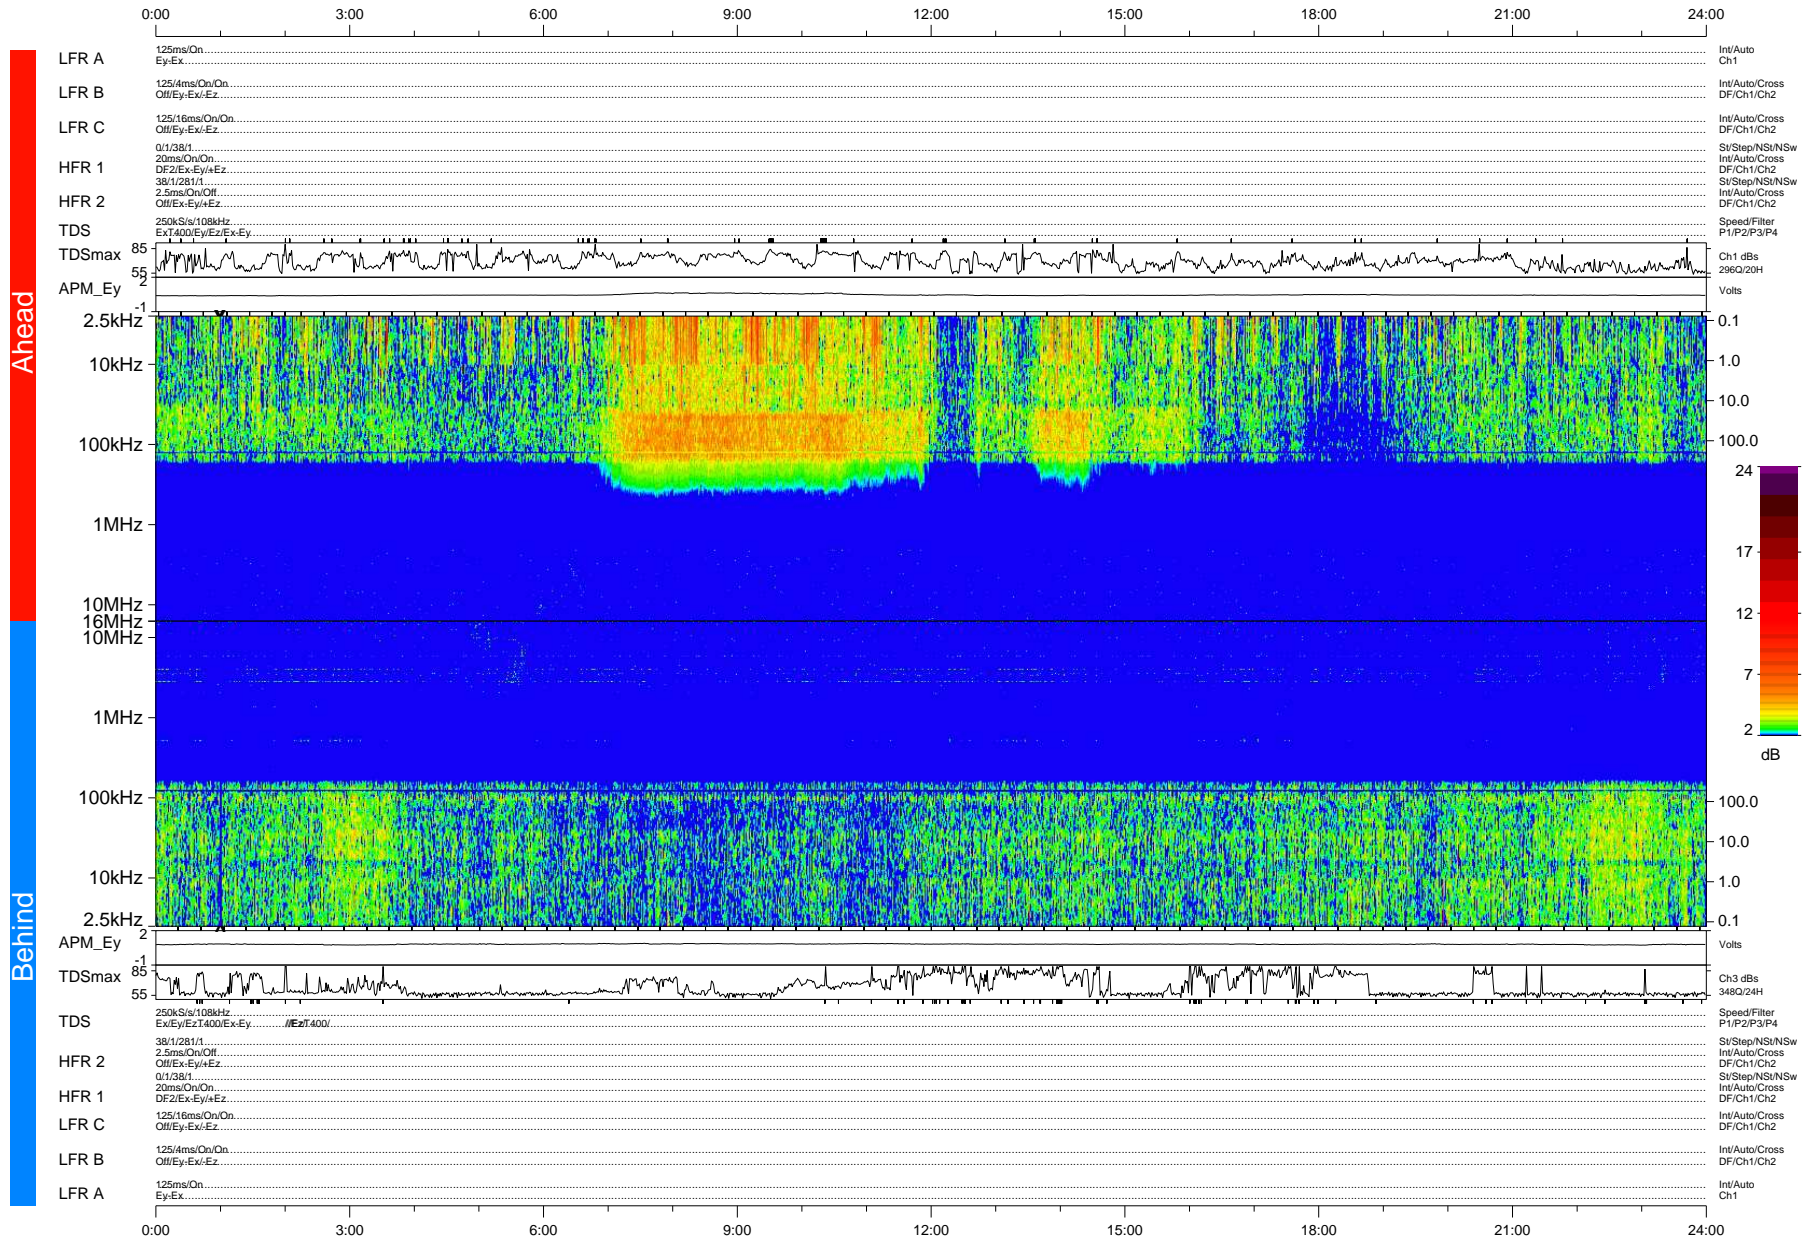

STEREO/WAVES Daily Summary - 25-Nov-2008 (DOY 330)

Ahead source file: swaves_ahead_2008_330_1_04.fin (Recovery: 100.0% HK, 108% Pkts)
Ahead PSE Angle: 41.9°

DPU up 237.4d, V406d10

Behind PSE Angle: -42.8°
Behind source file: swaves_behind_2008_330_1_04.fin (Recovery: 100.0% HK, 116% Pkts)

Time (UTC)