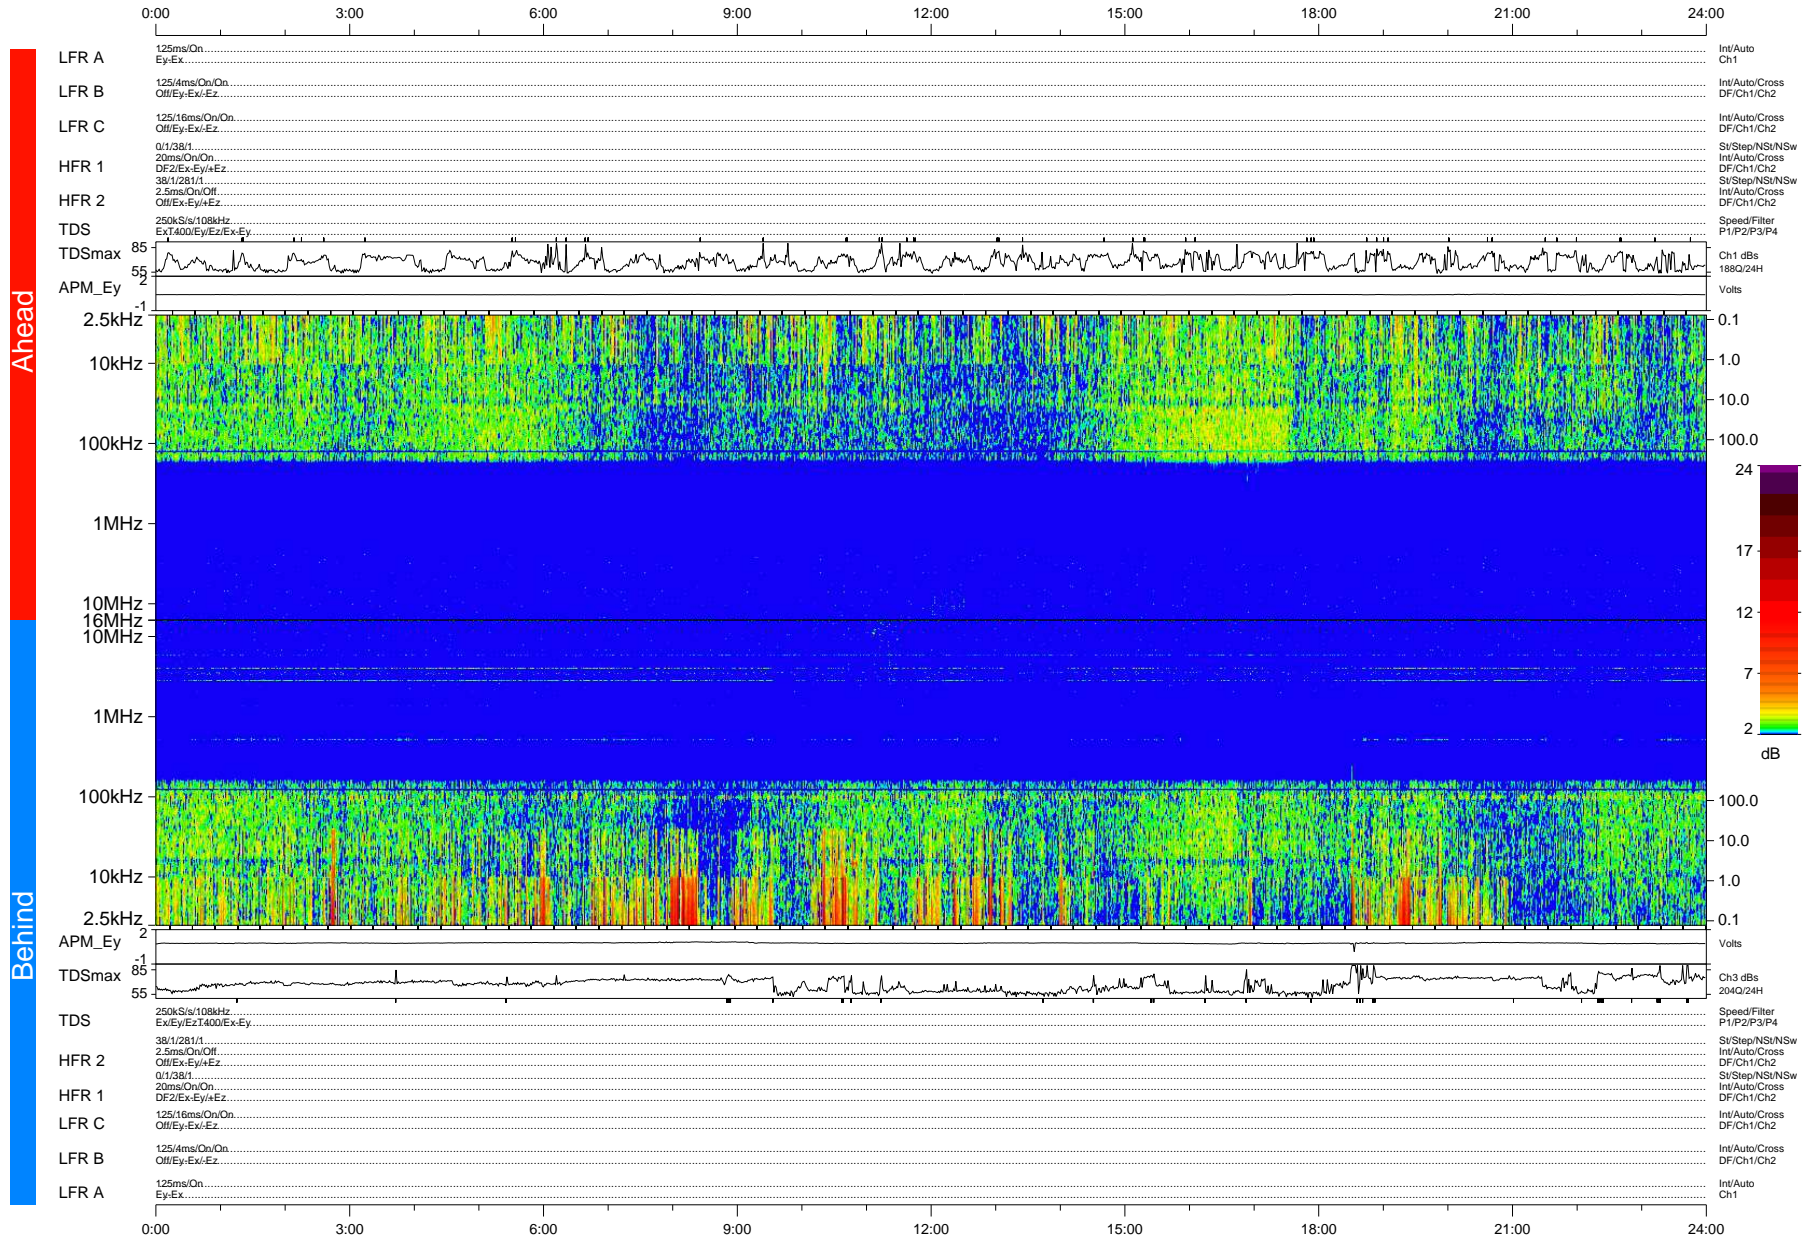

STEREO/WAVES Daily Summary - 24-Nov-2008 (DOY 329)

Ahead source file: swaves_ahead_2008_329_1_04.fin (Recovery: 100.0% HK, 93% Pkts)
Ahead PSE Angle: 41.9°

DPU up 236.4d, V406d10

Behind PSE Angle: -42.8°
Behind source file: swaves_behind_2008_329_1_04.fin (Recovery: 100.0% HK, 96% Pkts)

Time (UTC)