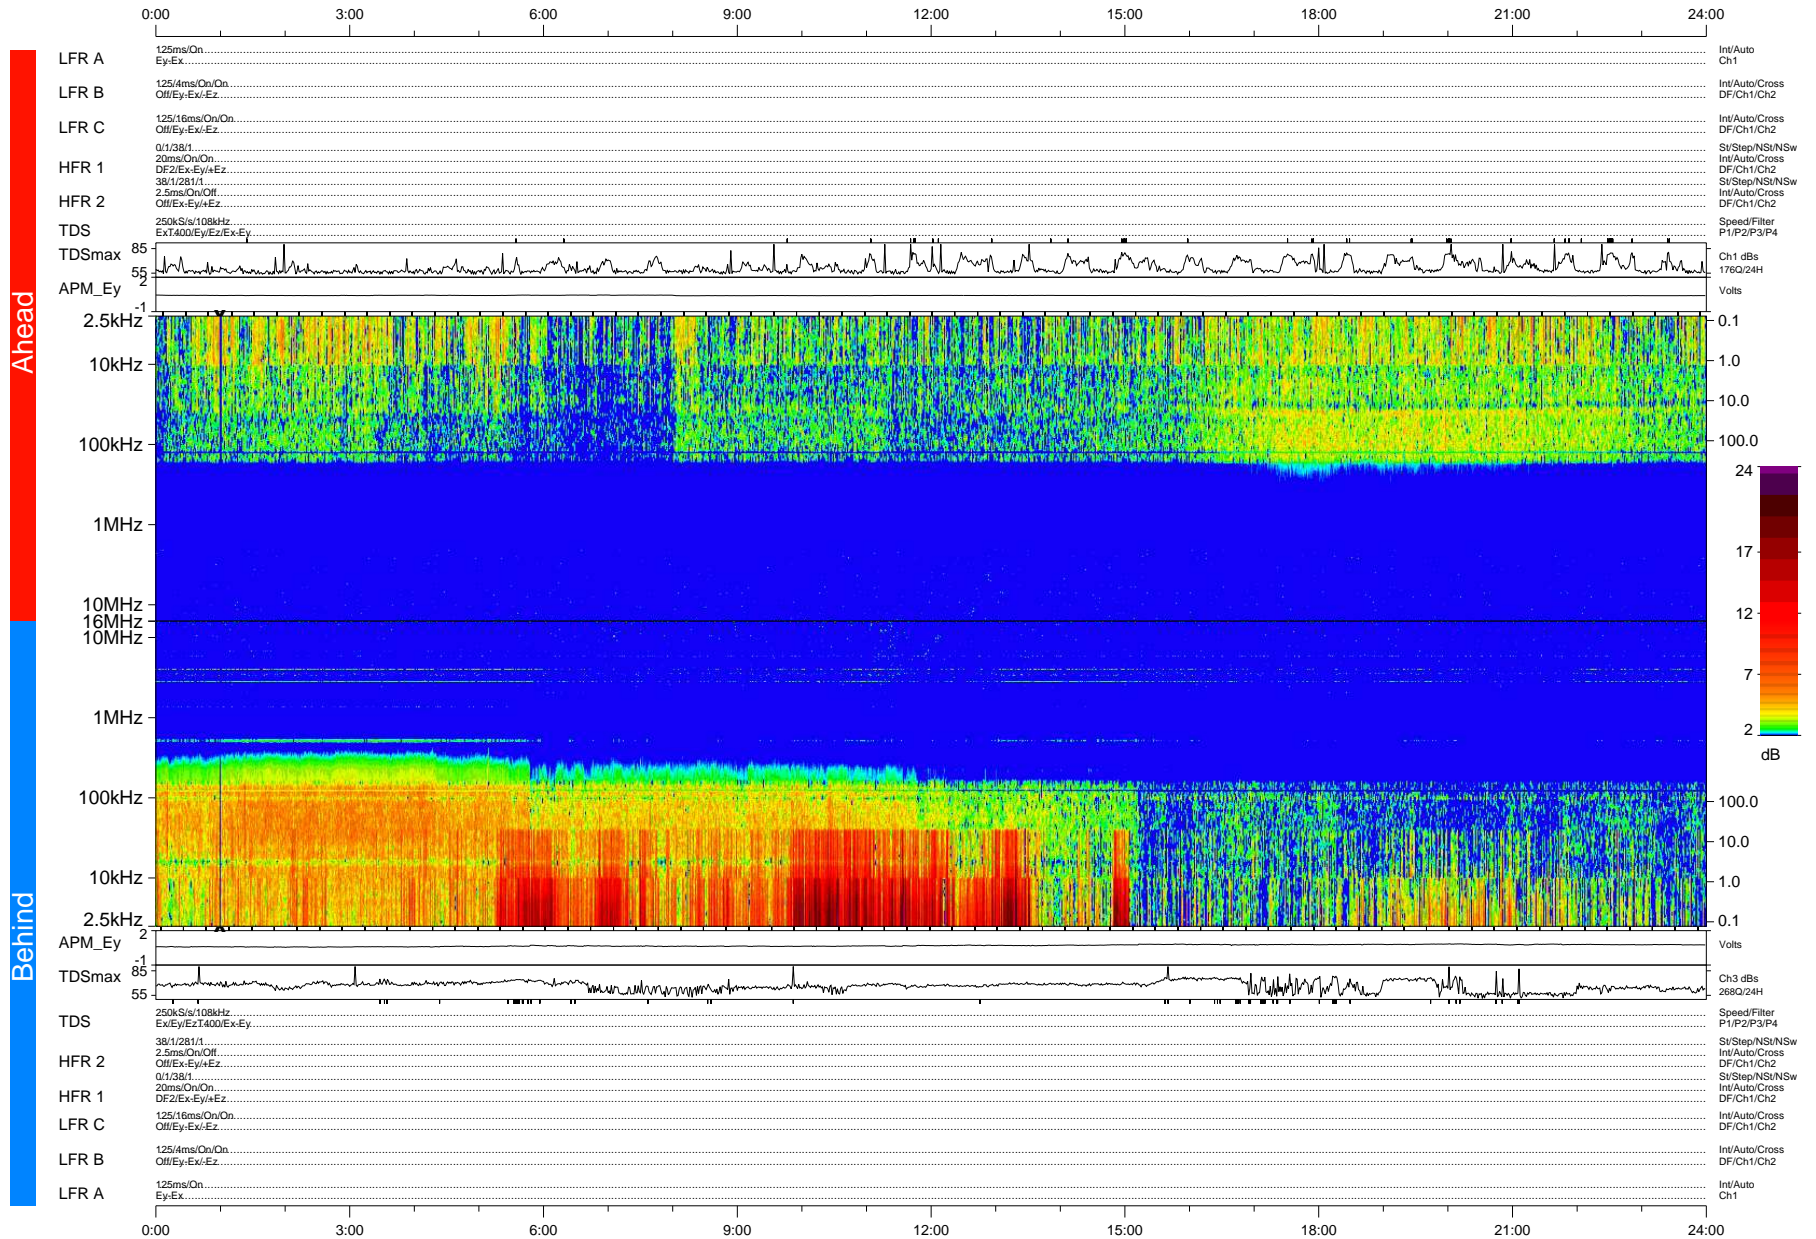

STEREO/WAVES Daily Summary - 23-Nov-2008 (DOY 328)

Ahead source file: swaves_ahead_2008_328_1_04.fin (Recovery: 100.0% HK, 92% Pkts)
Ahead PSE Angle: 42.0°

DPU up 235.4d, V406d10

Behind PSE Angle: -42.6°
Behind source file: swaves_behind_2008_328_1_04.fin (Recovery: 100.0% HK, 105% Pkts)

Time (UTC)