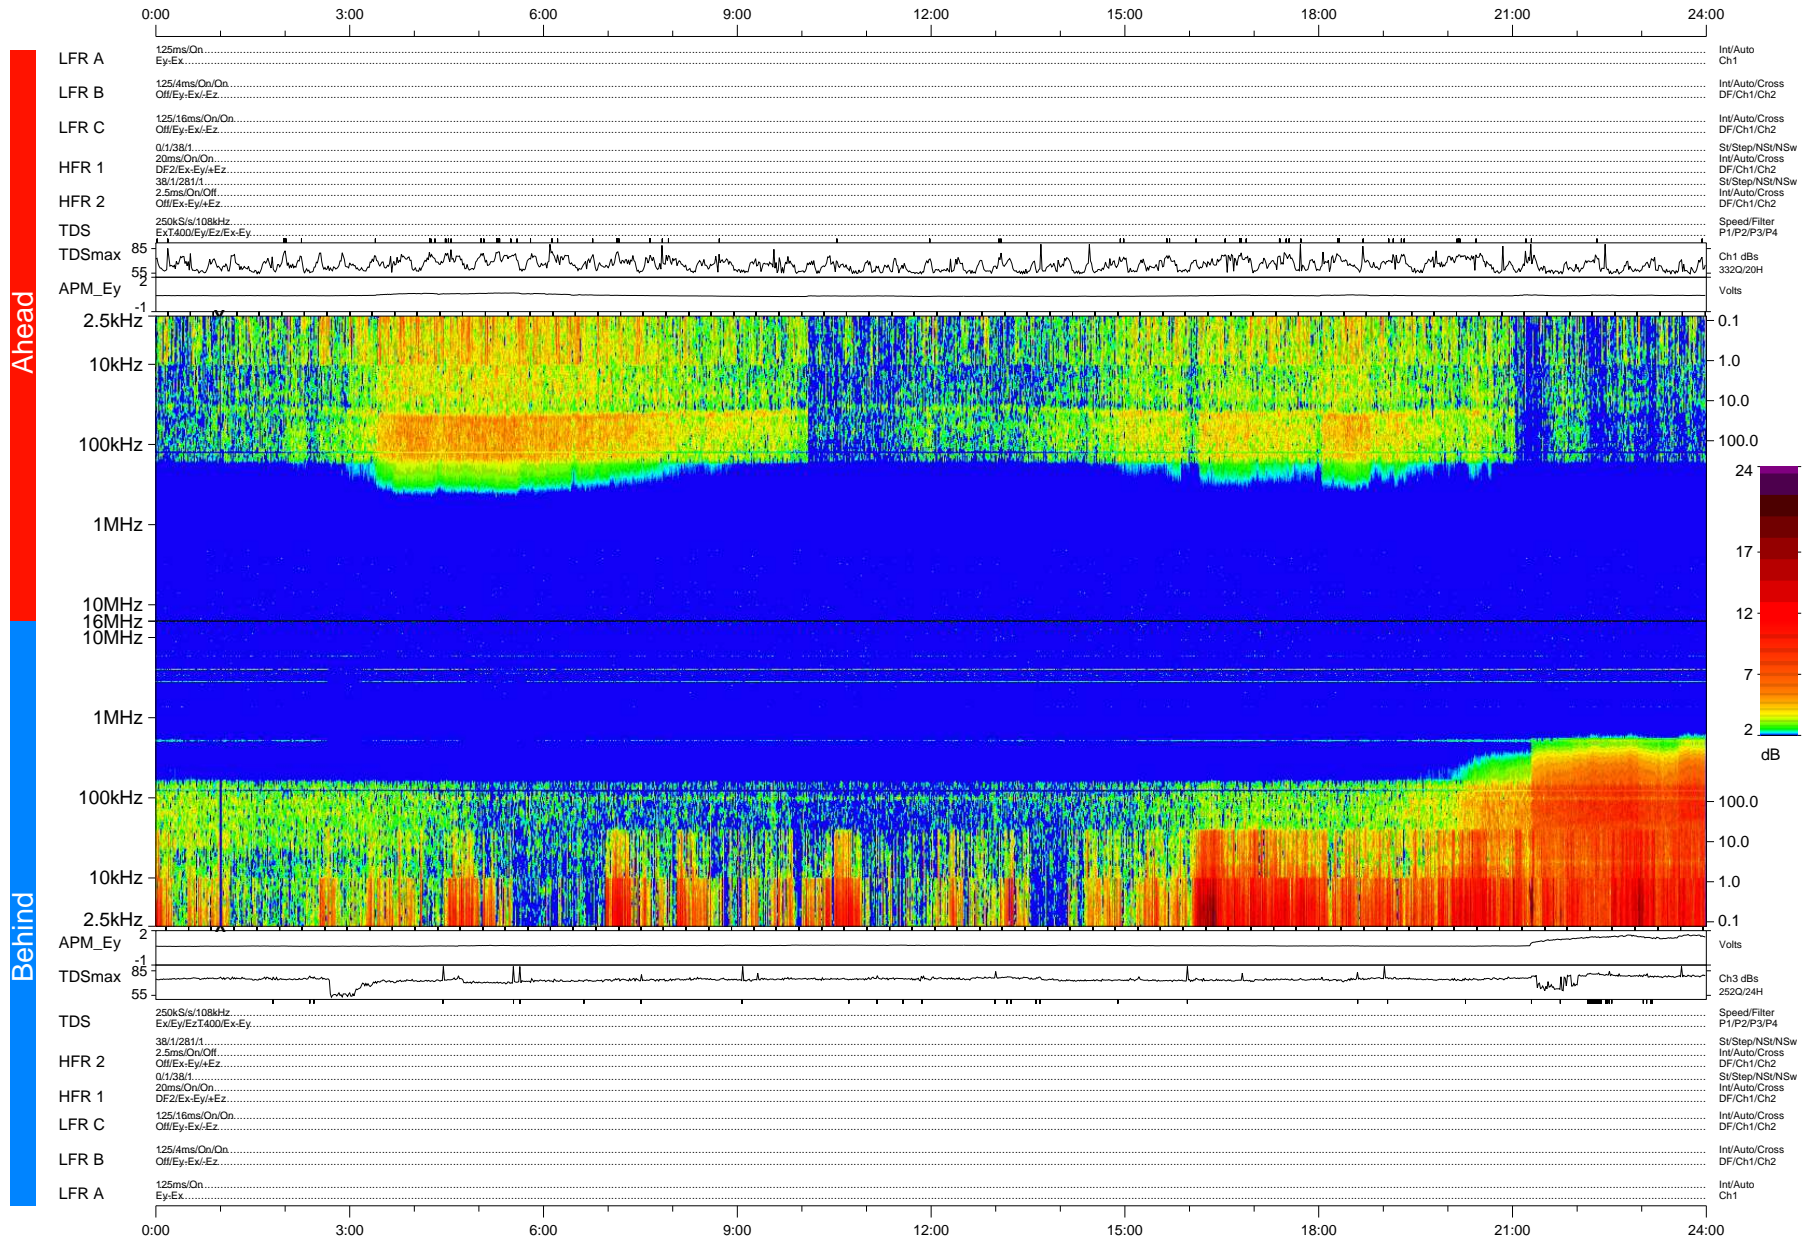

STEREO/WAVES Daily Summary - 21-Nov-2008 (DOY 326)

Ahead source file: swaves_ahead_2008_326_1_04.fin (Recovery: 100.0% HK, 114% Pkts)
Ahead PSE Angle: 41.9°

DPU up 233.4d, V406d10

Behind PSE Angle: -42.4°
Behind source file: swaves_behind_2008_326_1_04.fin (Recovery: 100.0% HK, 103% Pkts)

Time (UTC)