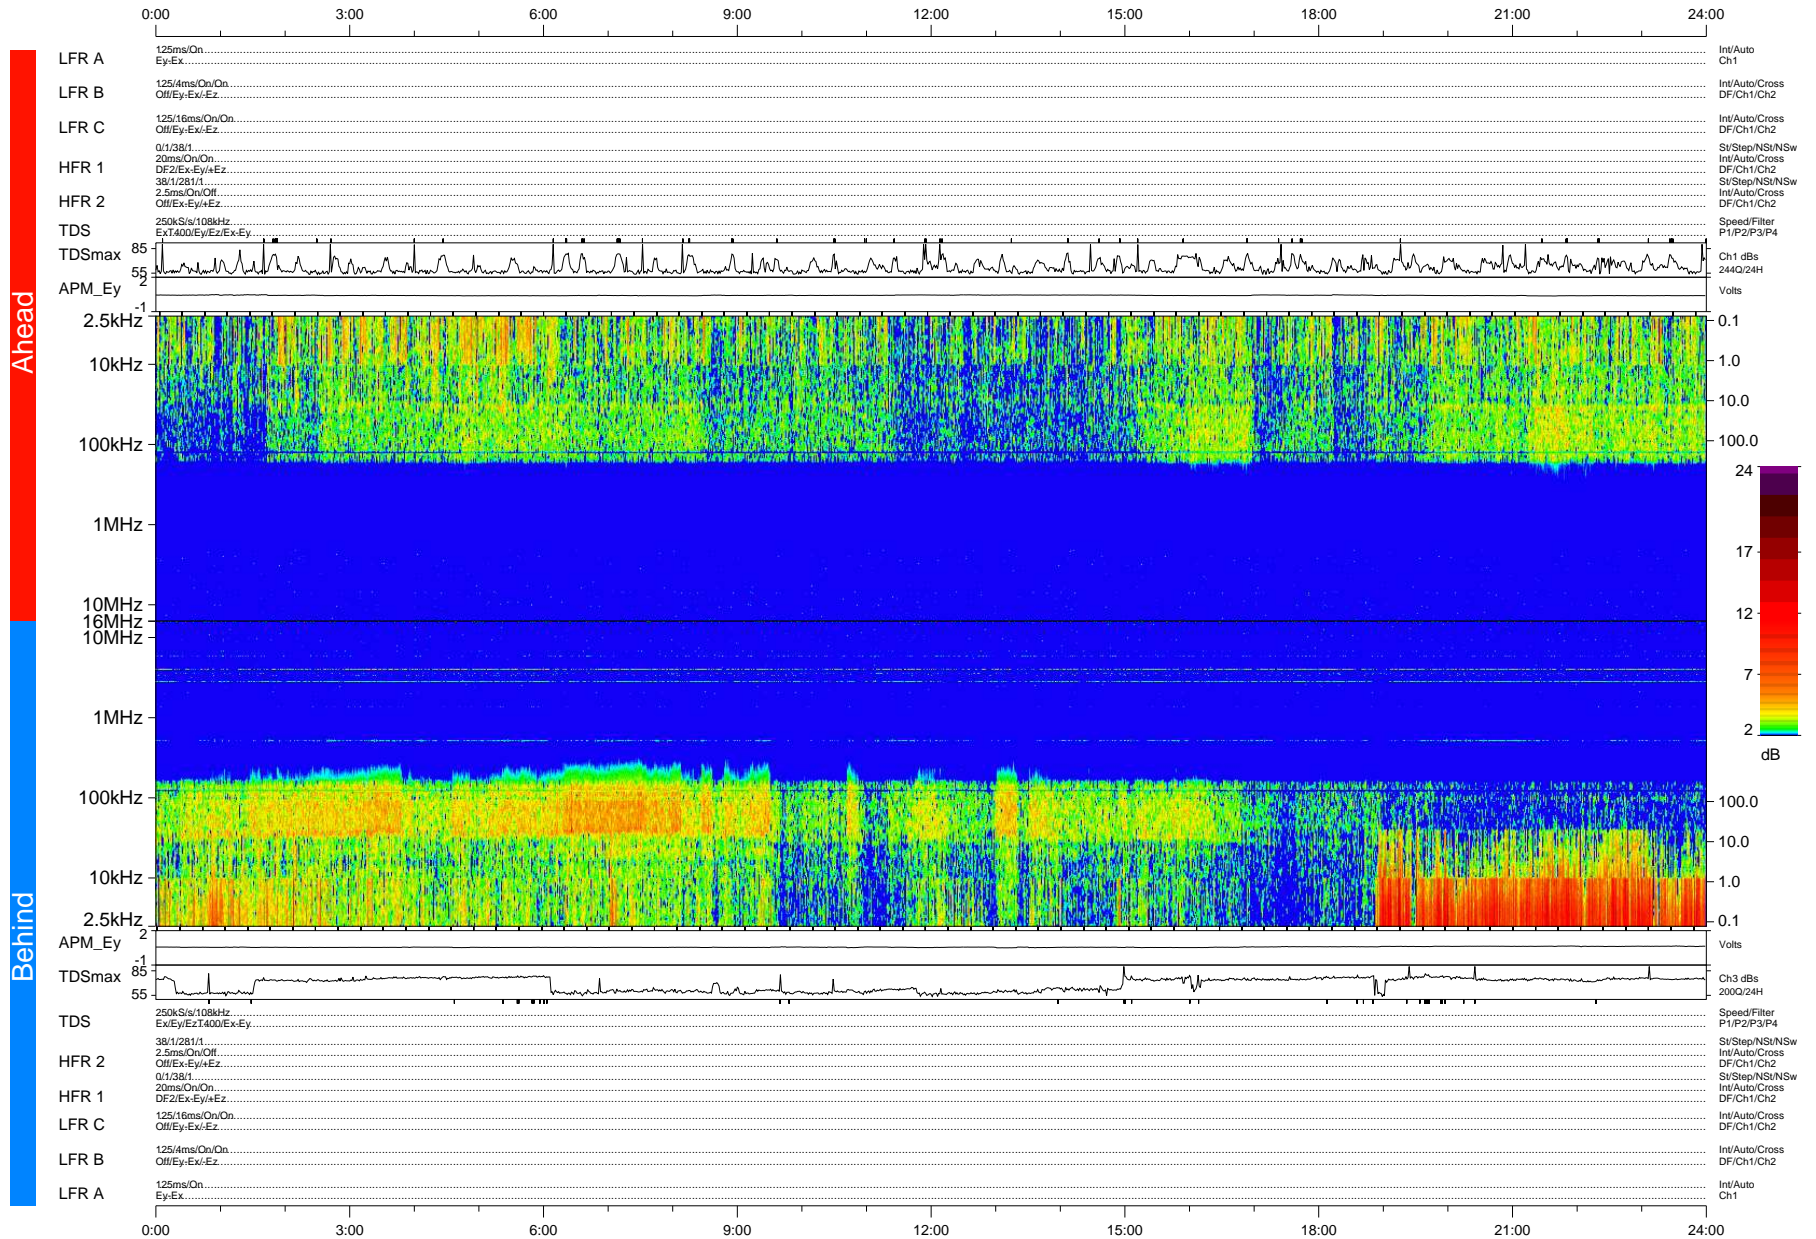

STEREO/WAVES Daily Summary - 20-Nov-2008 (DOY 325)

Ahead source file: swaves_ahead_2008_325_1_04.fin (Recovery: 100.0% HK, 102% Pkts)
 Ahead PSE Angle: 41.9°

DPU up 232.4d, V406d10

Behind PSE Angle: -42.3°
 Behind source file: swaves_behind_2008_325_1_04.fin (Recovery: 100.0% HK, 95% Pkts)

Time (UTC)

file: stereo_swaves_daily-summary_color-status_20081120_v04
 made by: space.umn.edu on macOS with IDL 8.8.2 on 2022-10-18 16:40:36, with TMLib V945 / dynspec V311

DPU up 232.1d, V406d11