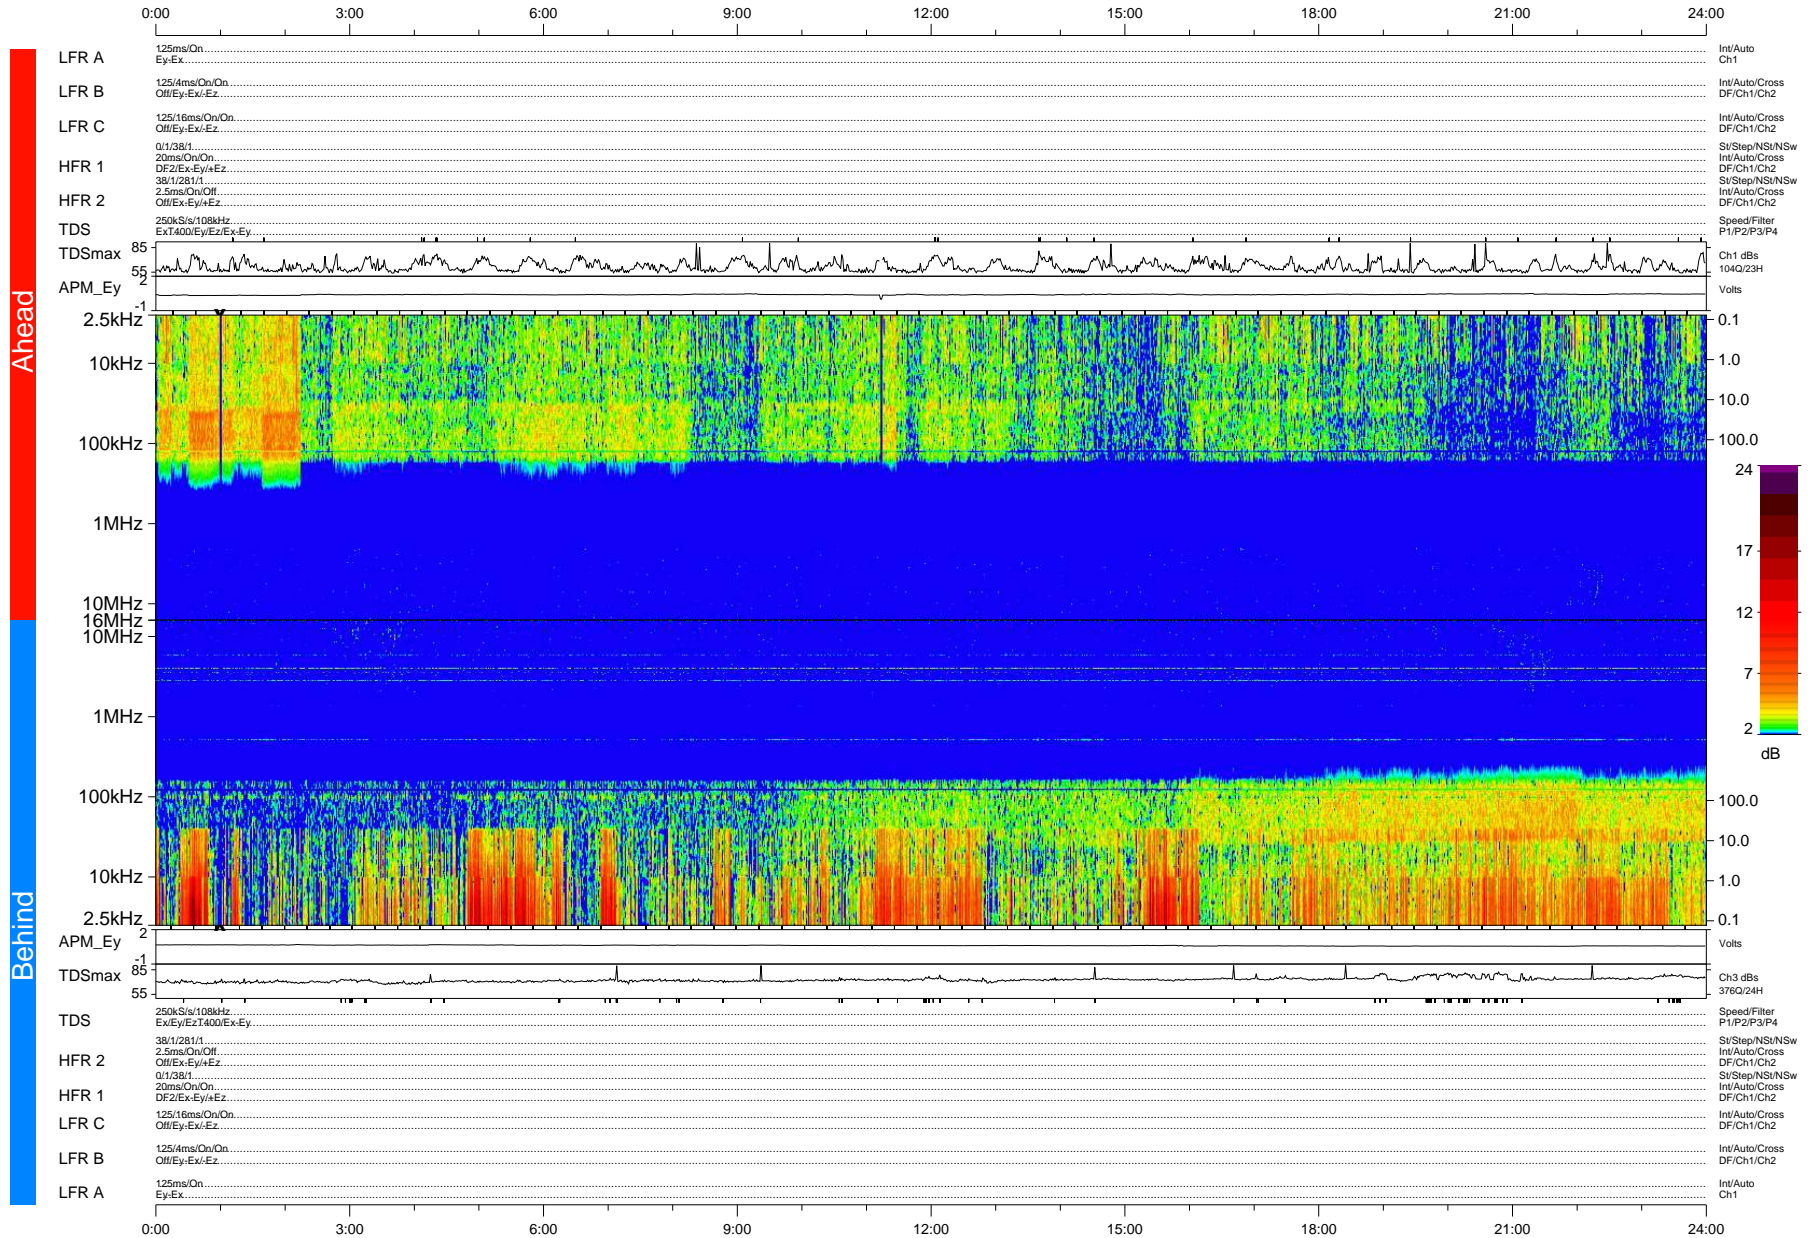

STEREO/WAVES Daily Summary - 19-Nov-2008 (DOY 324)

Ahead source file: swaves_ahead_2008_324_1_04.fin (Recovery: 99.9% HK, 81% Pkts)
Ahead PSE Angle: 41.8°

DPU up 231.4d, V406d10

Behind PSE Angle: -42.2°
Behind source file: swaves_behind_2008_324_1_04.fin (Recovery: 100.0% HK, 121% Pkts)

Time (UTC)