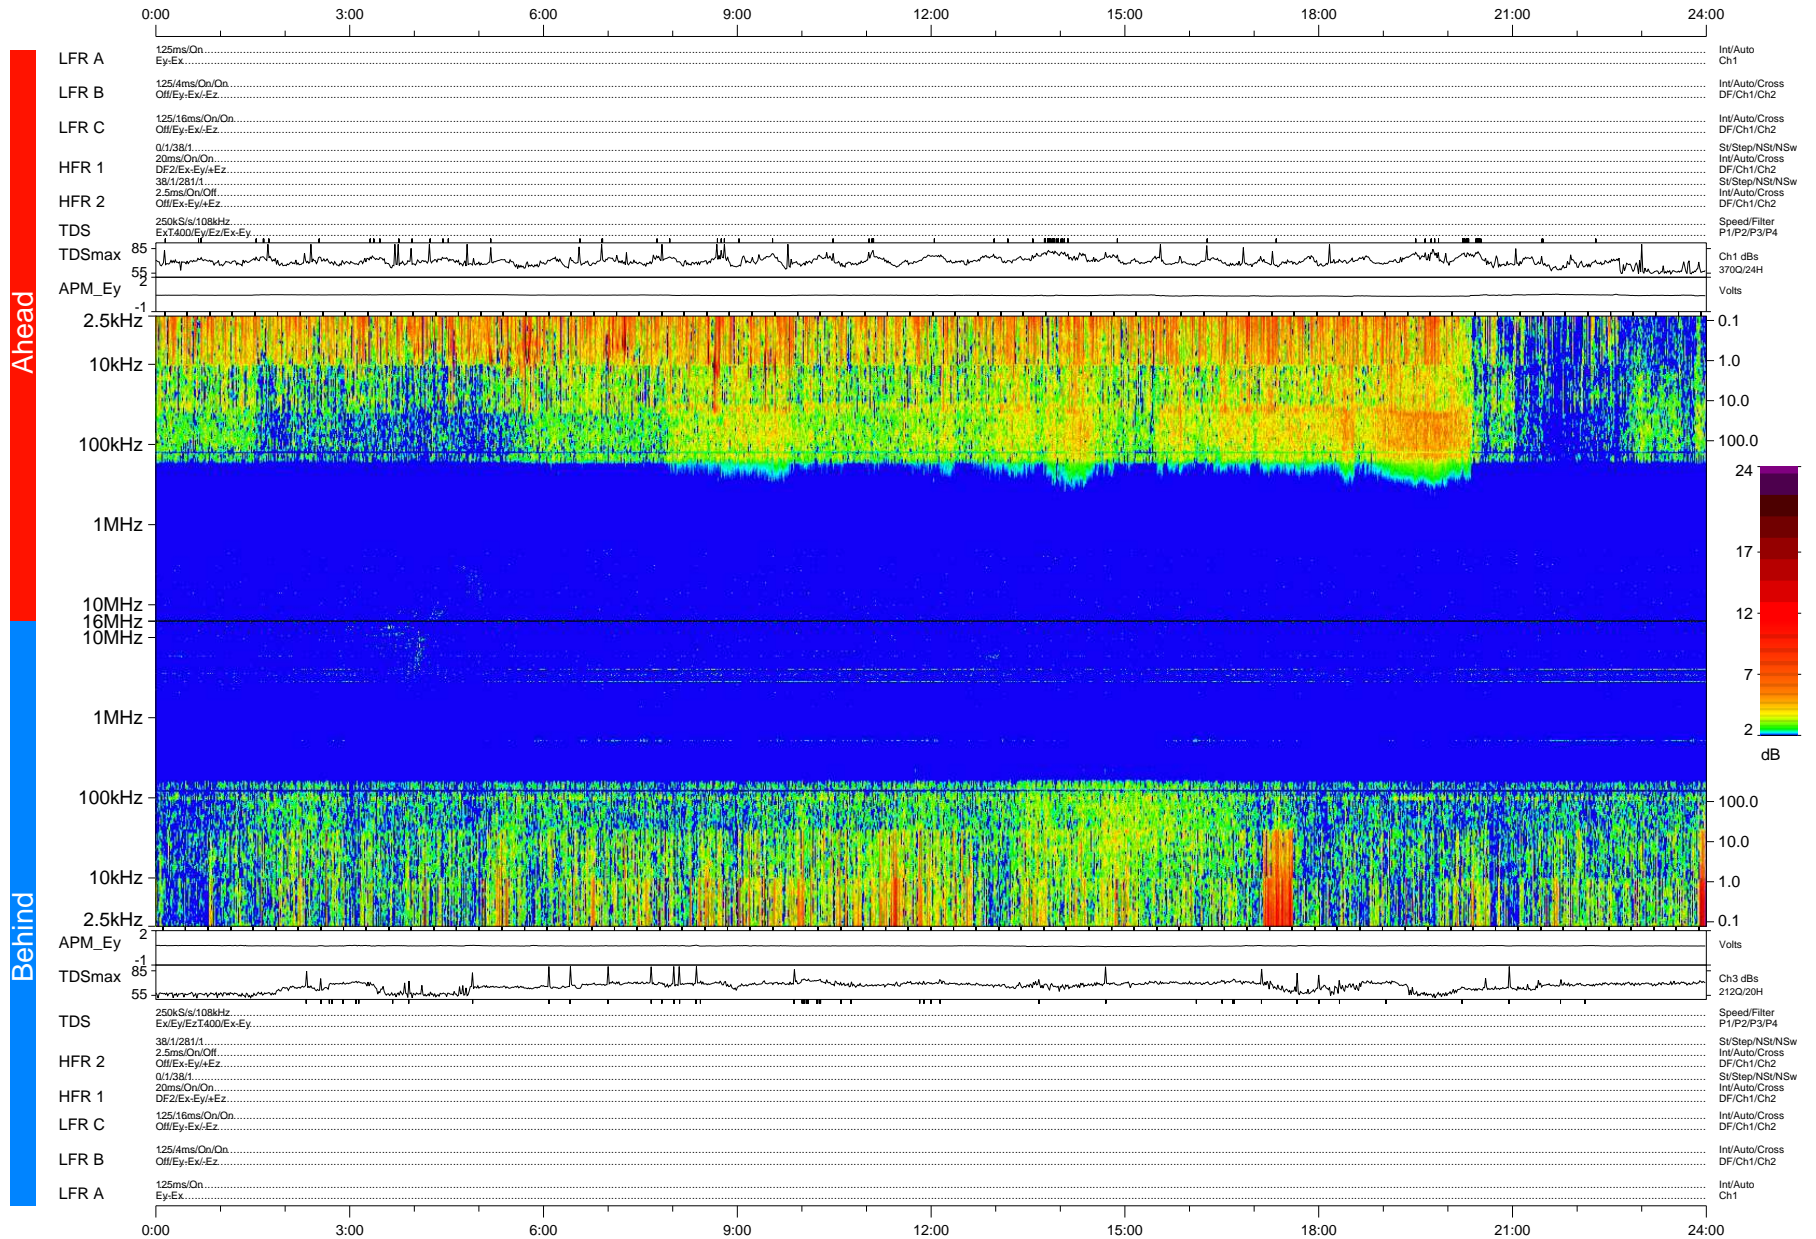

STEREO/WAVES Daily Summary - 18-Nov-2008 (DOY 323)

Ahead source file: swaves_ahead_2008_323_1_04.fin (Recovery: 100.0% HK, 120% Pkts)
Ahead PSE Angle: 41.8°

DPU up 230.4d, V406d10

Behind PSE Angle: -42.1°
Behind source file: swaves_behind_2008_323_1_04.fin (Recovery: 100.0% HK, 96% Pkts)

Time (UTC)