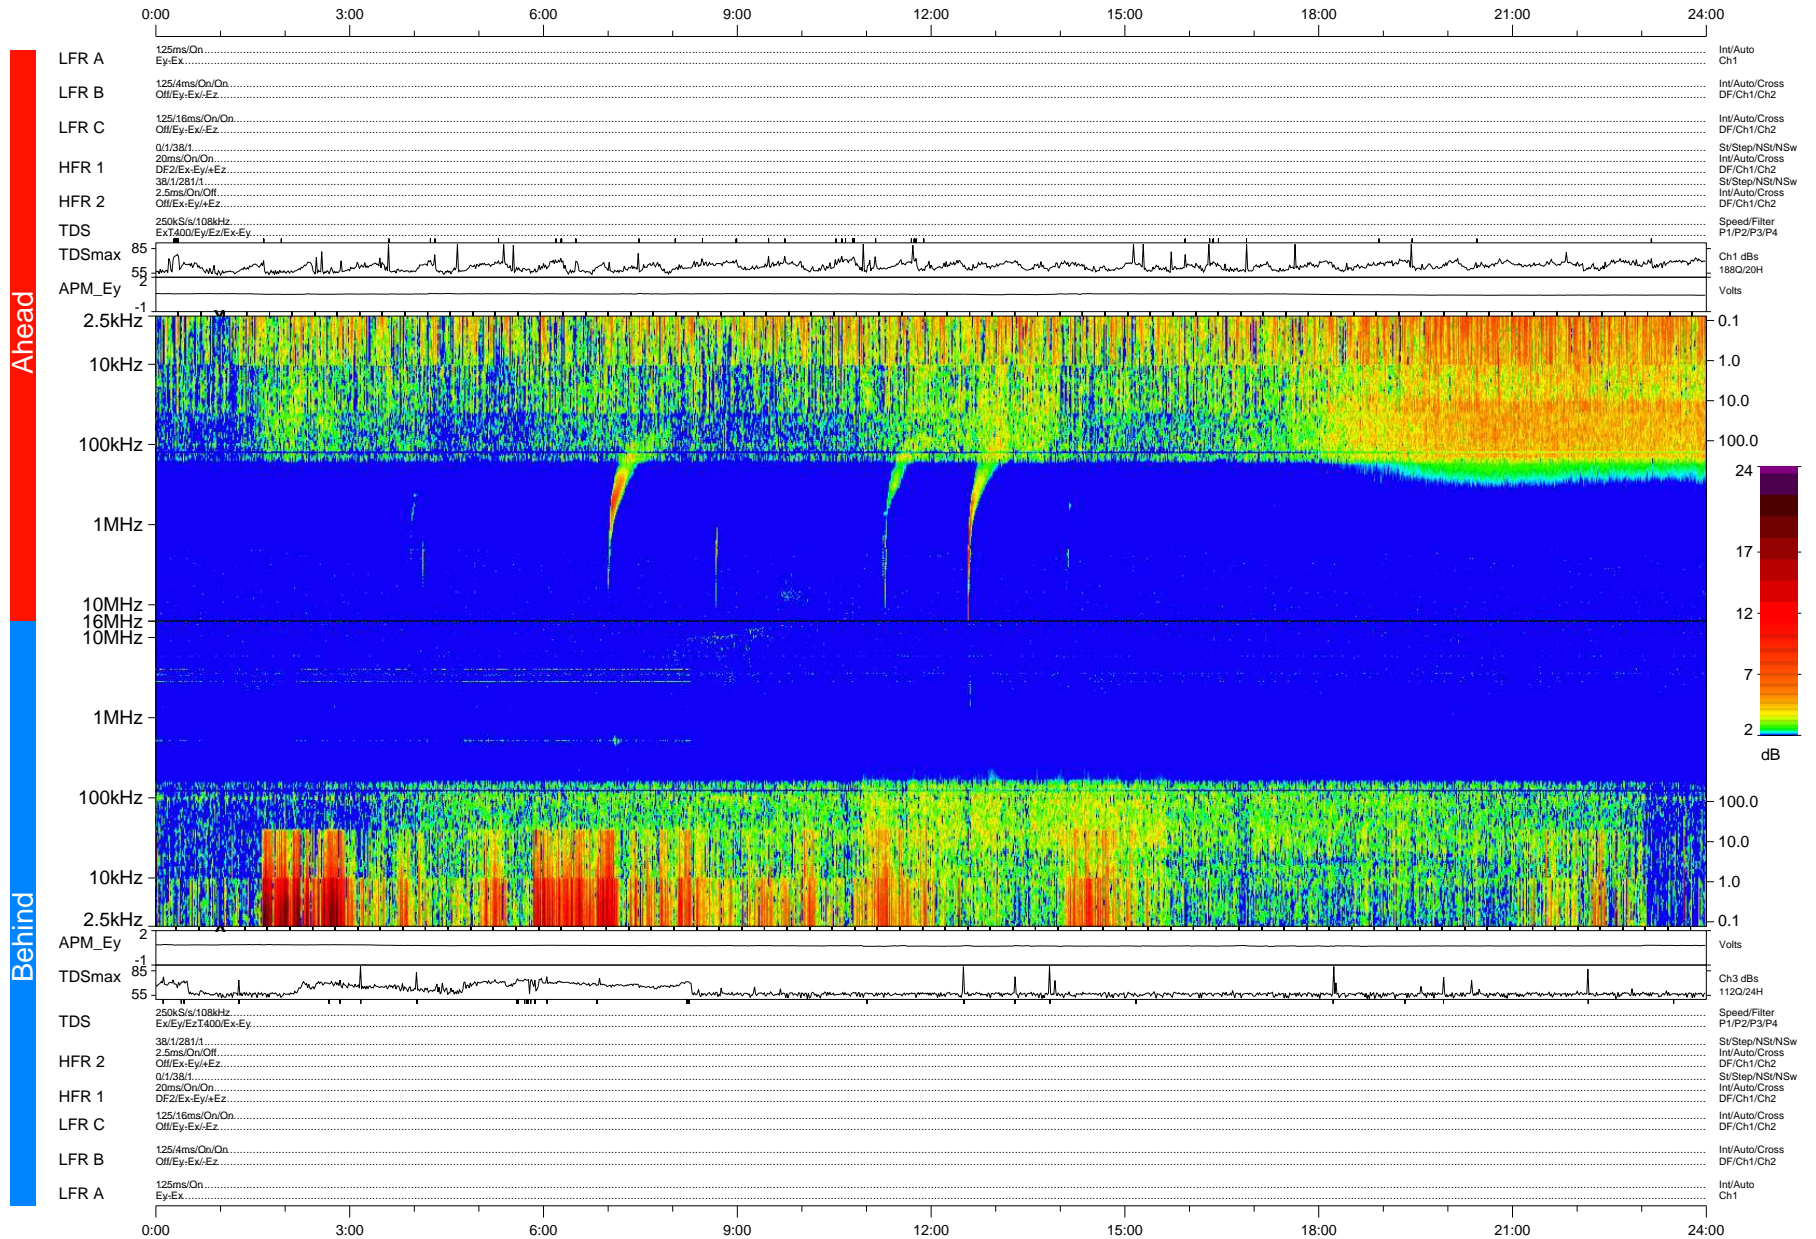

STEREO/WAVES Daily Summary - 17-Nov-2008 (DOY 322)

Ahead source file: swaves_ahead_2008_322_1_04.fin (Recovery: 100.0% HK, 93% Pkts)
Ahead PSE Angle: 41.8°

DPU up 229.4d, V406d10

Behind PSE Angle: -42.0°
Behind source file: swaves_behind_2008_322_1_04.fin (Recovery: 100.0% HK, 82% Pkts)

Time (UTC)