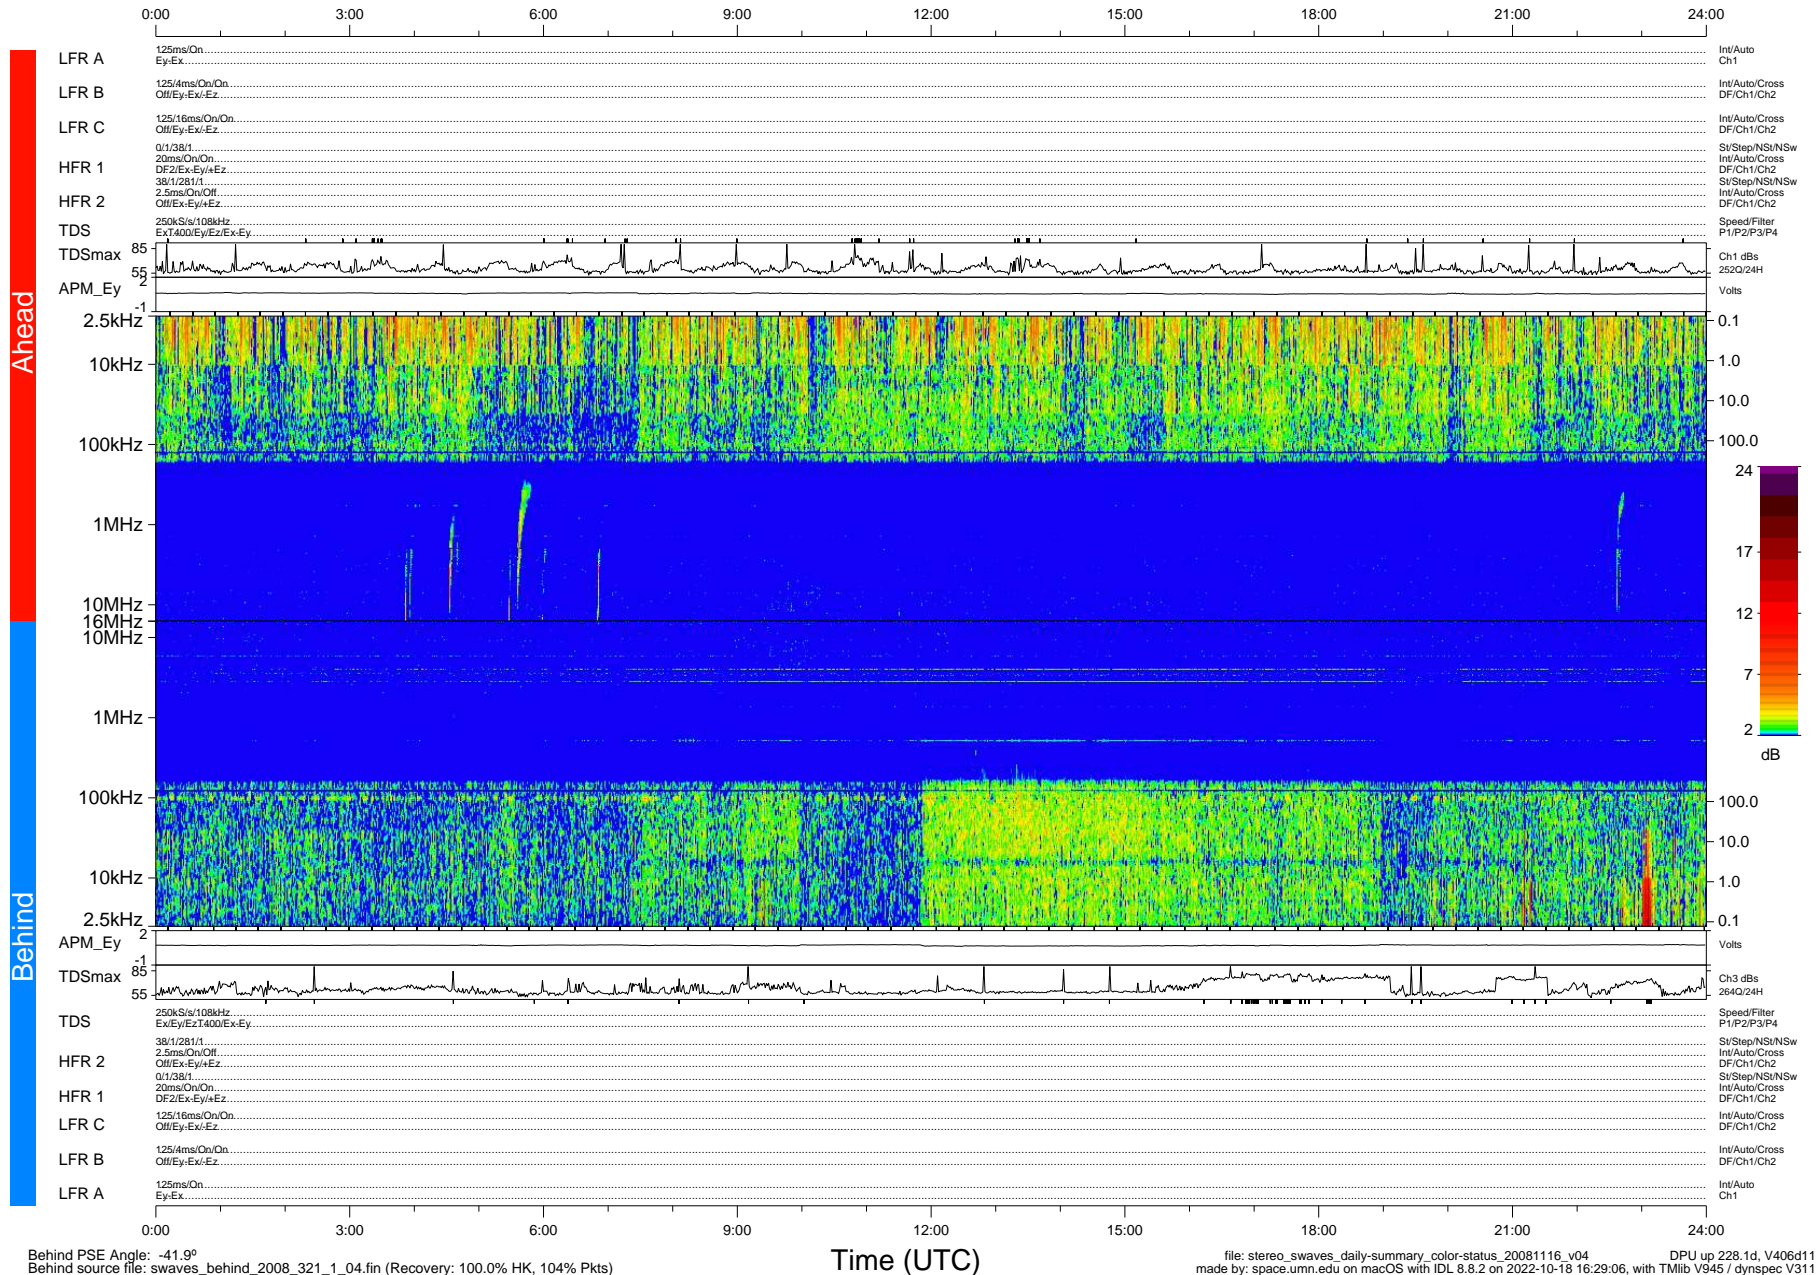

STEREO/WAVES Daily Summary - 16-Nov-2008 (DOY 321)

Ahead source file: swaves_ahead_2008_321_1_04.fin (Recovery: 100.0% HK, 103% Pkts)
Ahead PSE Angle: 41.7°

DPU up 228.4d, V406d10

Behind PSE Angle: -41.9°
Behind source file: swaves_behind_2008_321_1_04.fin (Recovery: 100.0% HK, 104% Pkts)

Time (UTC)