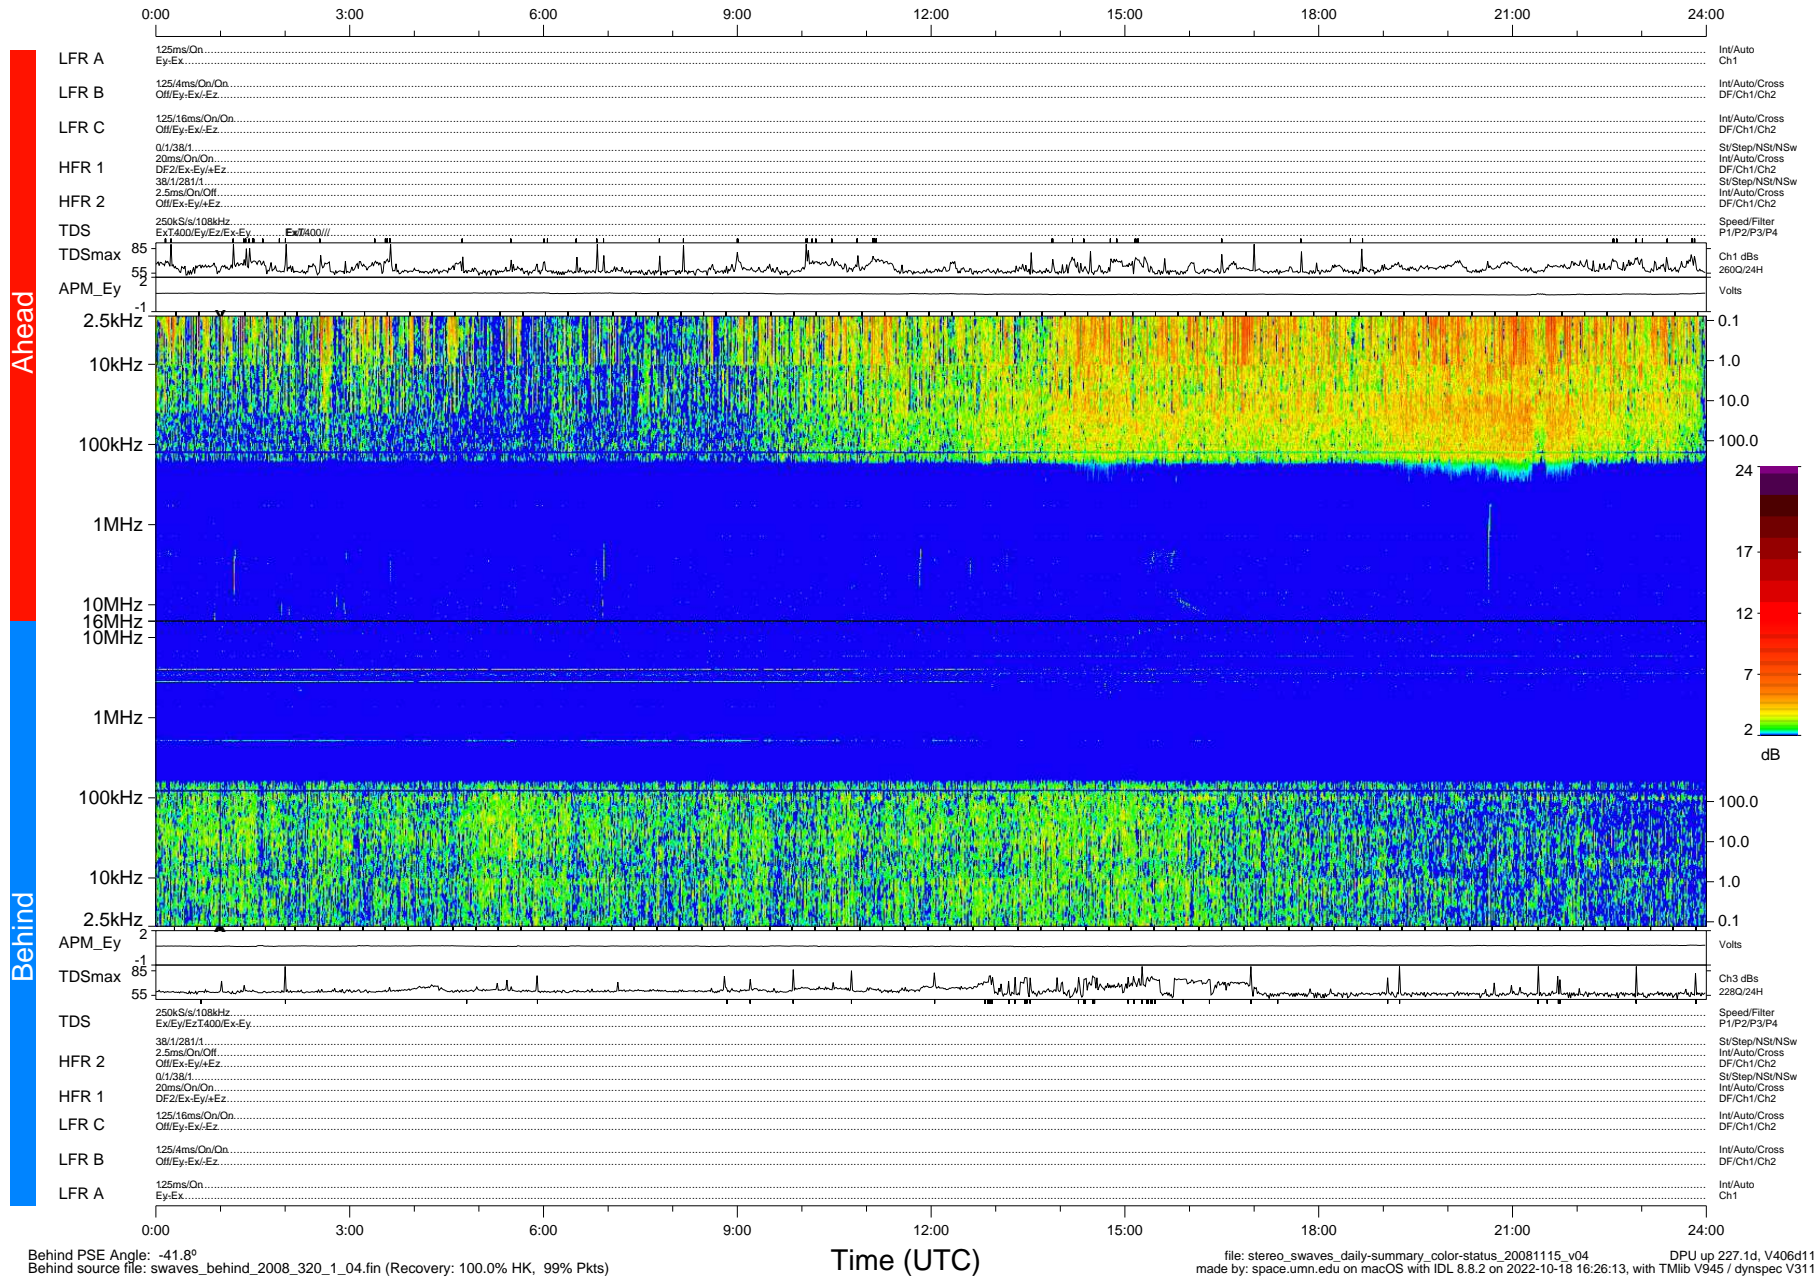

STEREO/WAVES Daily Summary - 15-Nov-2008 (DOY 320)

Ahead source file: swaves_ahead_2008_320_1_04.fin (Recovery: 100.1% HK, 103% Pkts)
Ahead PSE Angle: 41.7°

DPU up 227.4d, V406d10

Behind PSE Angle: -41.8°
Behind source file: swaves_behind_2008_320_1_04.fin (Recovery: 100.0% HK, 99% Pkts)

Time (UTC)