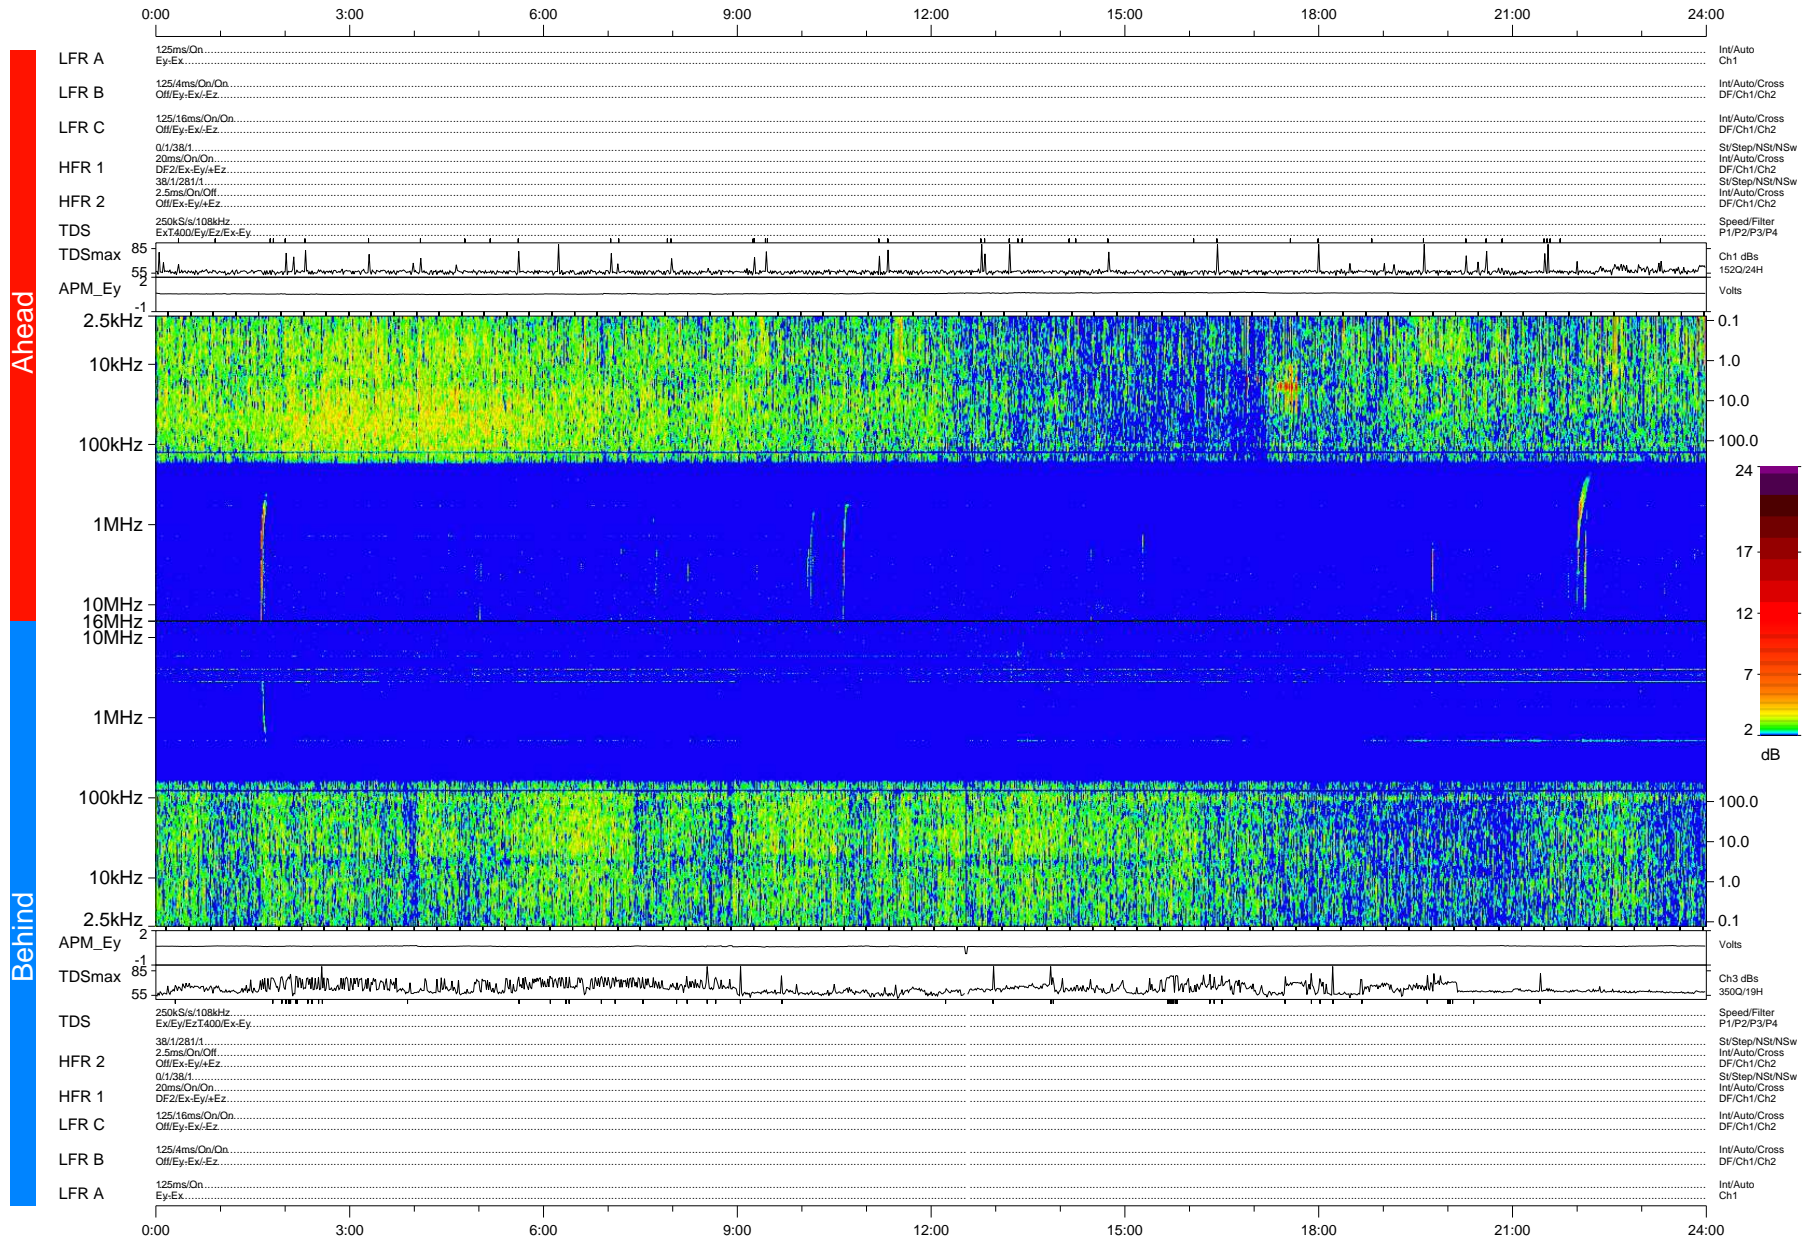

STEREO/WAVES Daily Summary - 14-Nov-2008 (DOY 319)

Ahead source file: swaves_ahead_2008_319_1_04.fin (Recovery: 100.0% HK, 88% Pkts)
 Ahead PSE Angle: 41.7°

DPU up 226.4d, V406d10

Behind PSE Angle: -41.7°
 Behind source file: swaves_behind_2008_319_1_04.fin (Recovery: 99.9% HK, 117% Pkts)

Time (UTC)

file: stereo_swaves_daily-summary_color-status_20081114_v04 DPU up 226.1d, V406d11
 made by: space.umn.edu on macOS with IDL 8.8.2 on 2022-10-18 16:23:20, with Tmlib V945 / dynspec V311