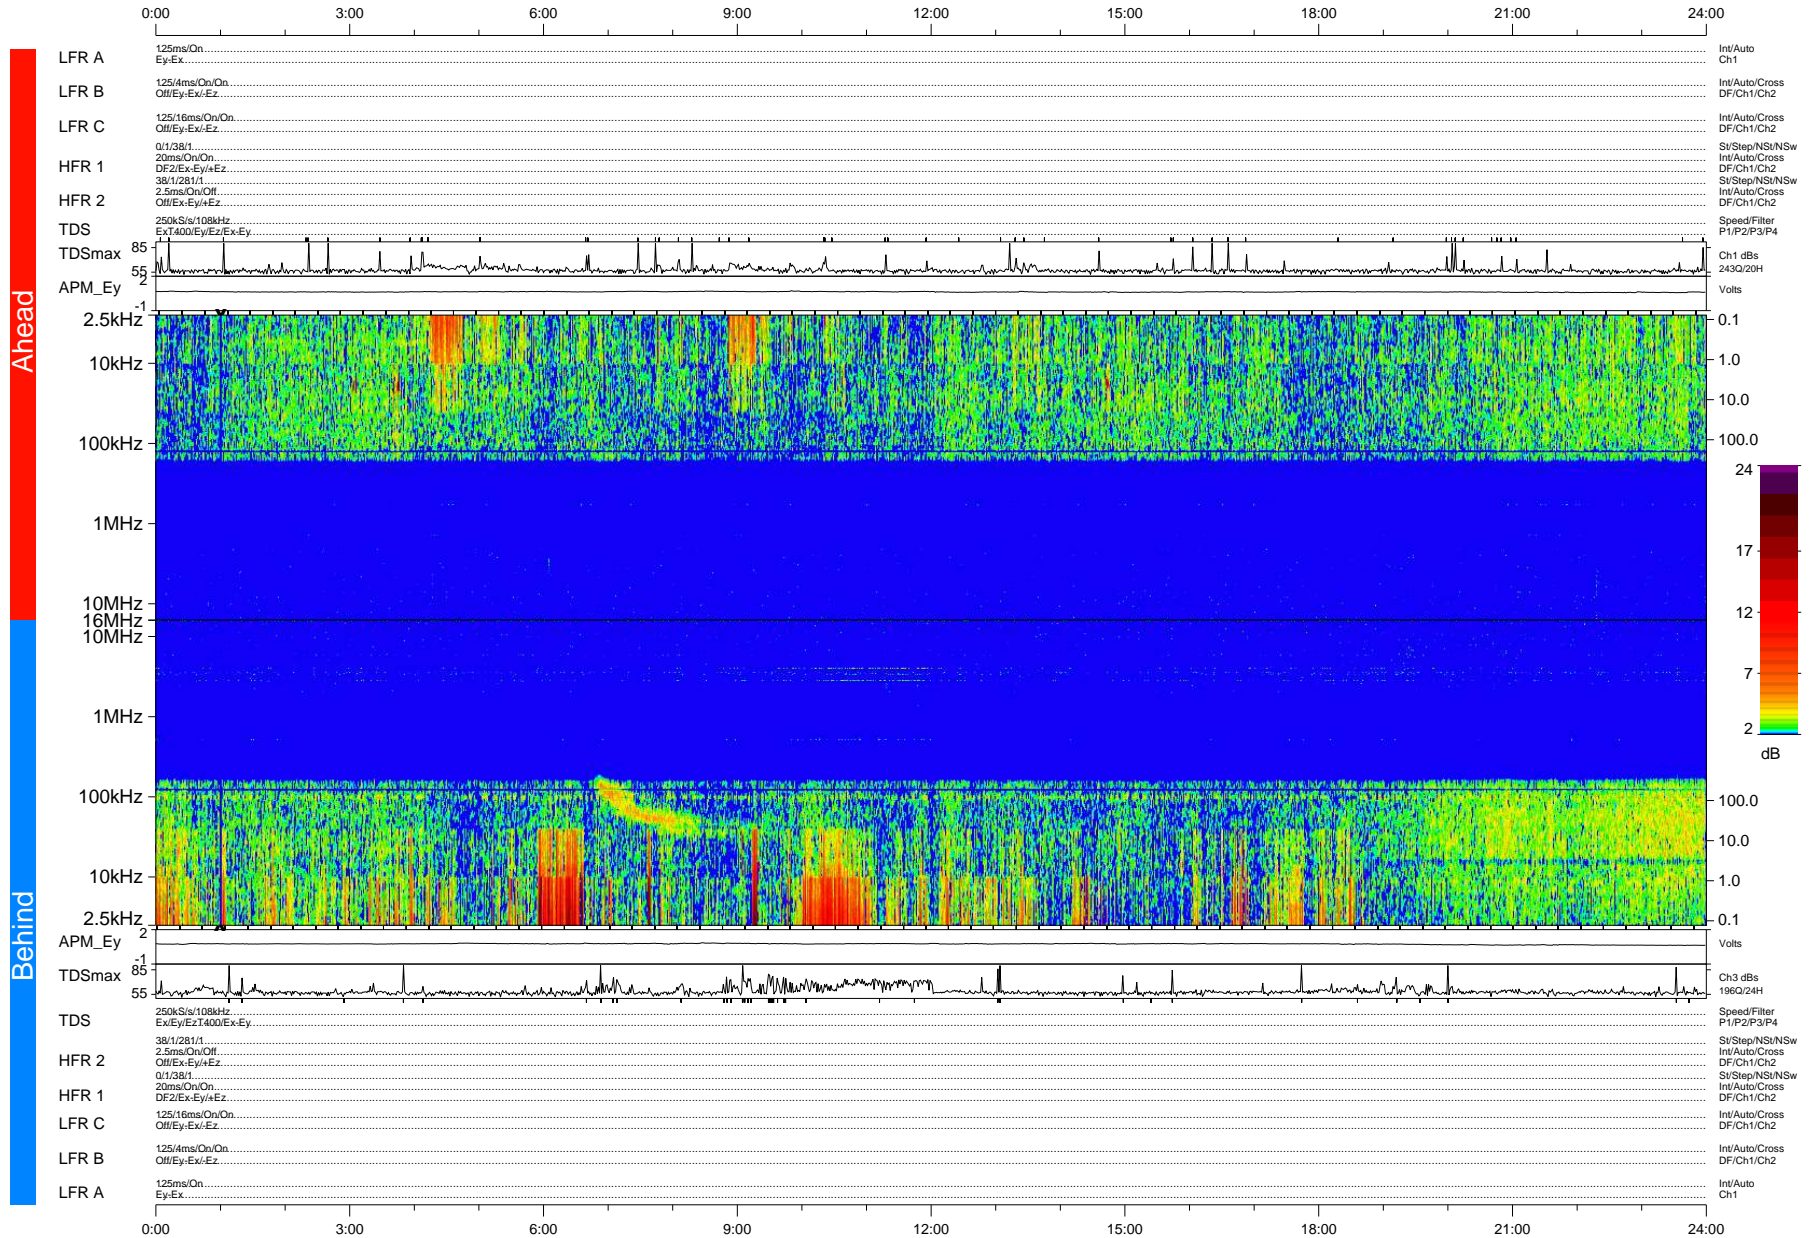

STEREO/WAVES Daily Summary - 13-Nov-2008 (DOY 318)

Ahead source file: swaves_ahead_2008_318_1_04.fin (Recovery: 100.0% HK, 101% Pkts)
Ahead PSE Angle: 41.6°

DPU up 225.4d, V406d10

Behind PSE Angle: -41.6°
Behind source file: swaves_behind_2008_318_1_04.fin (Recovery: 100.0% HK, 94% Pkts)

Time (UTC)