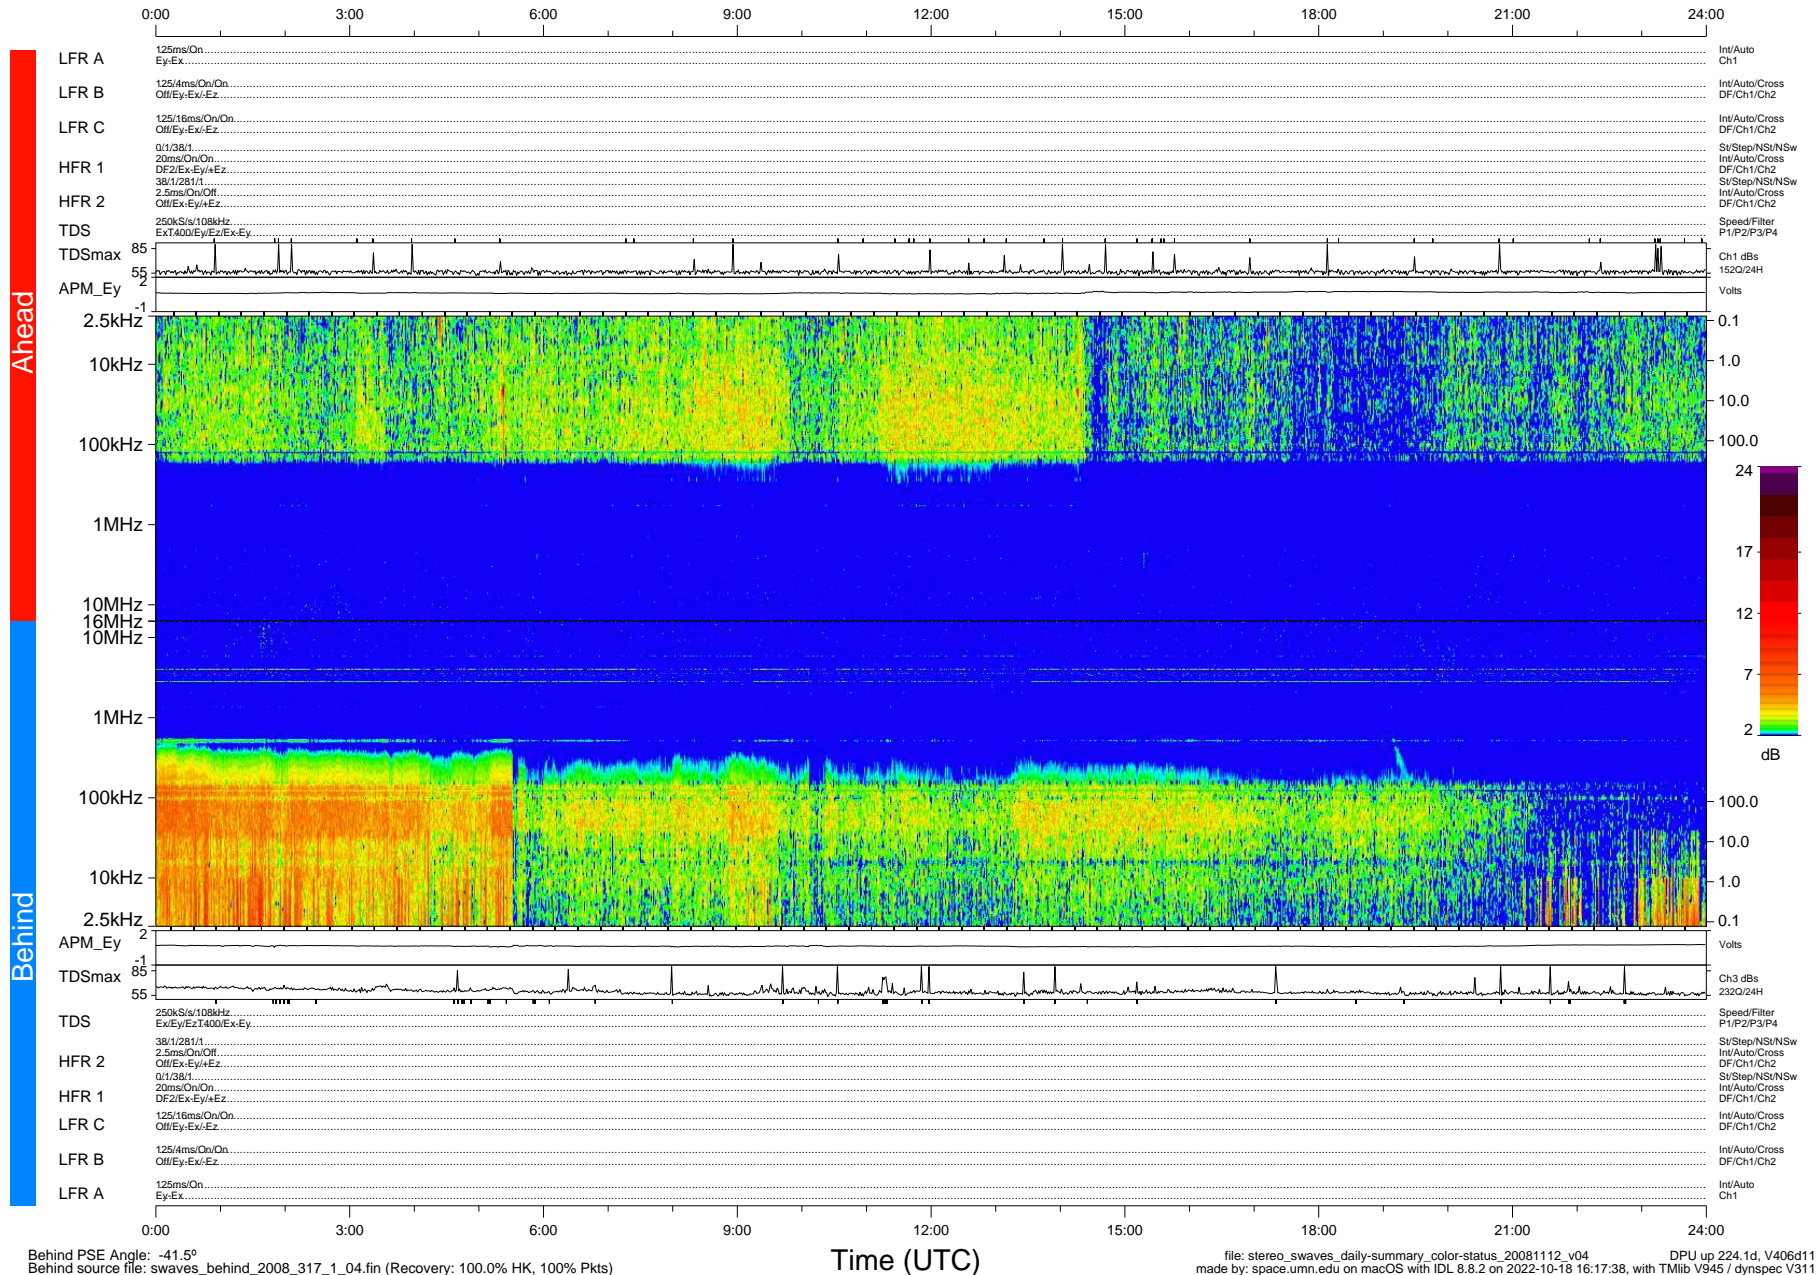

STEREO/WAVES Daily Summary - 12-Nov-2008 (DOY 317)

Ahead source file: swaves_ahead_2008_317_1_04.fin (Recovery: 100.0% HK, 88% Pkts)
Ahead PSE Angle: 41.6°

DPU up 224.4d, V406d10

Behind PSE Angle: -41.5°
Behind source file: swaves_behind_2008_317_1_04.fin (Recovery: 100.0% HK, 100% Pkts)

Time (UTC)