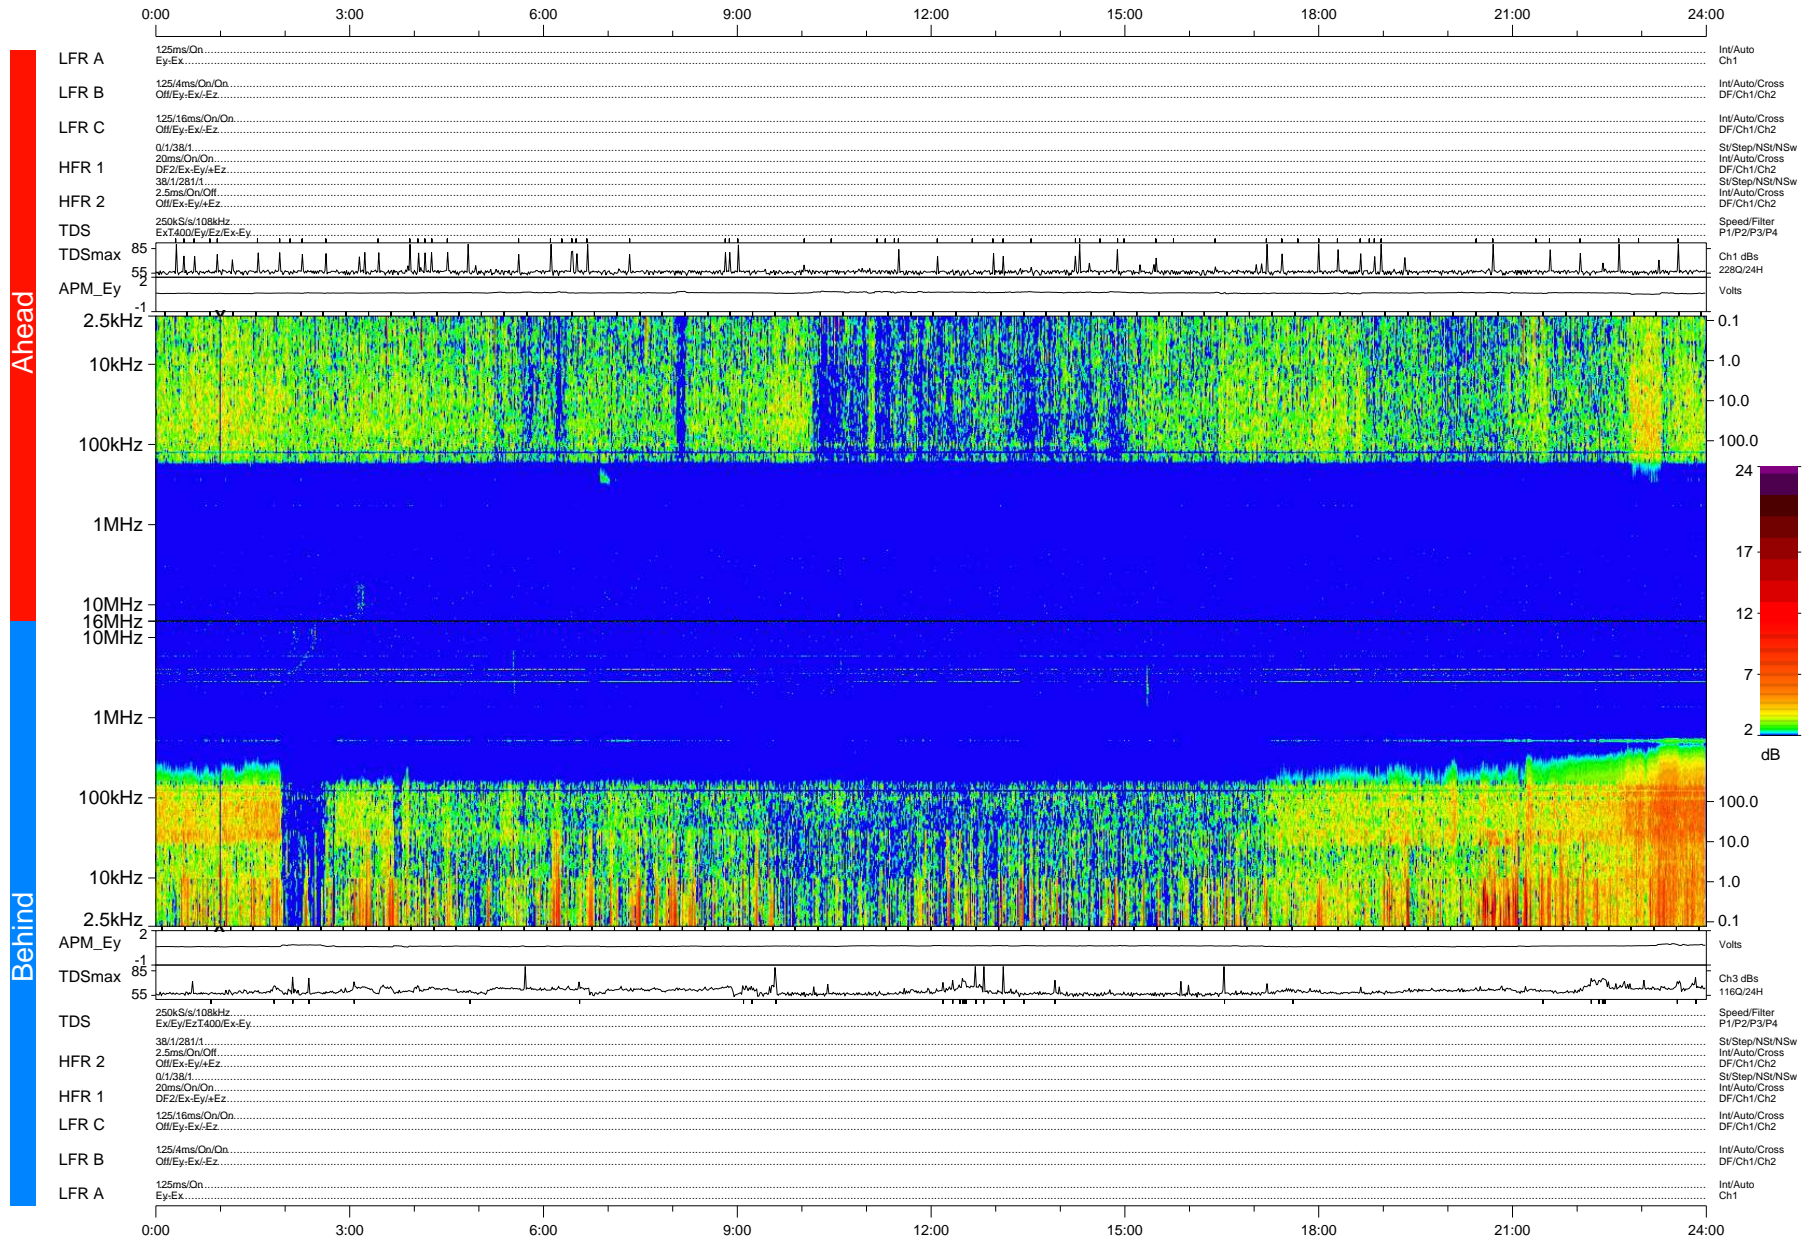

STEREO/WAVES Daily Summary - 11-Nov-2008 (DOY 316)

Ahead source file: swaves_ahead_2008_316_1_04.fin (Recovery: 100.0% HK, 99% Pkts)
Ahead PSE Angle: 41.6°

DPU up 223.4d, V406d10

Behind PSE Angle: -41.4°
Behind source file: swaves_behind_2008_316_1_04.fin (Recovery: 100.0% HK, 83% Pkts)

Time (UTC)