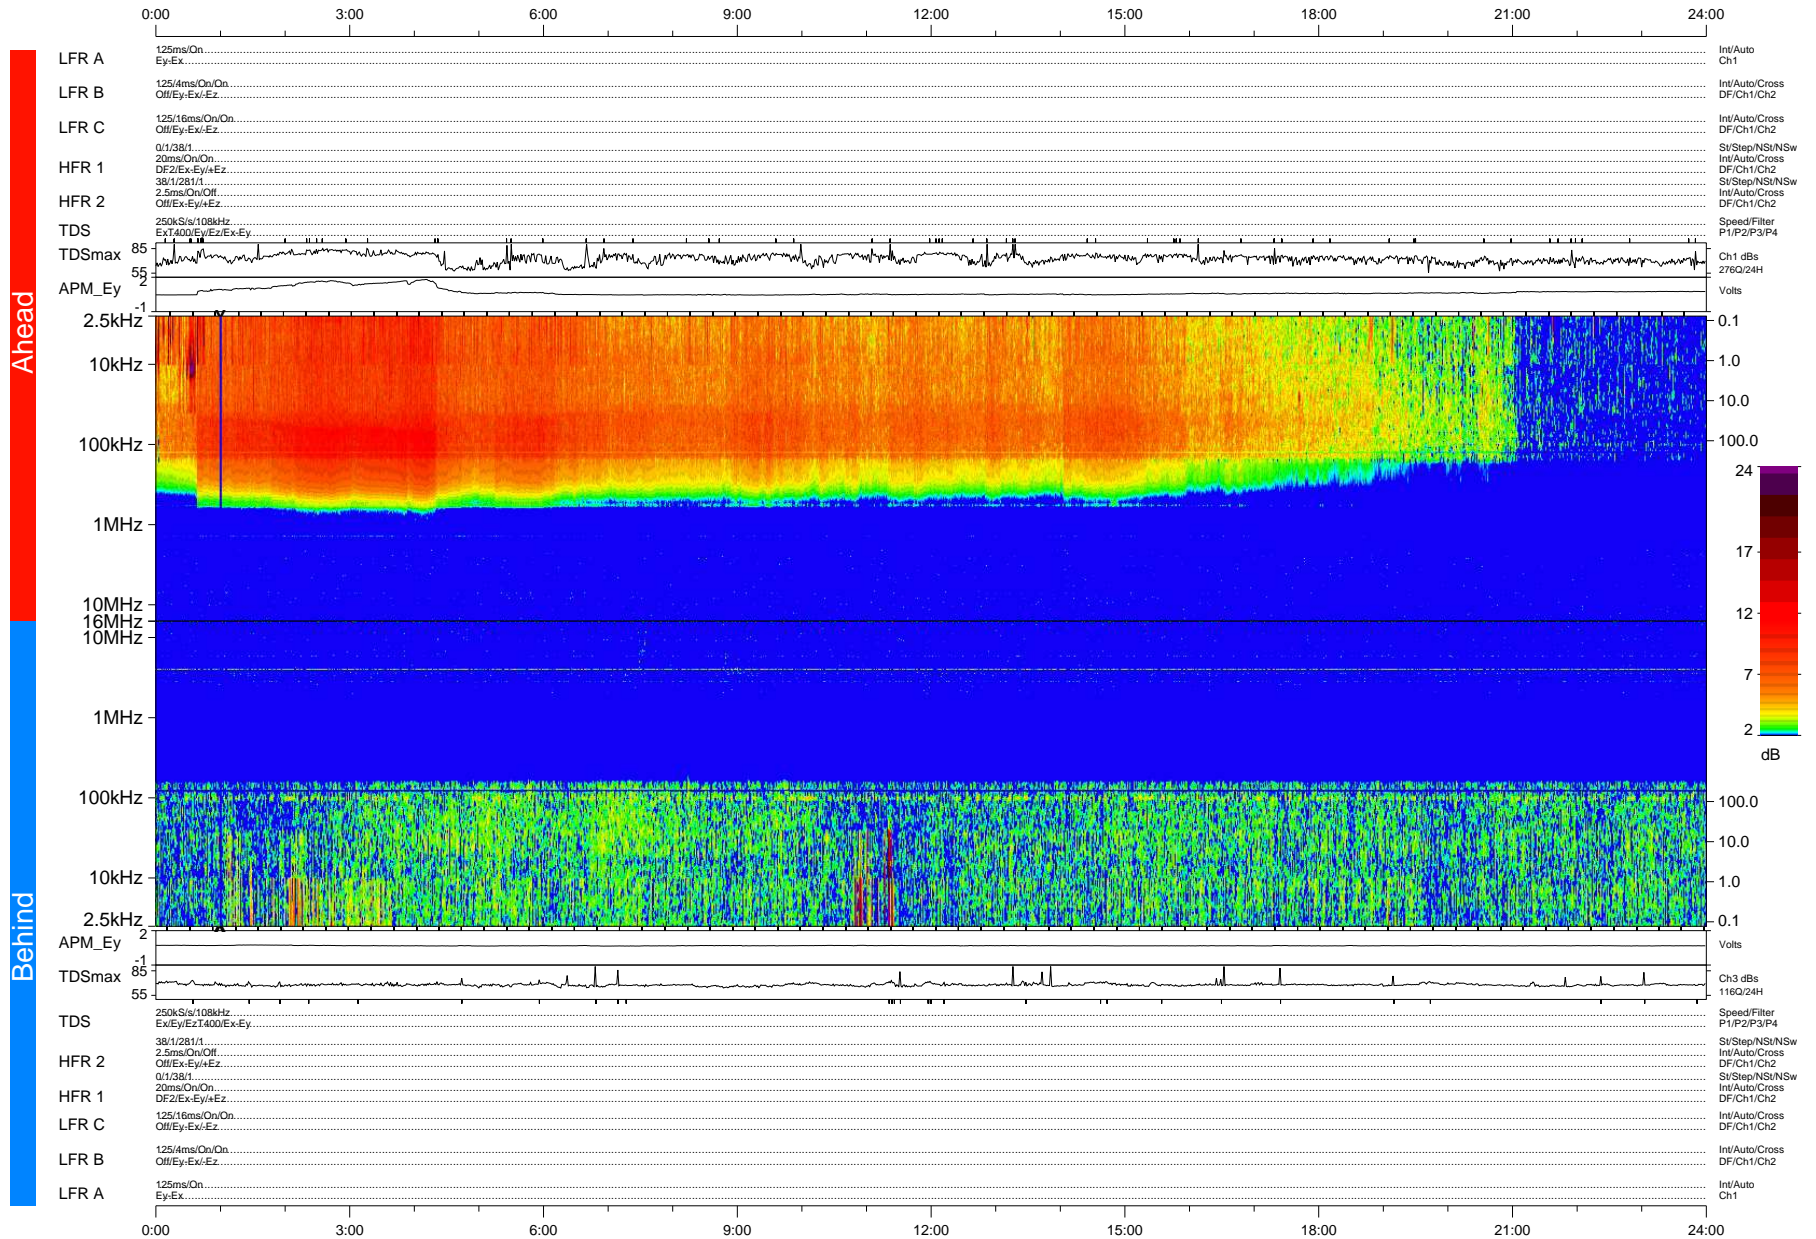

# STEREO/WAVES Daily Summary - 09-Nov-2008 (DOY 314)

Ahead source file: swaves\_ahead\_2008\_314\_1\_04.fin (Recovery: 100.0% HK, 106% Pkts)  
 Ahead PSE Angle: 41.6°

DPU up 221.4d, V406d10

Behind PSE Angle: -41.1°  
 Behind source file: swaves\_behind\_2008\_314\_1\_04.fin (Recovery: 100.0% HK, 83% Pkts)

Time (UTC)

file: stereo\_swaves\_daily-summary\_color-status\_20081109\_v04  
 DPU up 221.1d, V406d11  
 made by: space.umn.edu on macOS with IDL 8.8.2 on 2022-10-18 16:09:05, with TMLib V945 / dynspec V311