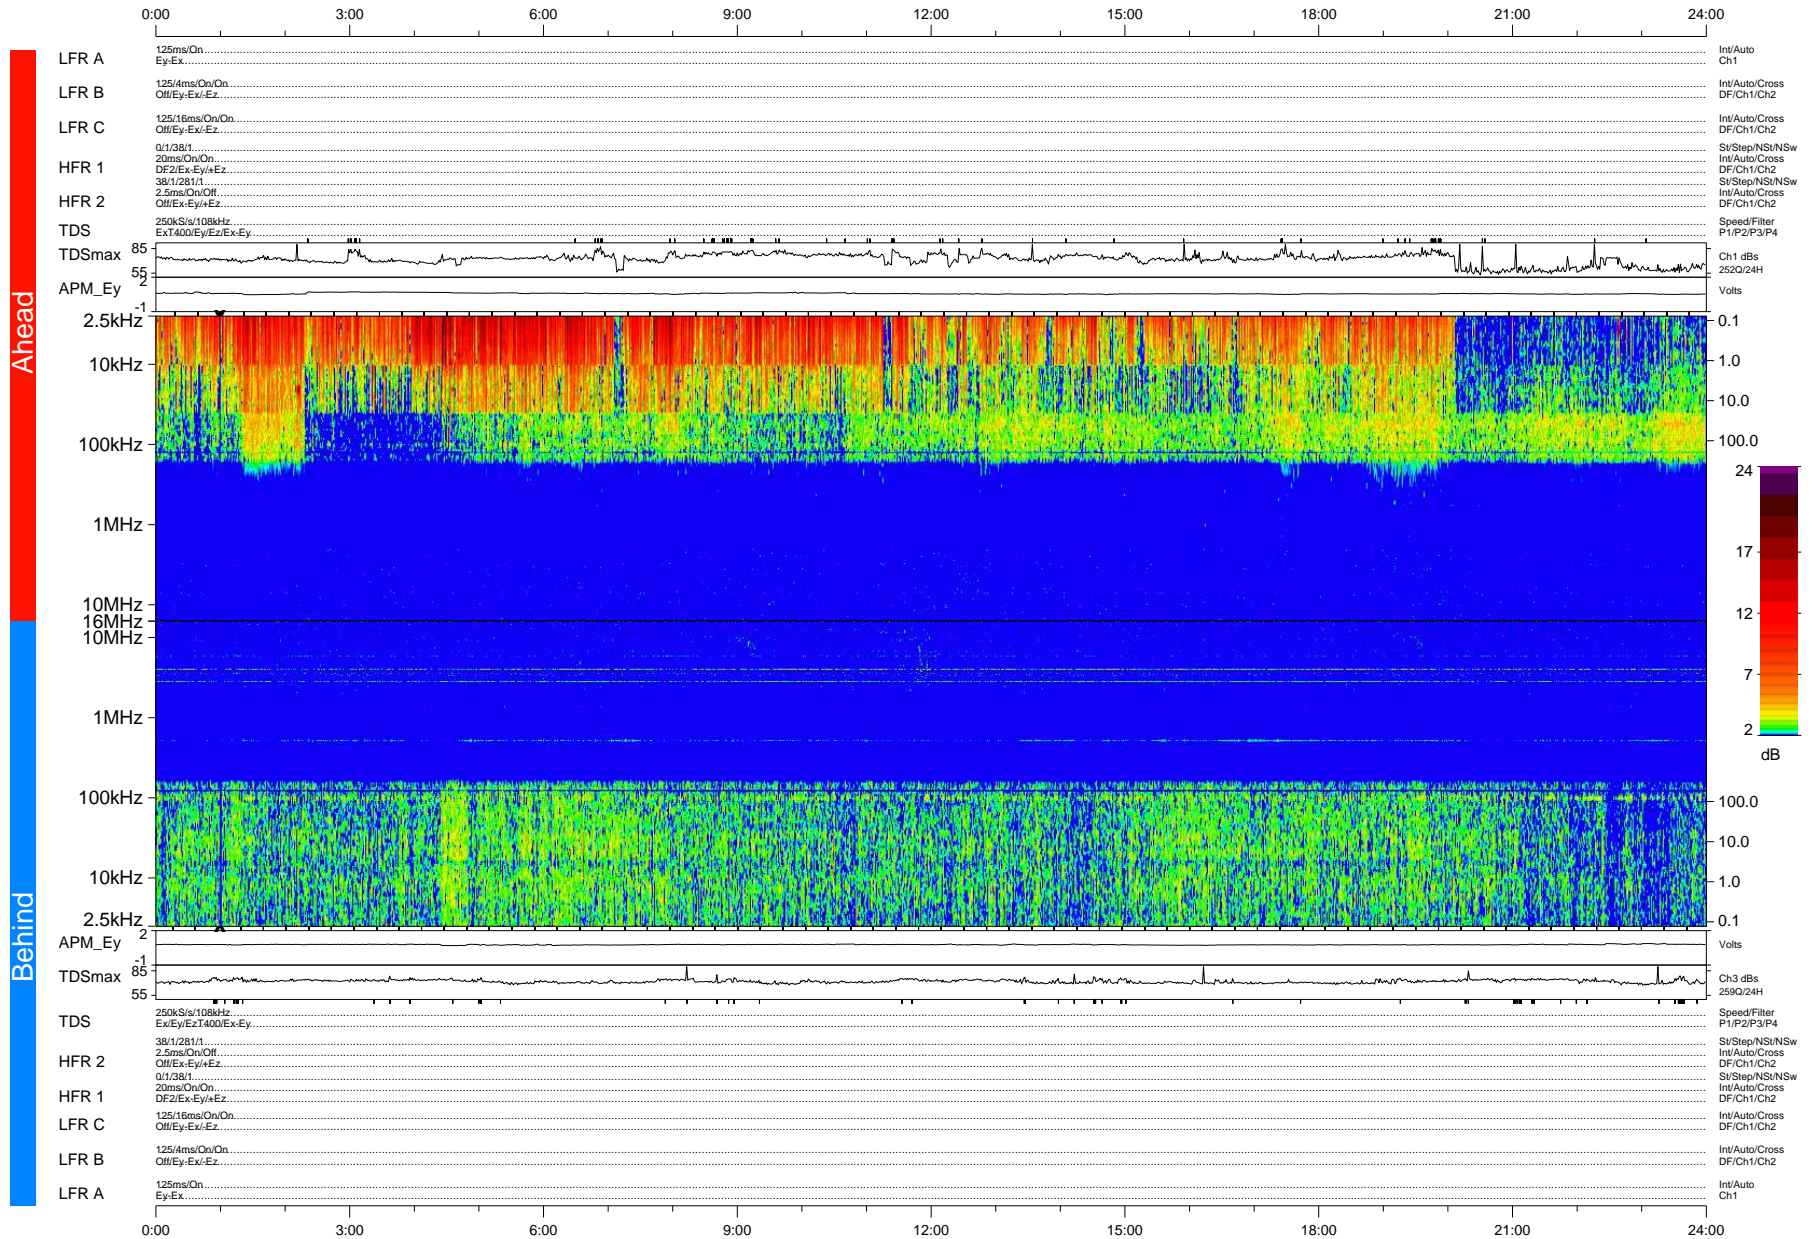

STEREO/WAVES Daily Summary - 07-Nov-2008 (DOY 312)

Ahead source file: swaves_ahead_2008_312_1_04.fin (Recovery: 100.0% HK, 103% Pkts)
Ahead PSE Angle: 41.5°

DPU up 219.4d, V406d10

Behind PSE Angle: -40.8°
Behind source file: swaves_behind_2008_312_1_04.fin (Recovery: 100.0% HK, 104% Pkts)

Time (UTC)