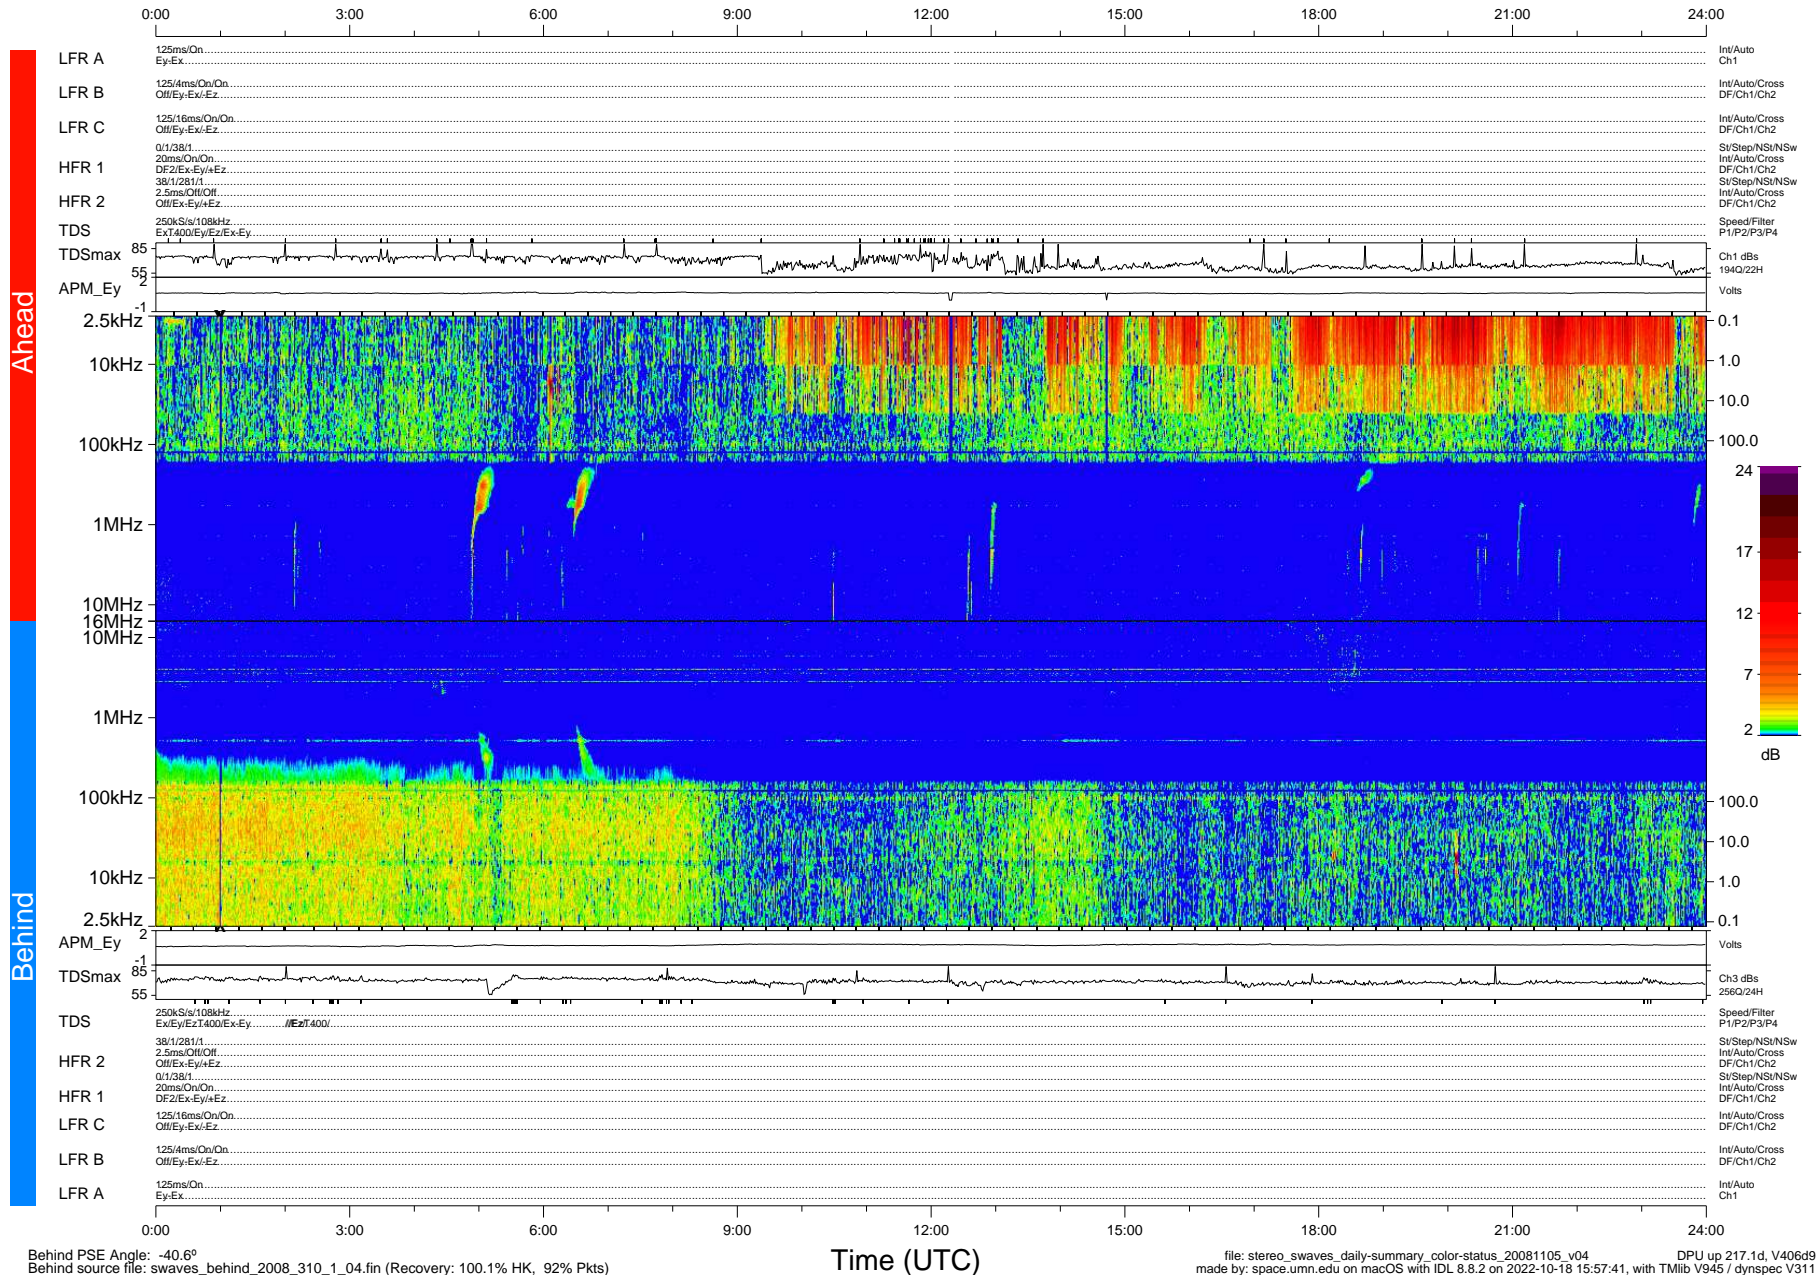

STEREO/WAVES Daily Summary - 05-Nov-2008 (DOY 310)

Ahead source file: swaves_ahead_2008_310_1_04.fin (Recovery: 99.7% HK, 83% Pkts)
Ahead PSE Angle: 41.4°

DPU up 217.4d, V406d8

Behind PSE Angle: -40.6°
Behind source file: swaves_behind_2008_310_1_04.fin (Recovery: 100.1% HK, 92% Pkts)

Time (UTC)