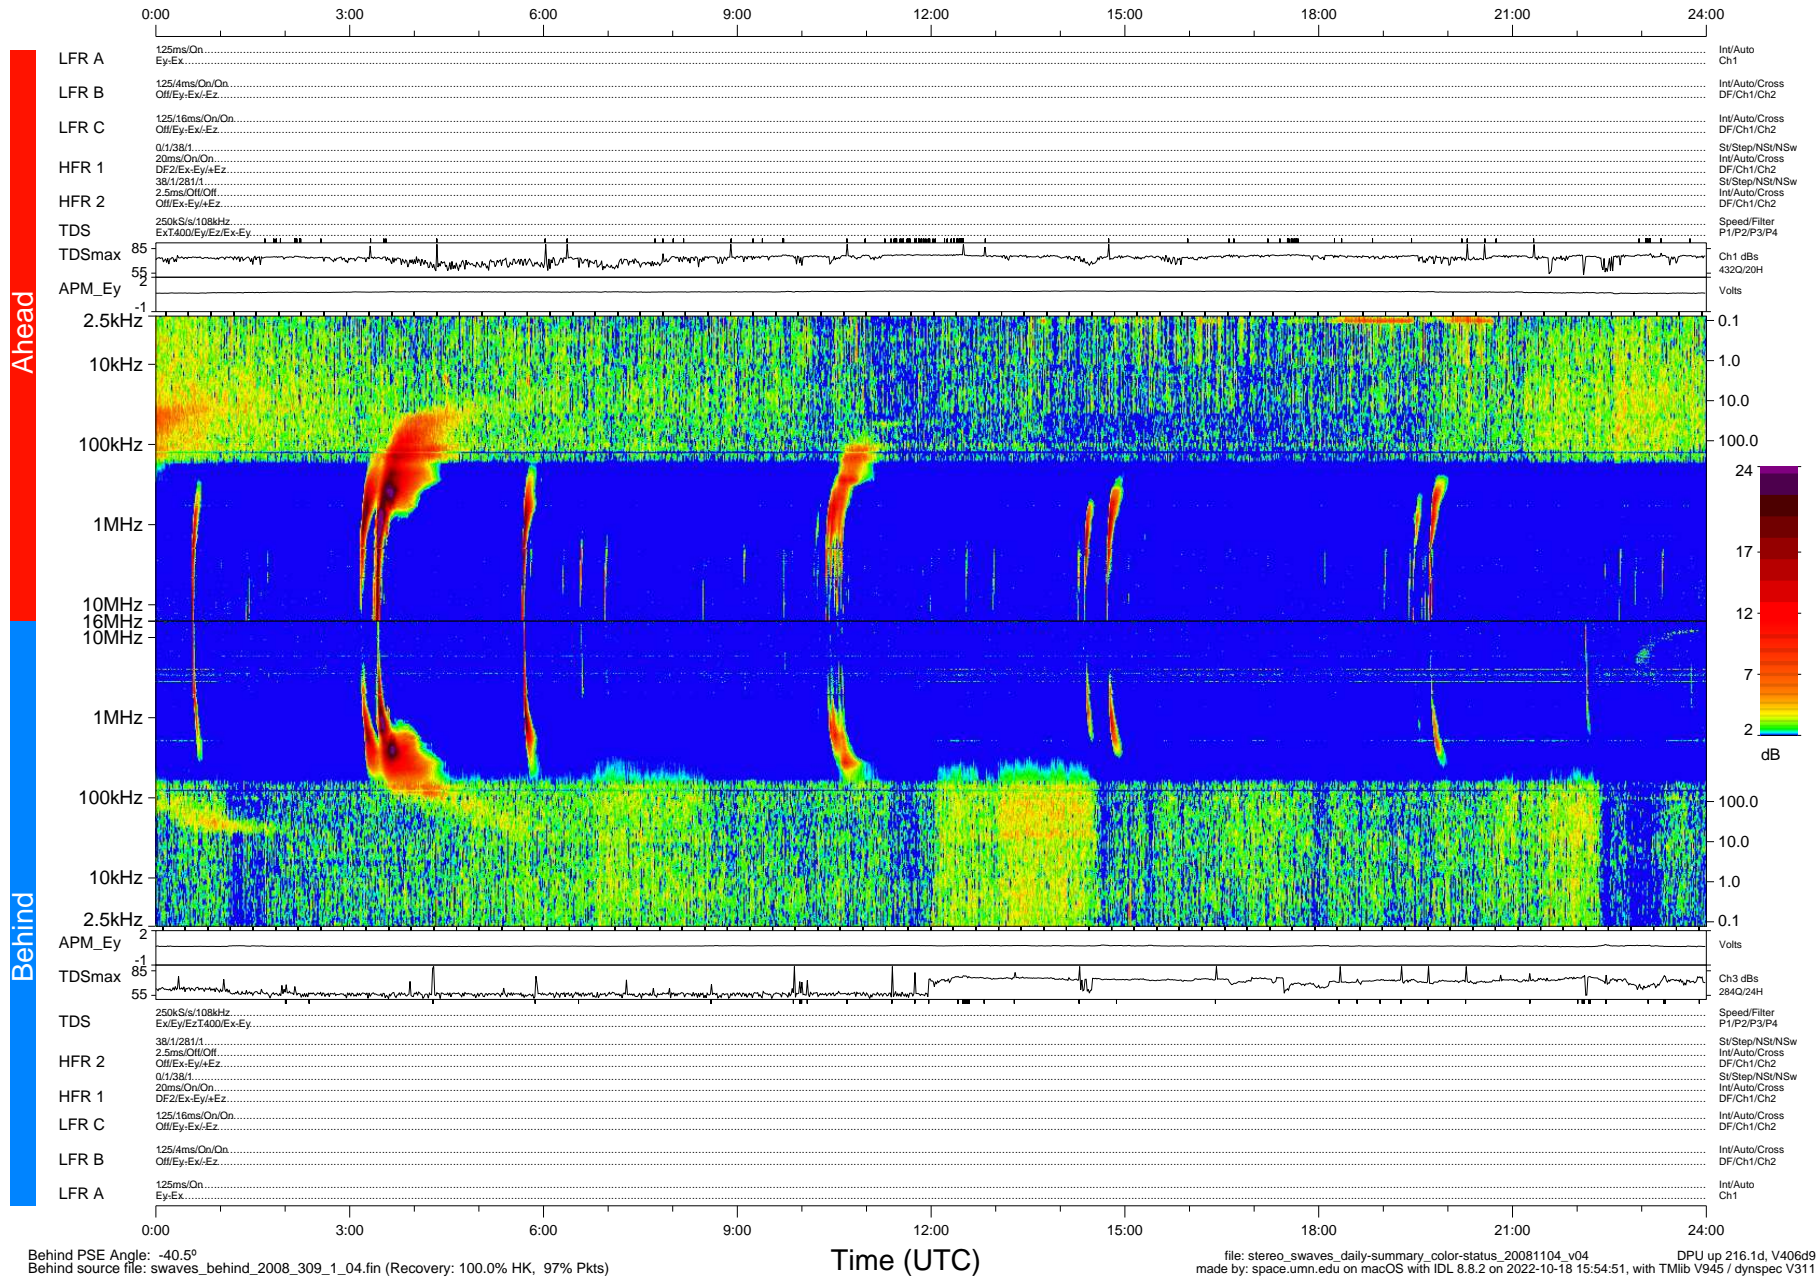

STEREO/WAVES Daily Summary - 04-Nov-2008 (DOY 309)

Ahead source file: swaves_ahead_2008_309_1_04.fin (Recovery: 100.0% HK, 118% Pkts)
Ahead PSE Angle: 41.4°

DPU up 216.4d, V406d8

Behind PSE Angle: -40.5°
Behind source file: swaves_behind_2008_309_1_04.fin (Recovery: 100.0% HK, 97% Pkts)