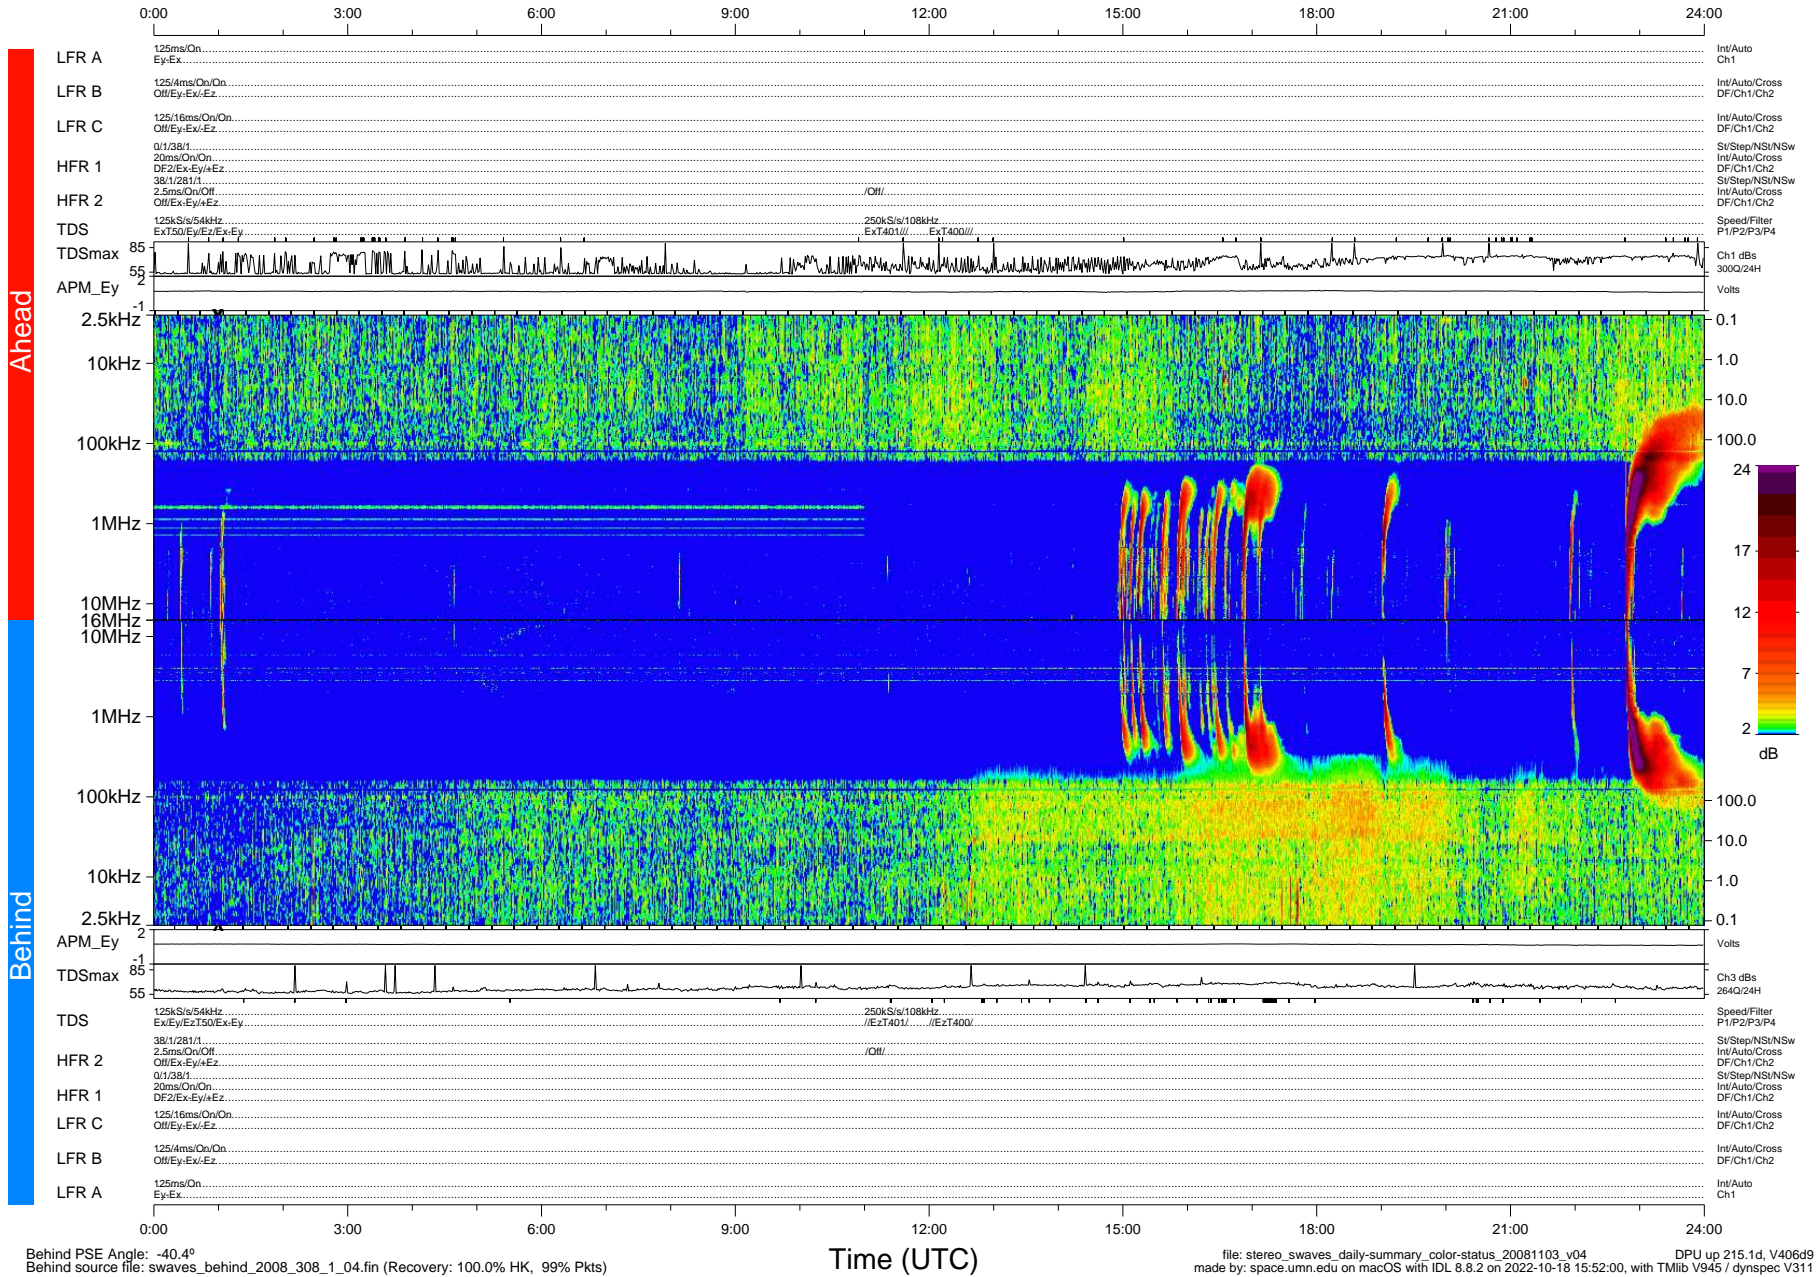

STEREO/WAVES Daily Summary - 03-Nov-2008 (DOY 308)

Ahead source file: swaves_ahead_2008_308_1_04.fin (Recovery: 100.0% HK, 104% Pkts)
Ahead PSE Angle: 41.4°

DPU up 215.4d, V406d8

Behind PSE Angle: -40.4°
Behind source file: swaves_behind_2008_308_1_04.fin (Recovery: 100.0% HK, 99% Pkts)

Time (UTC)