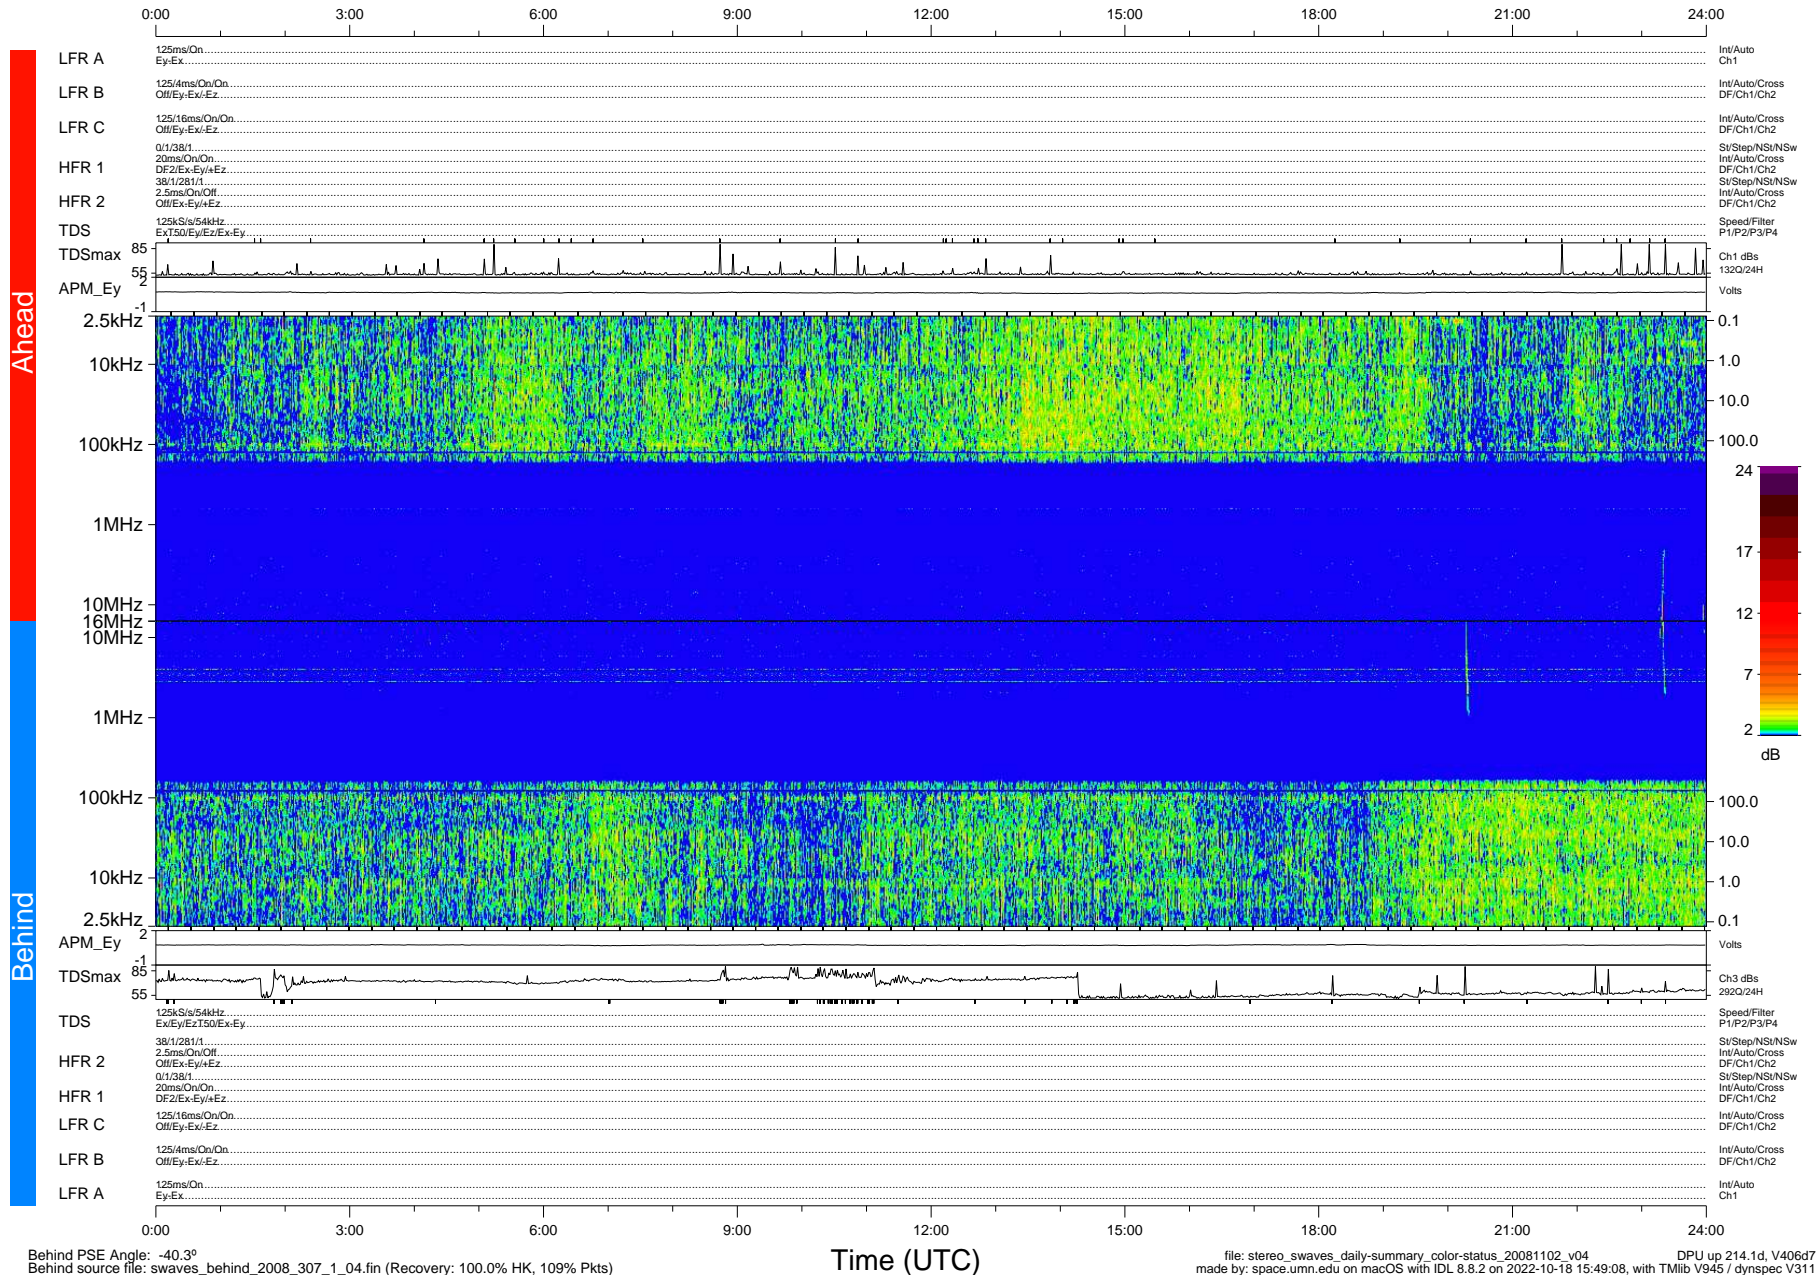

STEREO/WAVES Daily Summary - 02-Nov-2008 (DOY 307)

Ahead source file: swaves_ahead_2008_307_1_04.fin (Recovery: 100.0% HK, 85% Pkts)
Ahead PSE Angle: 41.3°

DPU up 214.4d, V406d6

Behind PSE Angle: -40.3°
Behind source file: swaves_behind_2008_307_1_04.fin (Recovery: 100.0% HK, 109% Pkts)