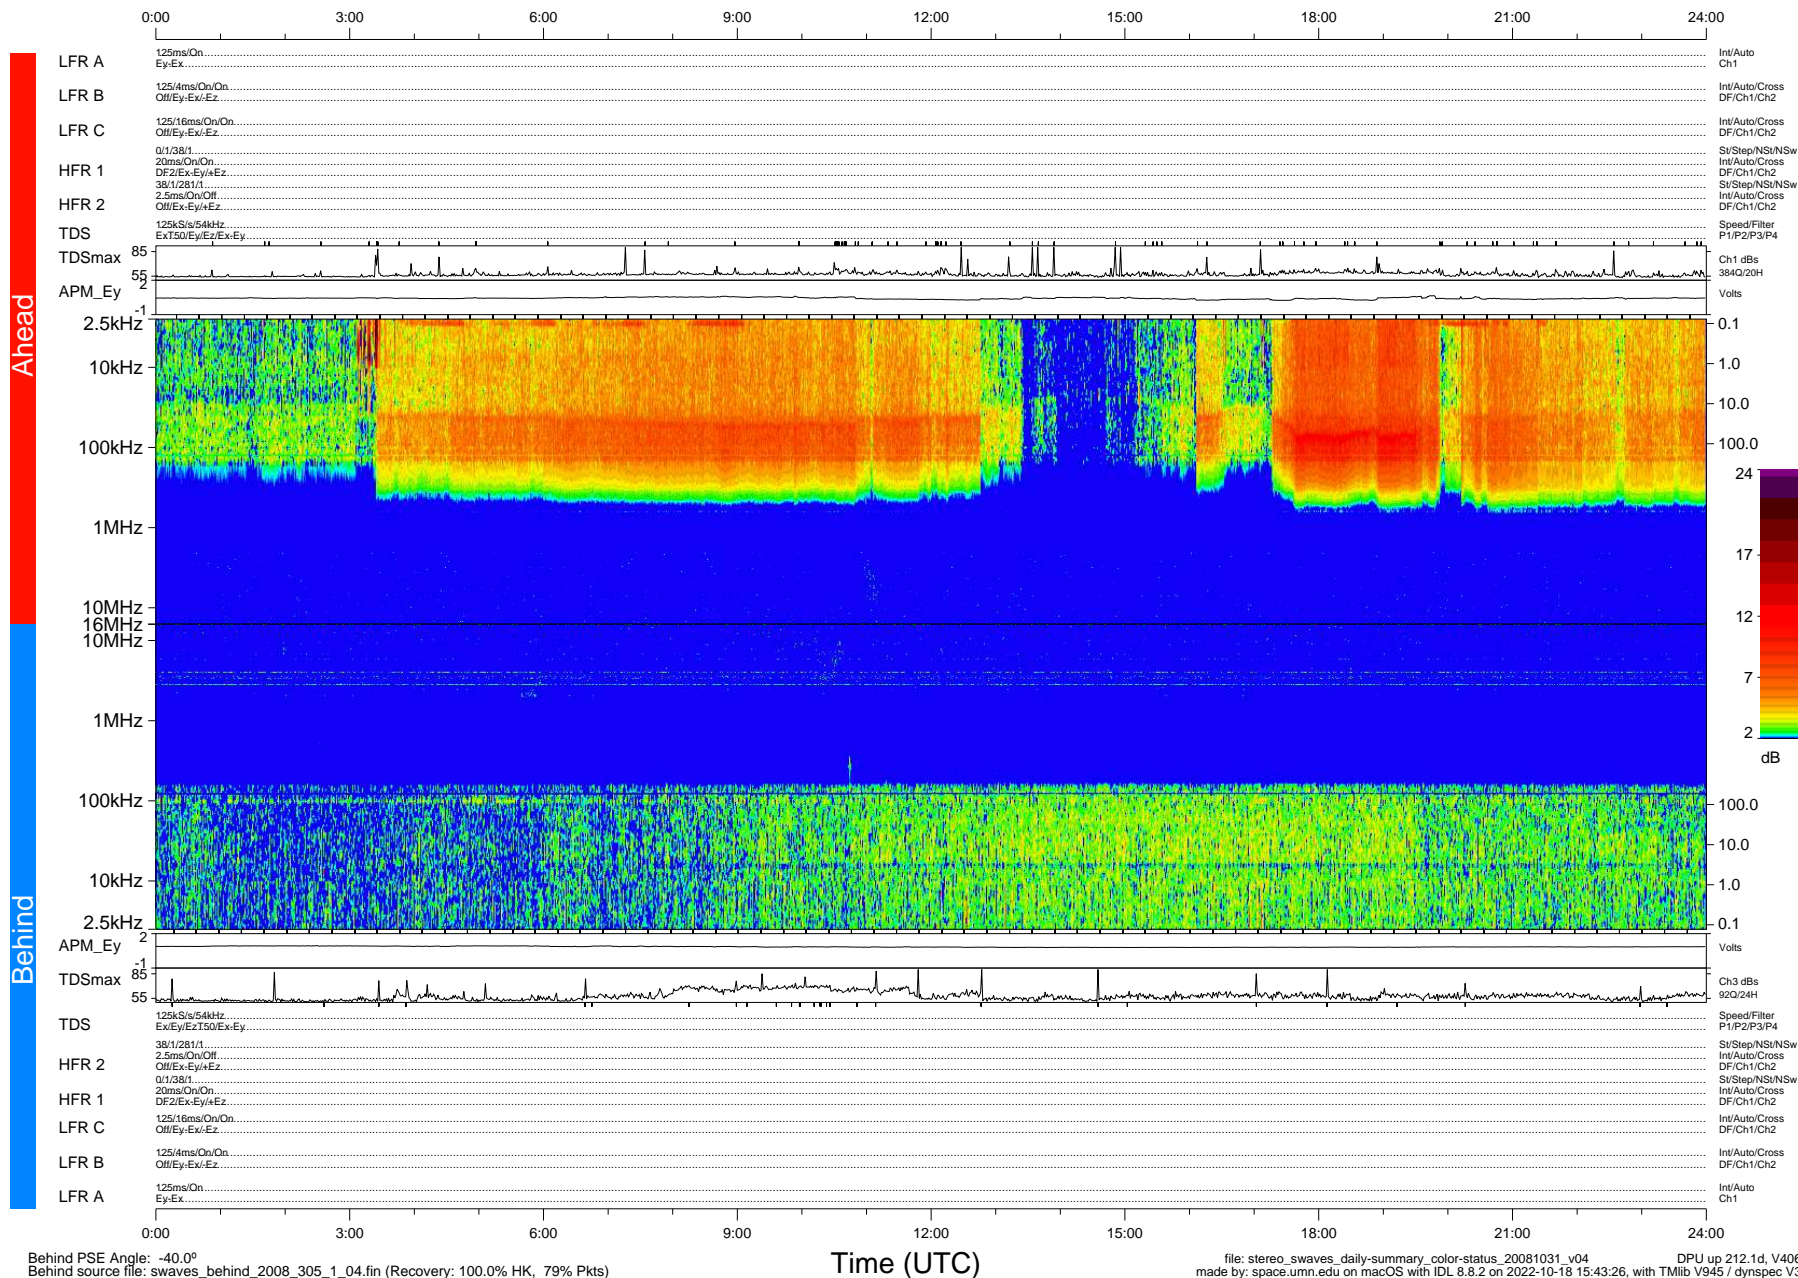

STEREO/WAVES Daily Summary - 31-Oct-2008 (DOY 305)

Ahead source file: swaves_ahead_2008_305_1_04.fin (Recovery: 100.0% HK, 121% Pkts)
Ahead PSE Angle: 41.3°

DPU up 212.4d, V406d6

Behind PSE Angle: -40.0°
Behind source file: swaves_behind_2008_305_1_04.fin (Recovery: 100.0% HK, 79% Pkts)

Time (UTC)