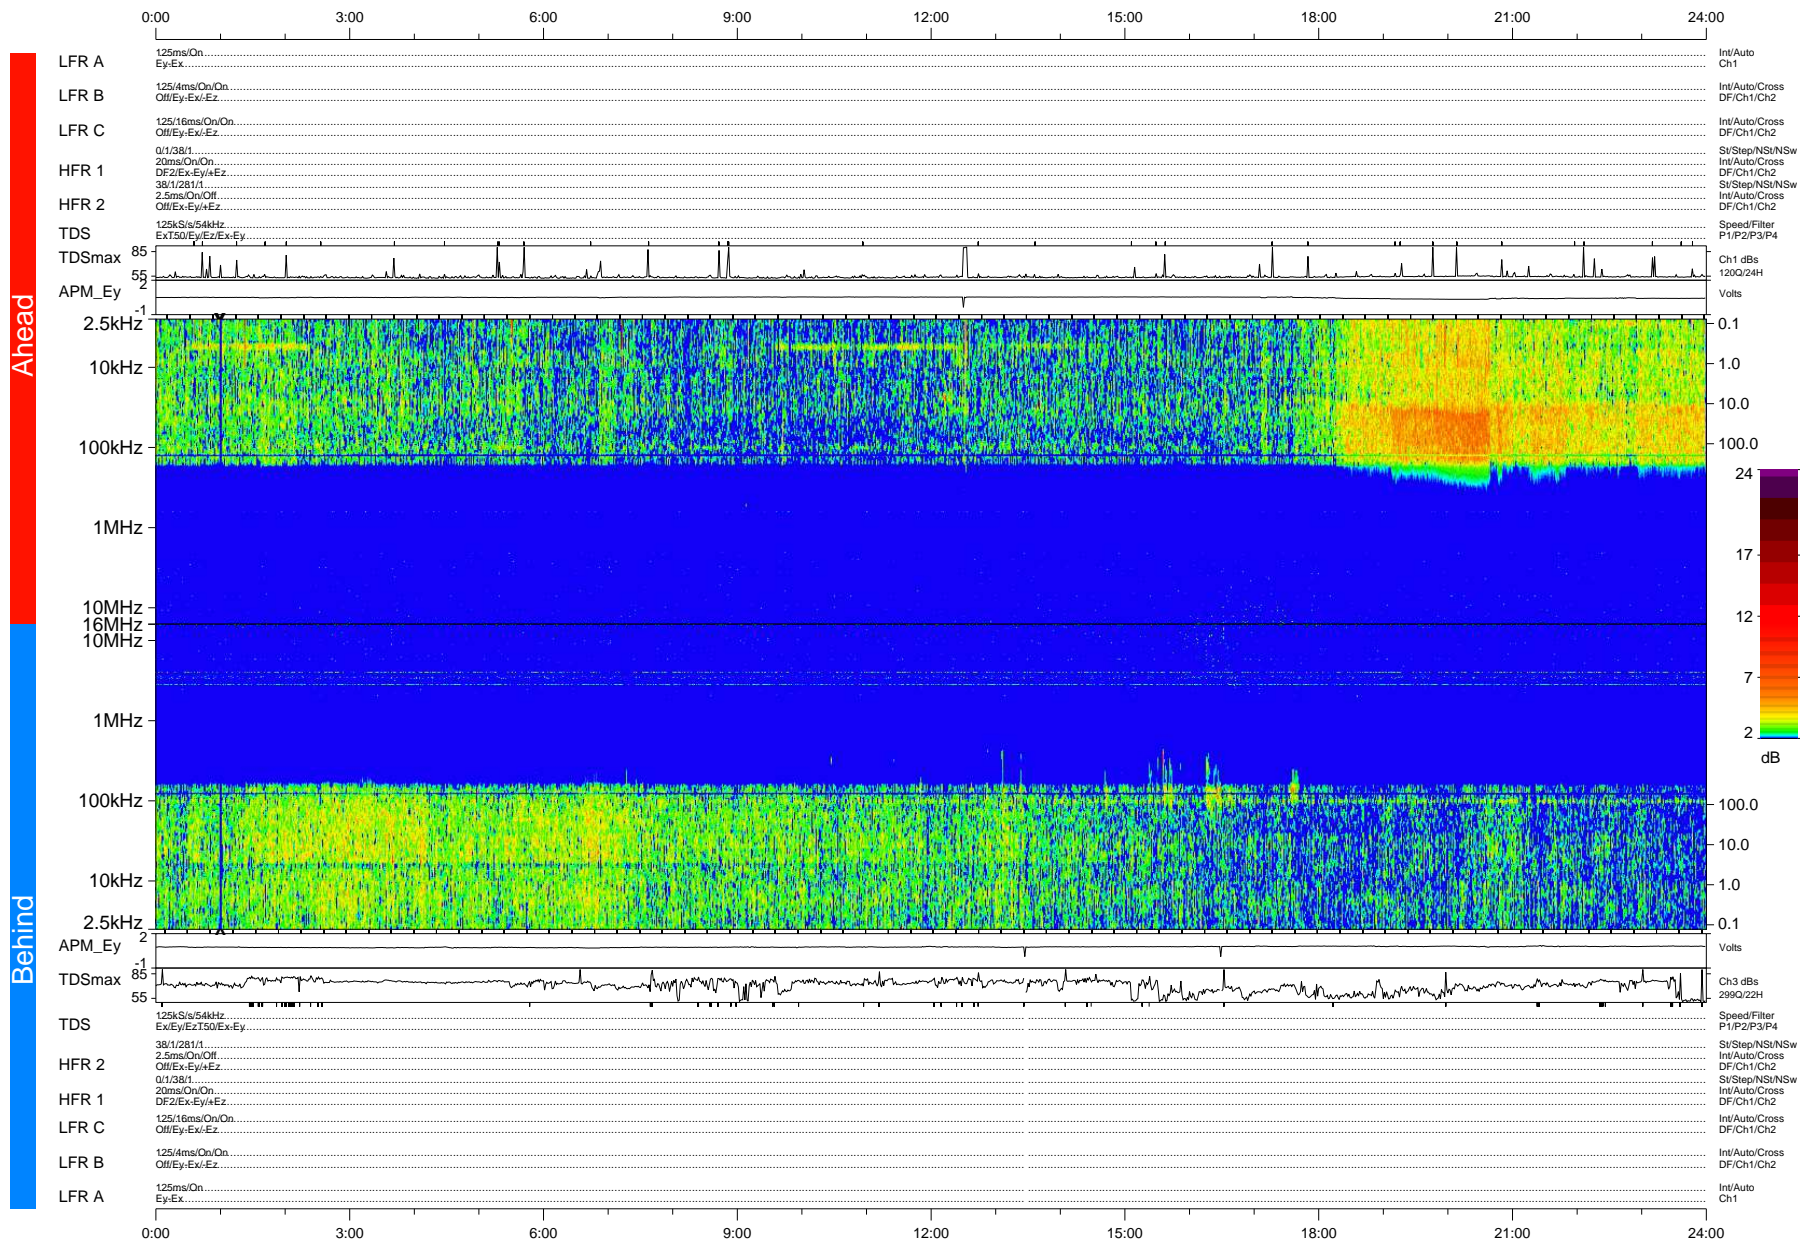

STEREO/WAVES Daily Summary - 30-Oct-2008 (DOY 304)

Ahead source file: swaves_ahead_2008_304_1_04.fin (Recovery: 100.0% HK, 83% Pkts)
Ahead PSE Angle: 41.2°

DPU up 211.4d, V406d6

Behind PSE Angle: -39.9°
Behind source file: swaves_behind_2008_304_1_04.fin (Recovery: 99.9% HK, 112% Pkts)

Time (UTC)