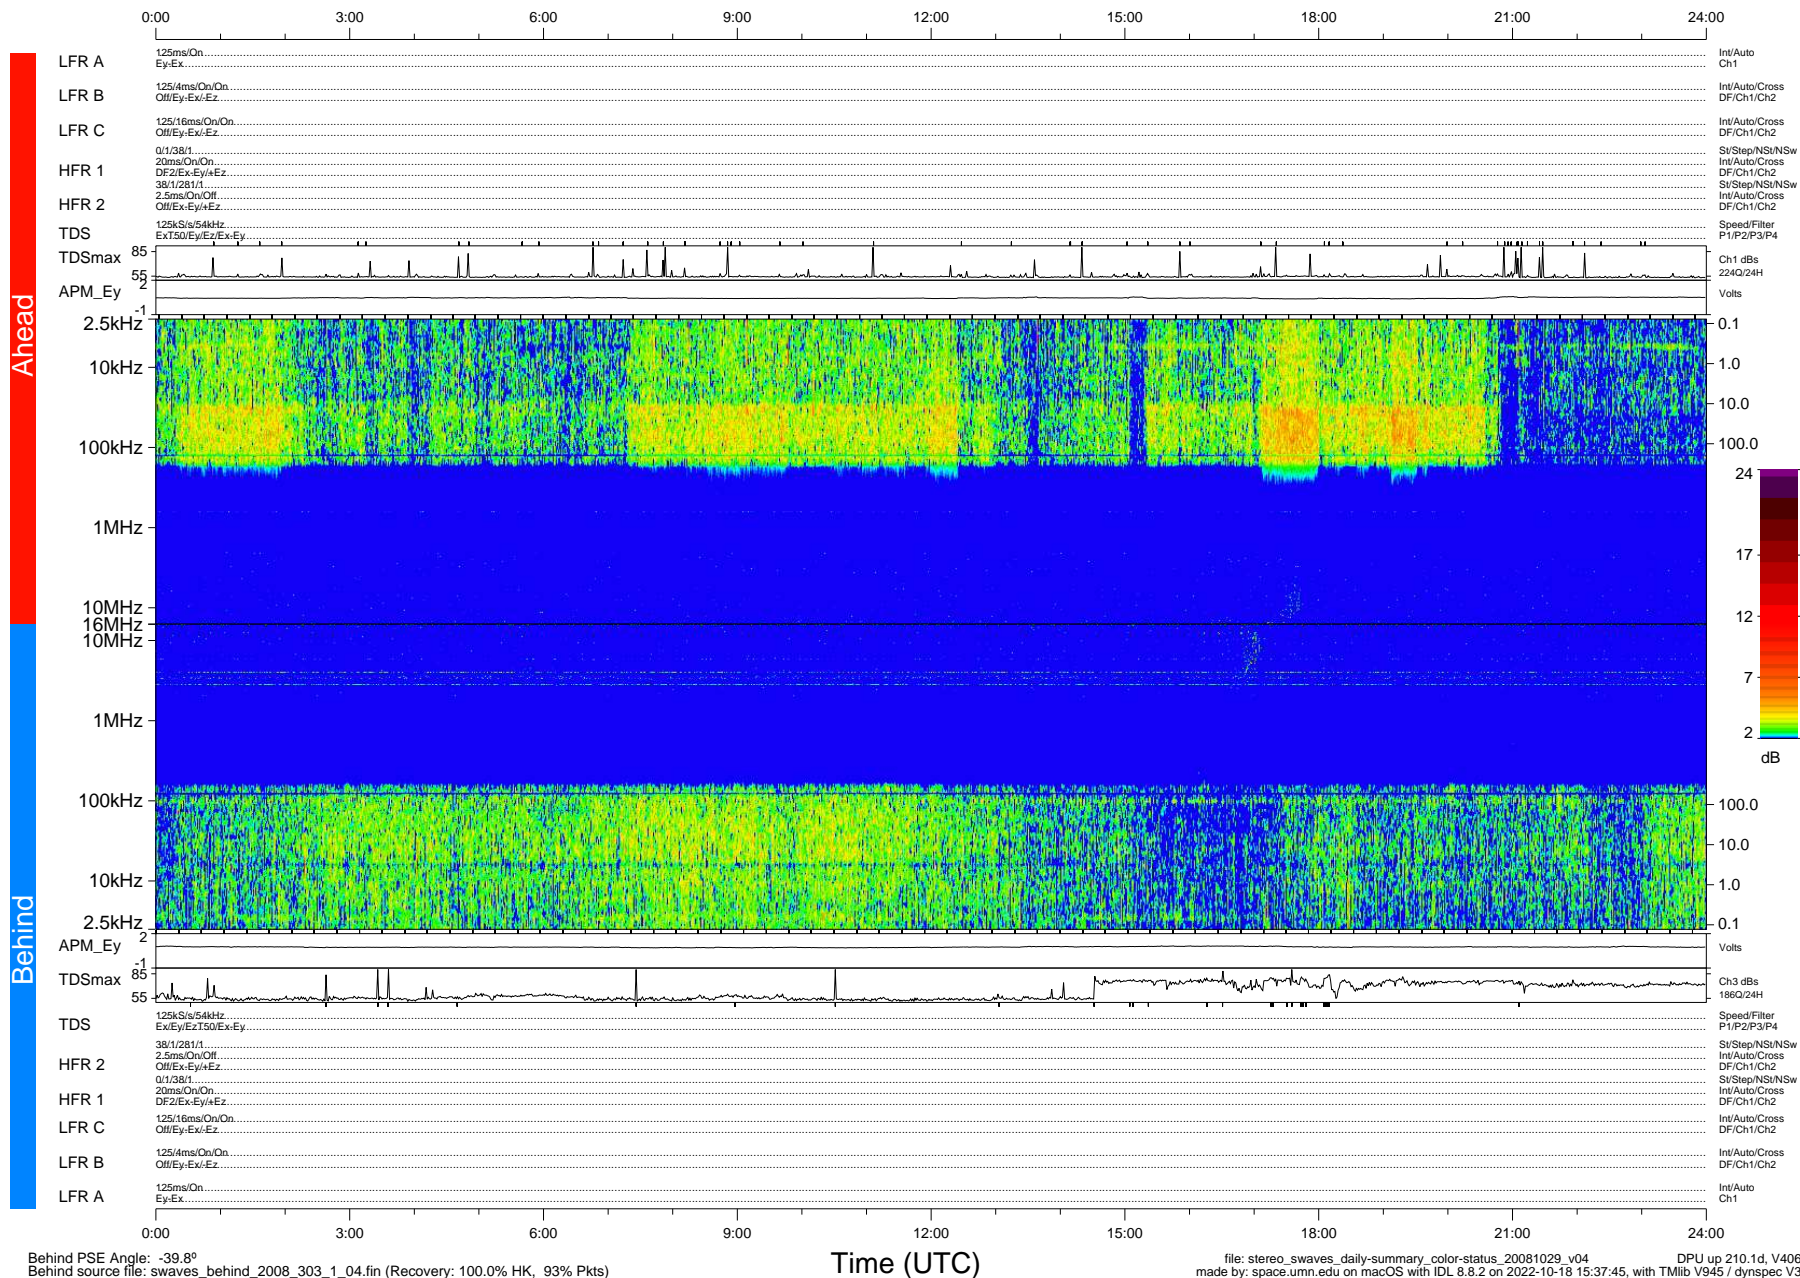

STEREO/WAVES Daily Summary - 29-Oct-2008 (DOY 303)

Ahead source file: swaves_ahead_2008_303_1_04.fin (Recovery: 100.0% HK, 99% Pkts)
Ahead PSE Angle: 41.2°

DPU up 210.4d, V406d6

Behind PSE Angle: -39.8°
Behind source file: swaves_behind_2008_303_1_04.fin (Recovery: 100.0% HK, 93% Pkts)

Time (UTC)