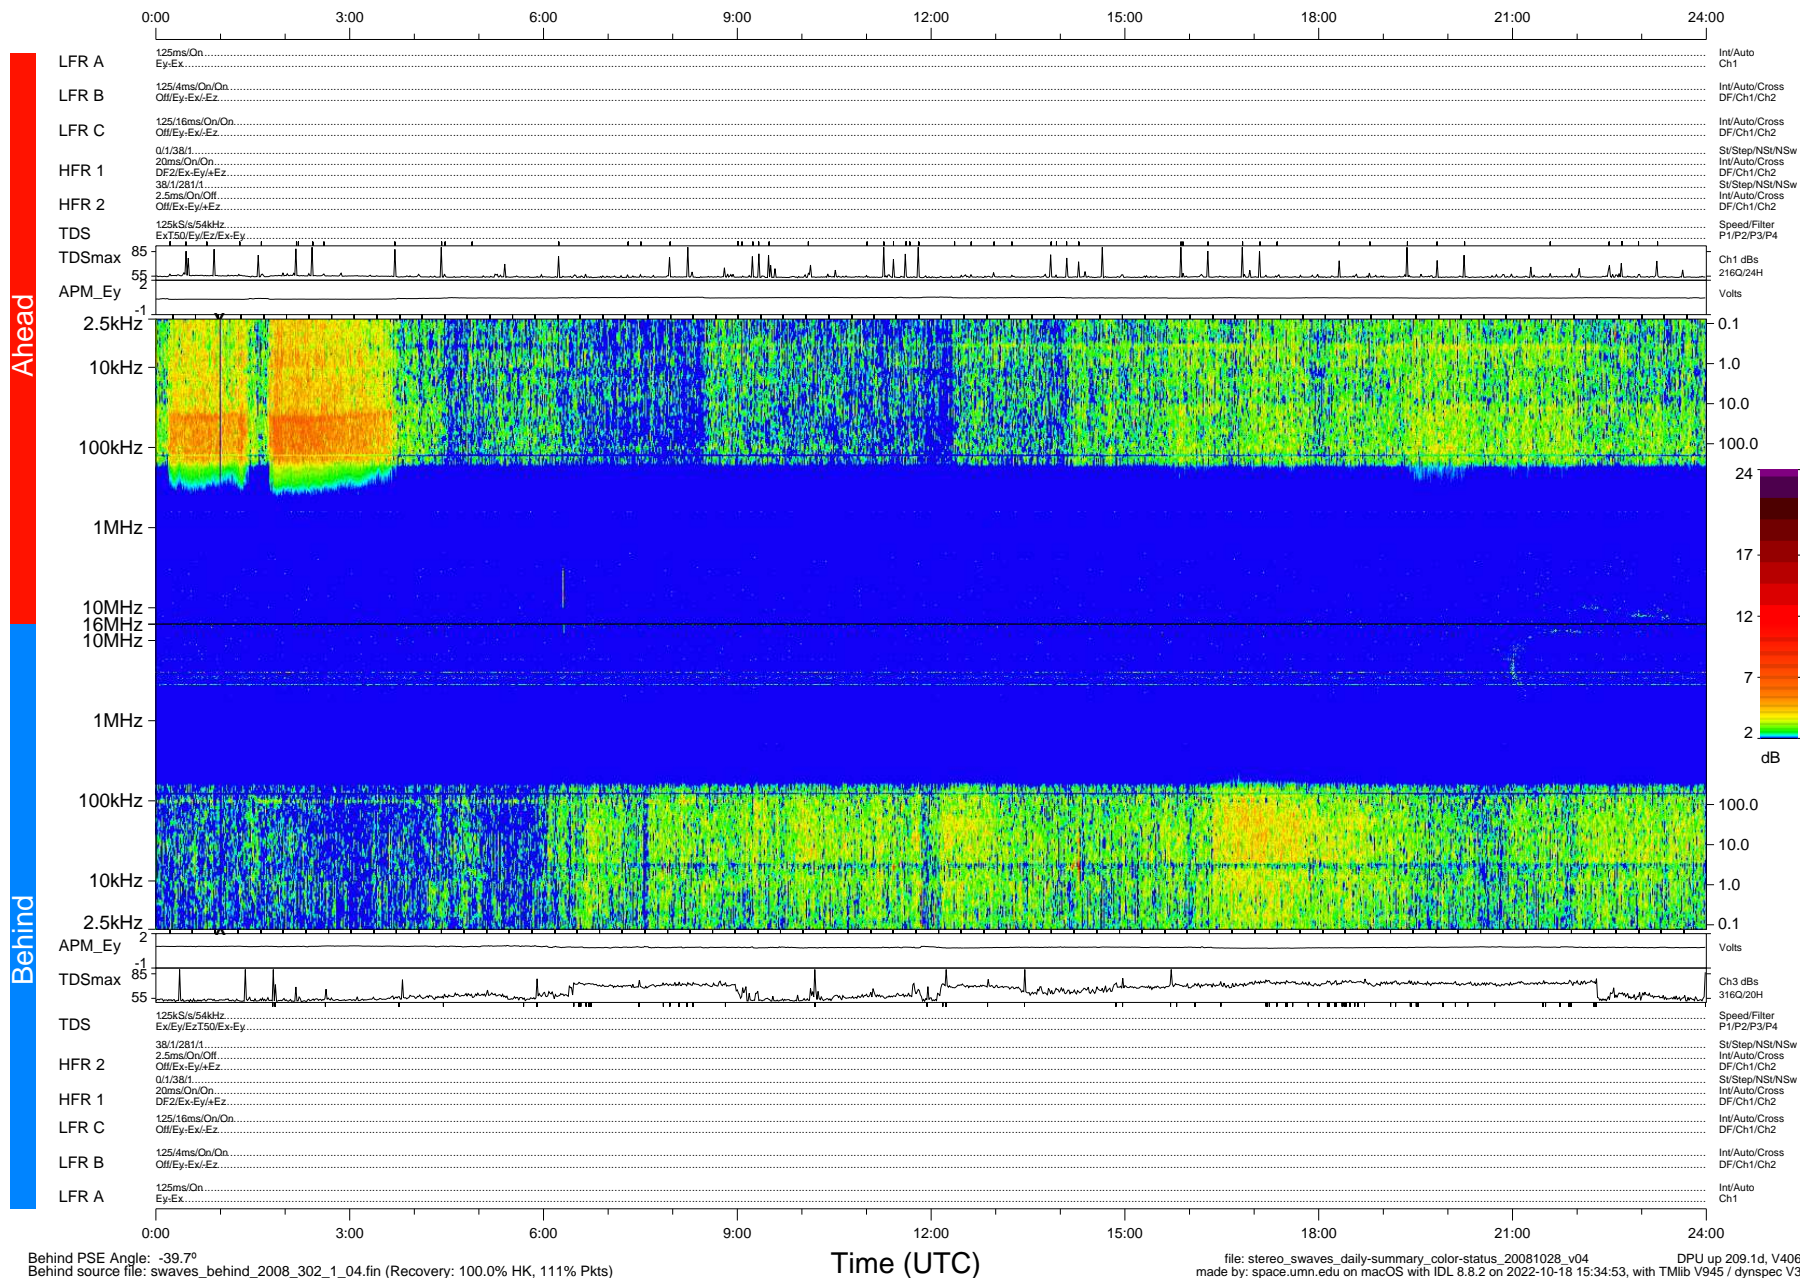

STEREO/WAVES Daily Summary - 28-Oct-2008 (DOY 302)

Ahead source file: swaves_ahead_2008_302_1_04.fin (Recovery: 100.0% HK, 97% Pkts)
Ahead PSE Angle: 41.1°

DPU up 209.4d, V406d6

Behind PSE Angle: -39.7°
Behind source file: swaves_behind_2008_302_1_04.fin (Recovery: 100.0% HK, 111% Pkts)

Time (UTC)