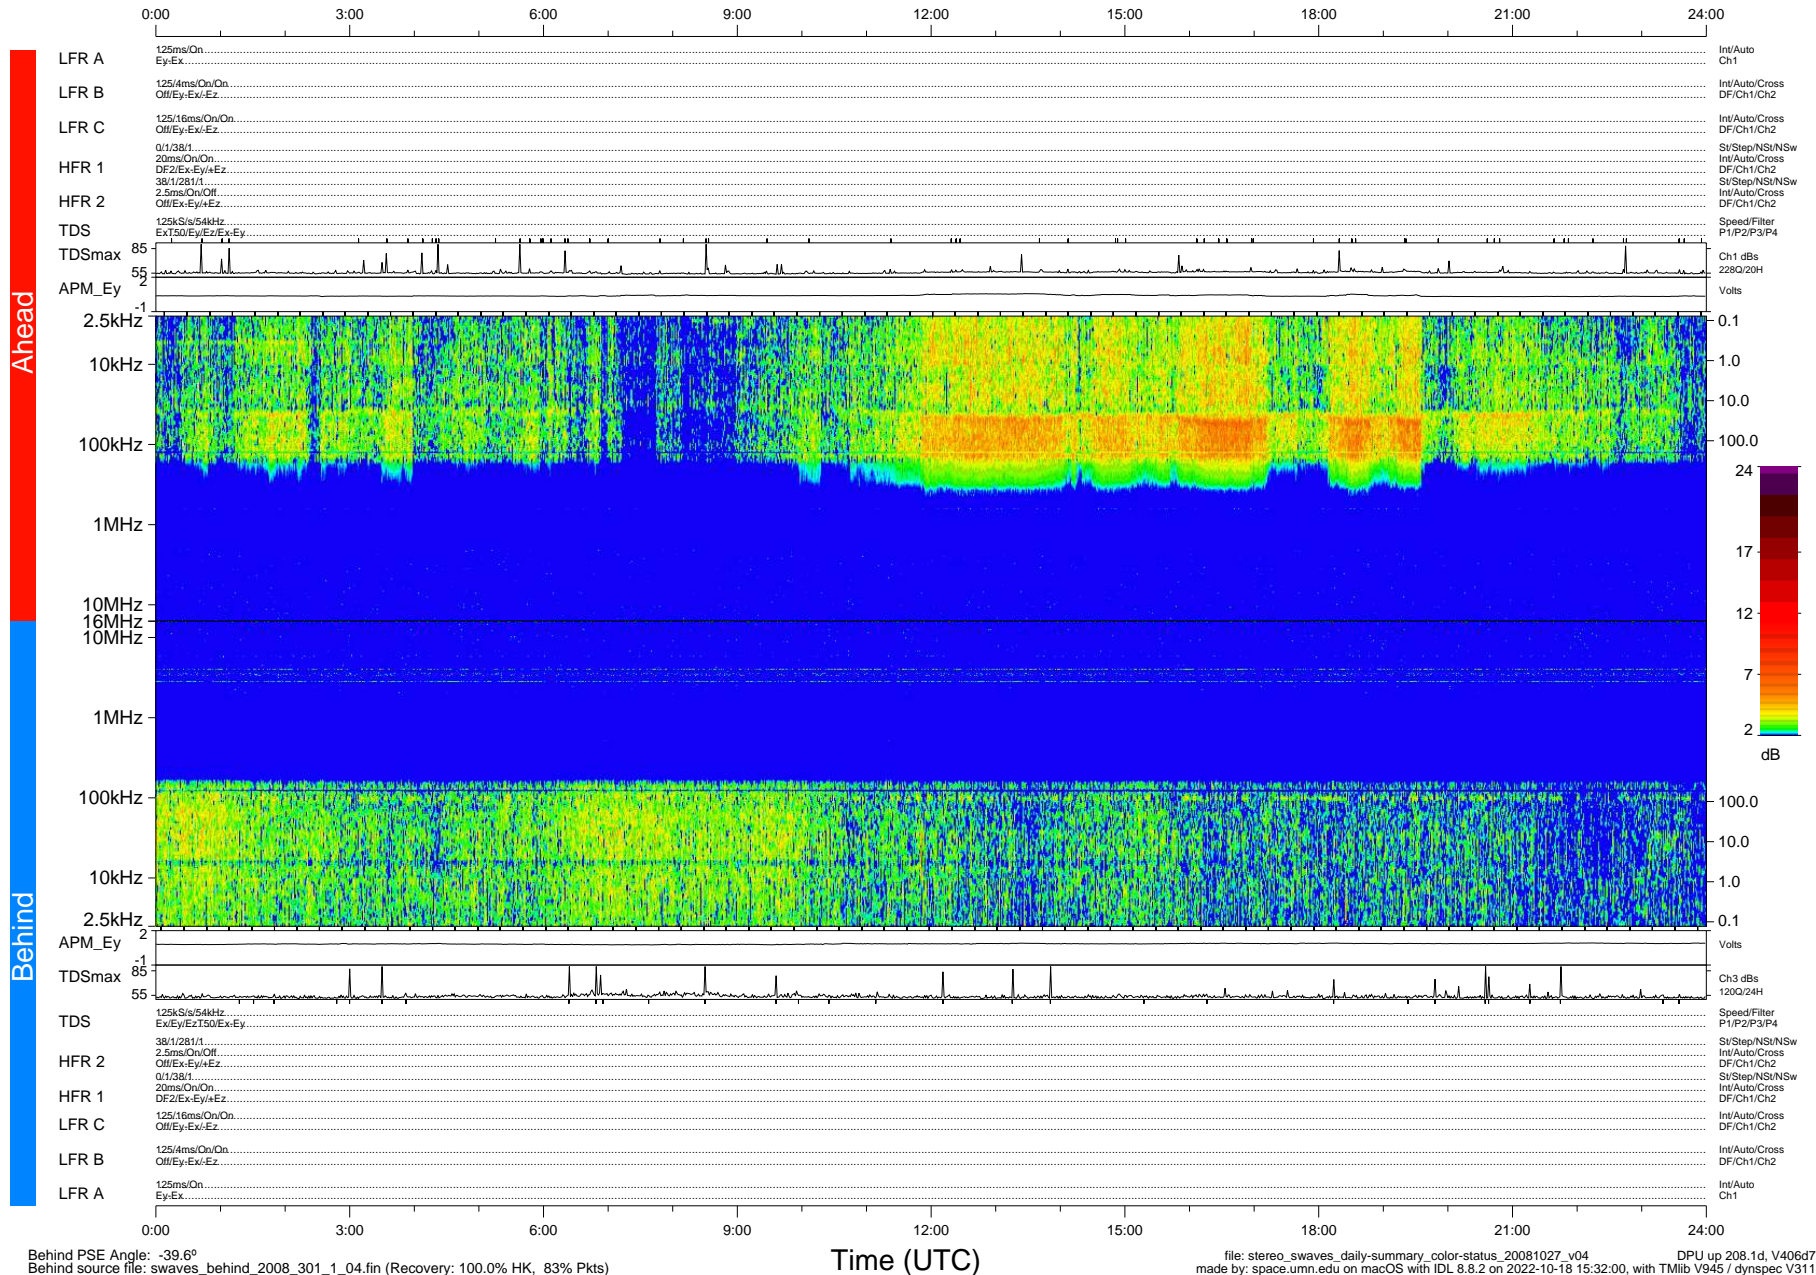

STEREO/WAVES Daily Summary - 27-Oct-2008 (DOY 301)

Ahead source file: swaves_ahead_2008_301_1_04.fin (Recovery: 100.0% HK, 99% Pkts)
Ahead PSE Angle: 41.1°

DPU up 208.4d, V406d6

Behind PSE Angle: -39.6°
Behind source file: swaves_behind_2008_301_1_04.fin (Recovery: 100.0% HK, 83% Pkts)

Time (UTC)