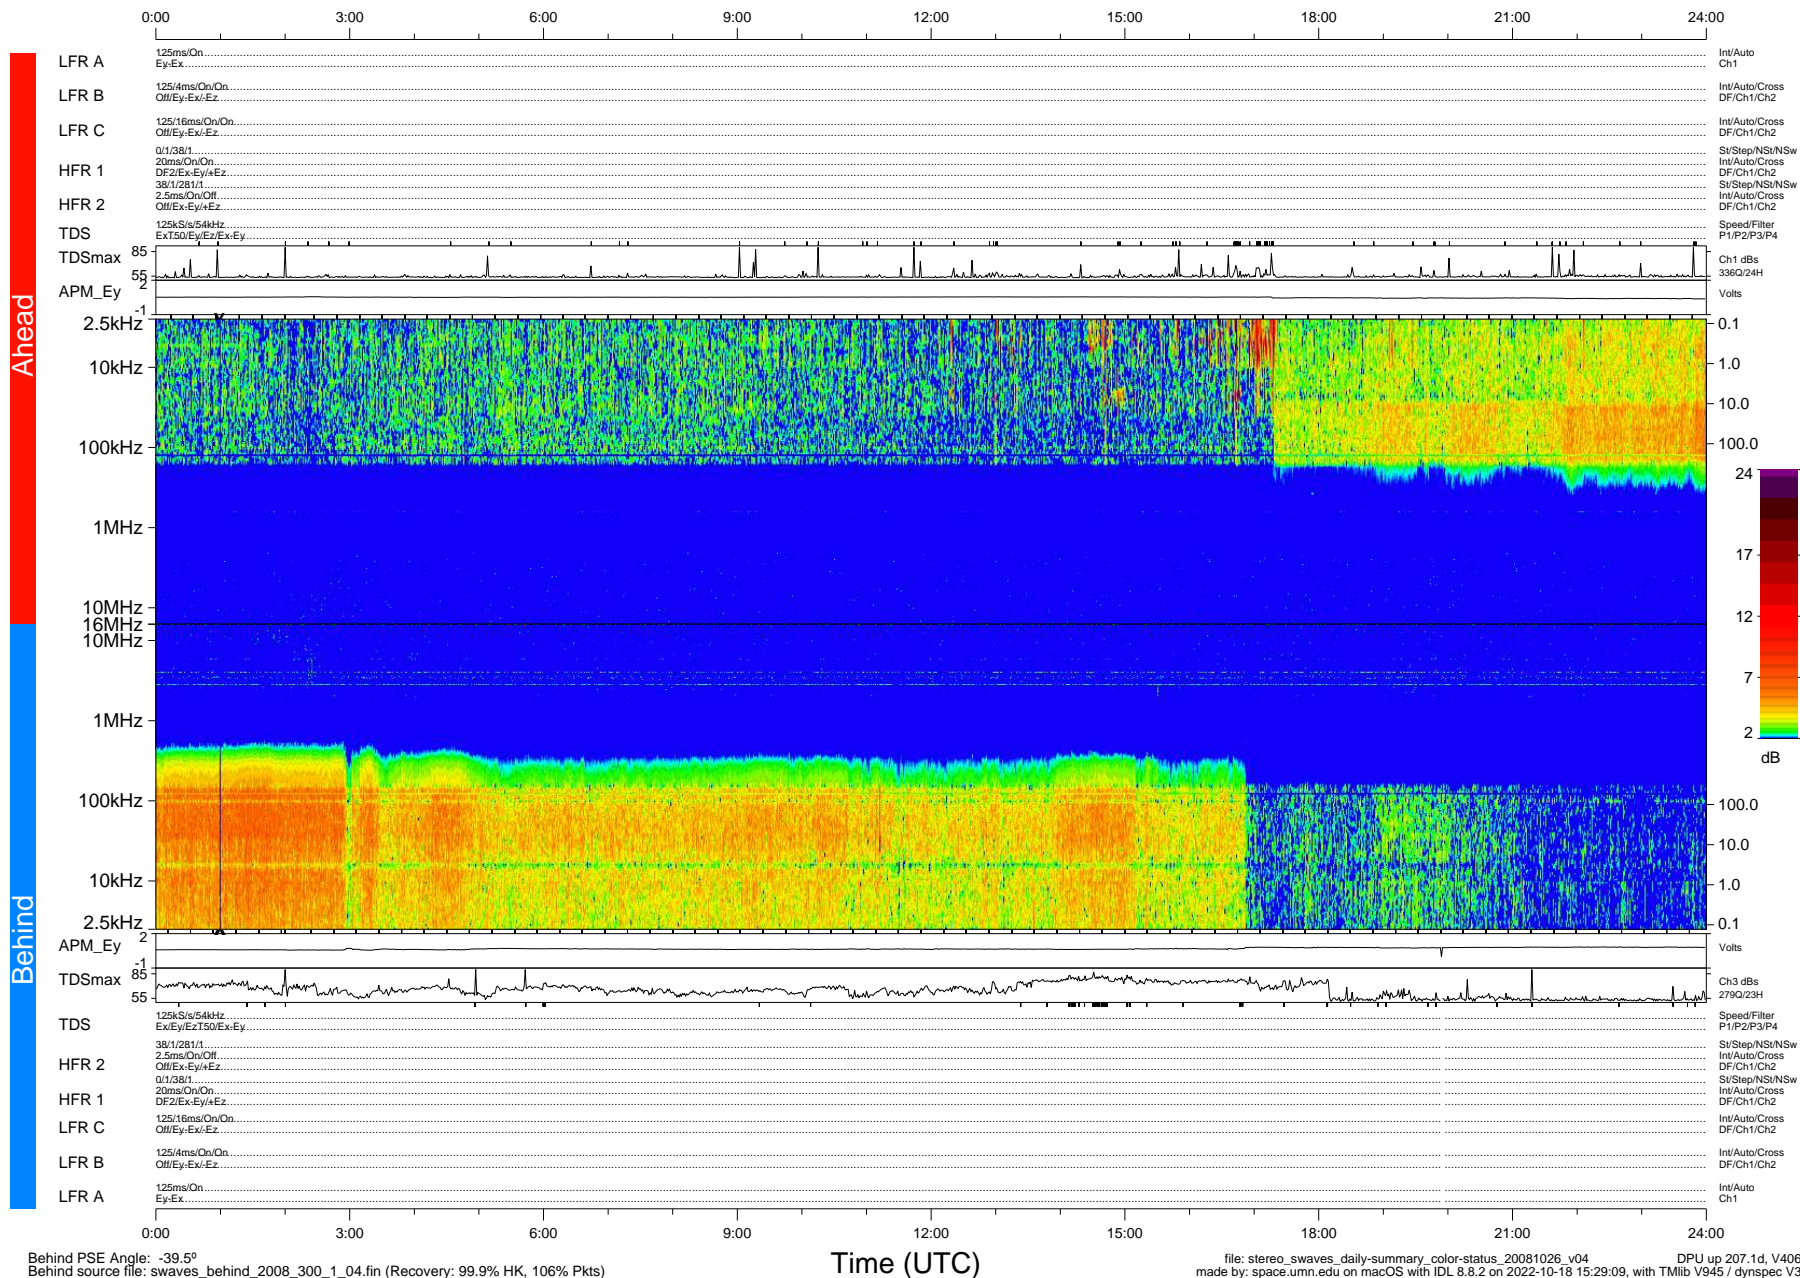

STEREO/WAVES Daily Summary - 26-Oct-2008 (DOY 300)

Ahead source file: swaves_ahead_2008_300_1_04.fin (Recovery: 100.0% HK, 114% Pkts)
Ahead PSE Angle: 41.1°

DPU up 207.4d, V406d6

Behind PSE Angle: -39.5°
Behind source file: swaves_behind_2008_300_1_04.fin (Recovery: 99.9% HK, 106% Pkts)

Time (UTC)